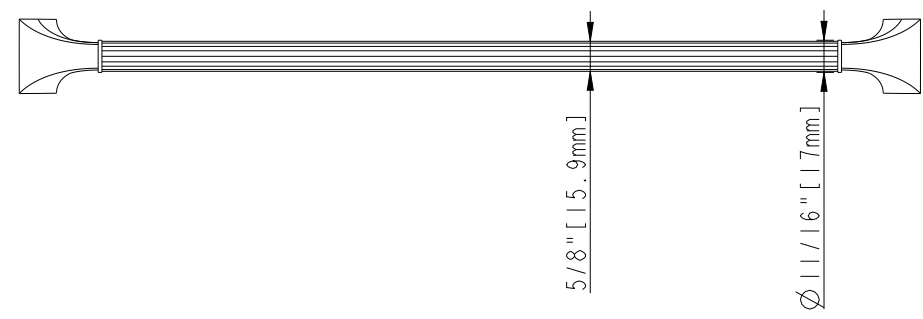

18" [457.2mm] CC

1-3/8" [35.6mm]

17-3/16" [437.3mm]

18-3/4" [476.7mm]

3/4" [19.7mm]

2-1/16" [52mm]

1-9/16" [39.4mm]

5/8" [15.9mm]

Ø 1 1/16" [17mm]

ACCESSORY:  
 SCREW: 10-24X1" 2PCS  
 BREAK AWAY SCREW: 10-24x45mm 2PCS  
 ALL SCREW MATERIAL: STEEL-SAE1006