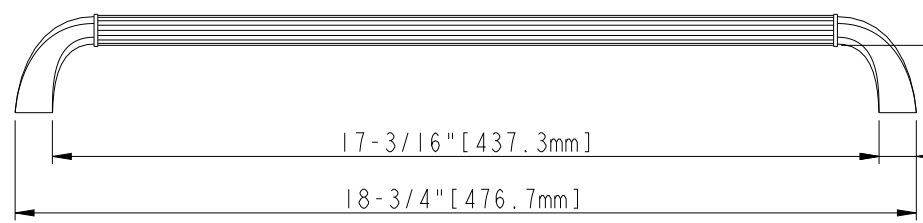

18" [457.2mm] CC

1-3/8" [35.6mm]

17-3/16" [437.3mm]

18-3/4" [476.7mm]

3/4" [19.7mm]

2-1/16" [52mm]

1-9/16" [39.4mm]

5/8" [15.9mm]

Ø 1 1/16" [17mm]

ACCESSORY:  
 SCREW: 10-24X1" 2PCS  
 BREAK AWAY SCREW: 10-24x45mm 2PCS  
 ALL SCREW MATERIAL: STEEL-SAE1006