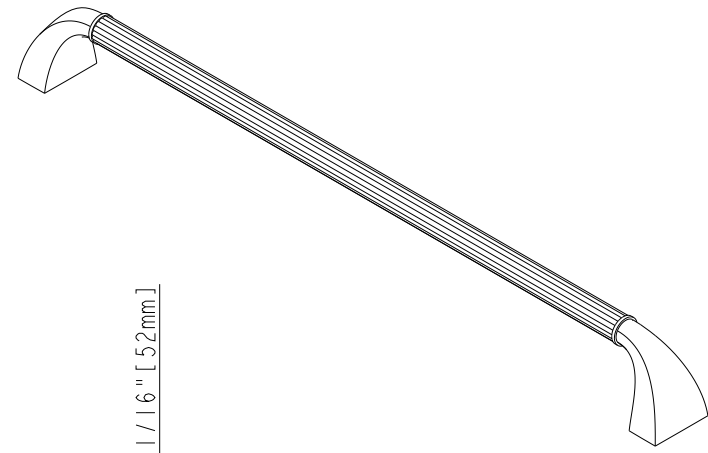

18" [457.2mm] CC

1-3/8" [35.6mm]

17-3/16" [437.3mm]

18-3/4" [476.7mm]

3/4" [19.7mm]

2-1/16" [52mm]

1-9/16" [39.4mm]

5/8" [15.9mm]

Ø 1 1/16" [17mm]

ACCESSORY:  
 SCREW: 10-24X1" 2PCS  
 BREAK AWAY SCREW: 10-24x45mm 2PCS  
 ALL SCREW MATERIAL: STEEL-SAE1006