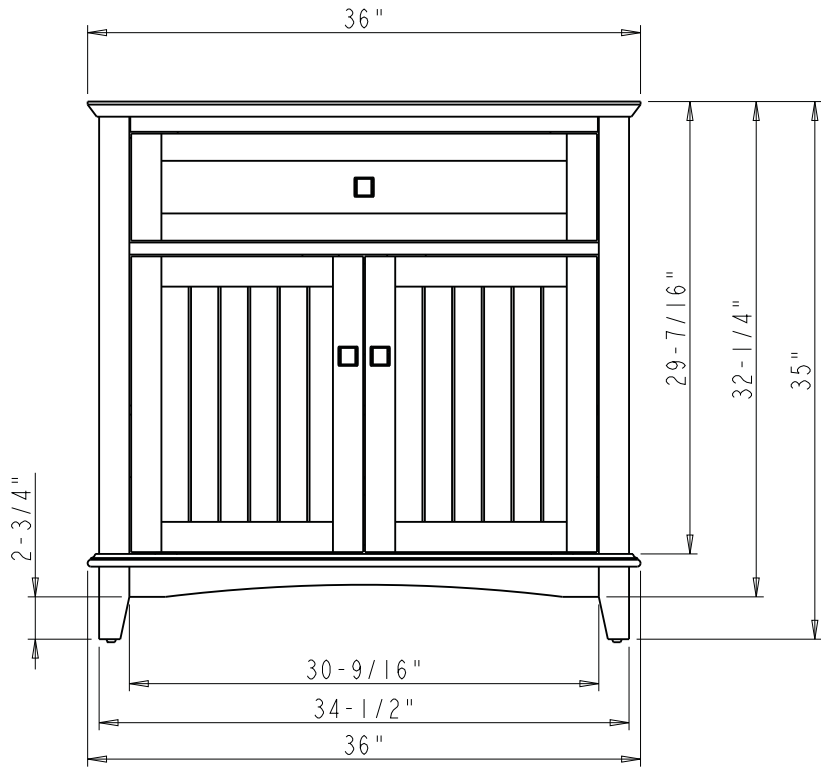

hardware resources PROPRIETARY AND CONFIDENTIAL THE INFORMATION CONTAINED IN THIS DRAWING IS THE SOLE PROPERTY OF HARDWARE RESOURCES INC. ANY REPRODUCTION IN PART OR AS A WHOLE WITHOUT THE WRITTEN PERMISSION OF HARDWARE RESOURCES INC. IS PROHIBITED. DO NOT SCALE DRAWING	ITEM:	VN2SAV-36	MATERIAL:		
	FINISH:		WEIGHT:	9	
	TOLERANCE UNLESS OTHERWISE SPECIFIED:		UNITS:	DRAWN BY:	DATE:
	X ±0.20 X.X ±0.10 X.XX ±0.05 ANGULAR: ±0.5°		SIZE:	APPROVED BY:	DATE:
		SHEET:	RELEASE LEVEL:	REVISION:	

Hugo.cai May-22-20