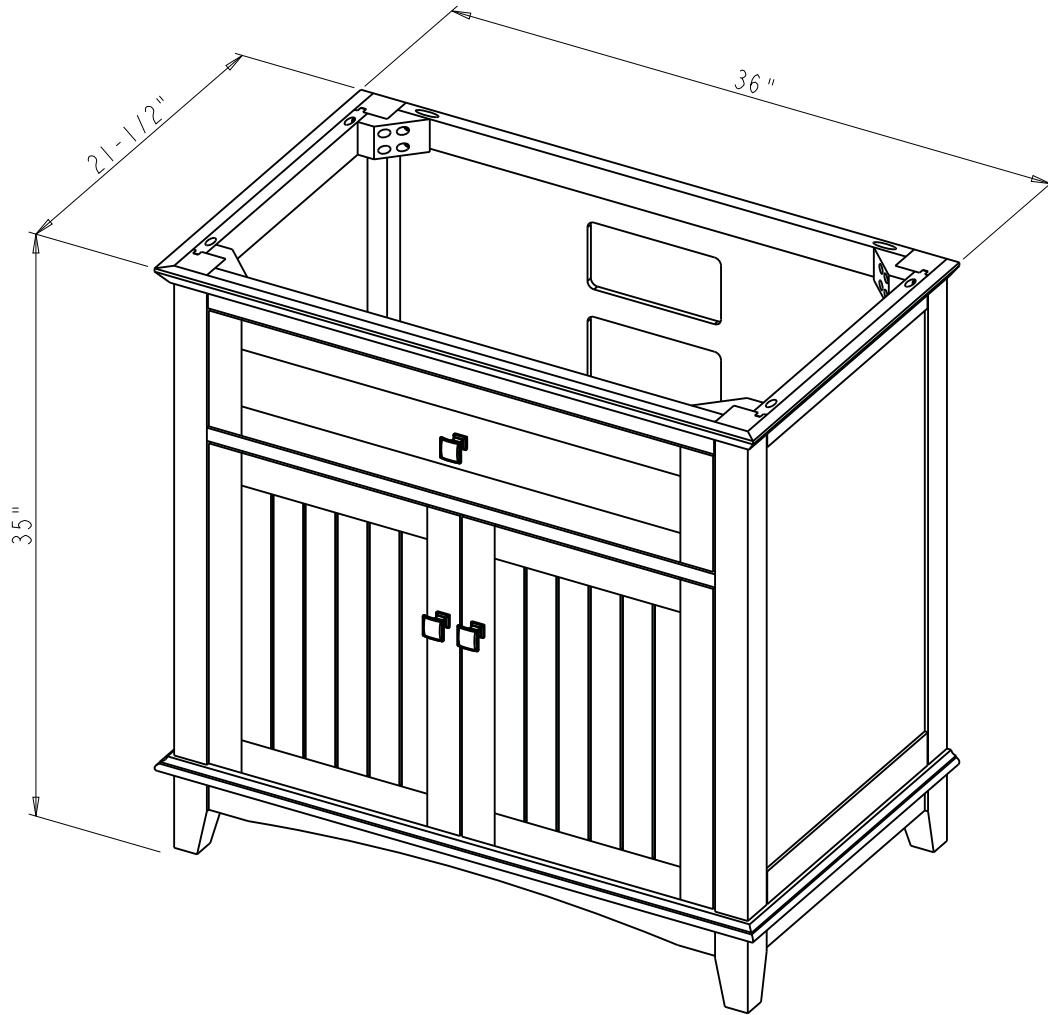

Specification:

1. Finish: See Table
2. Hardware: See Table
3. Hinge: 700.0537.25 + 600.1234.05 ( 6 pcs )
4. Slide: USE58-300-18 + USCLIP2ND-4W( 1 set )
5. Shelf Supports: 1707BN ( 4 pcs )
6. Lid Stay ( 1 pcs )
7. The tolerance is +/- 1/8"

Item number	Finish	Deco Hardware	
		Item number	Qty
VN2SAV-36-GR-NT	Grey	435SN	3
VN2SAV-36-WH-NT	White	435MB	3

<p><b>hardware resources</b></p> <p>PROPRIETARY AND CONFIDENTIAL</p> <p>THE INFORMATION CONTAINED IN THIS DRAWING IS THE SOLE PROPERTY OF HARDWARE RESOURCES INC. ANY REPRODUCTION IN PART OR AS A WHOLE WITHOUT THE WRITTEN PERMISSION OF HARDWARE RESOURCES INC. IS PROHIBITED.</p> <p>DO NOT SCALE DRAWING</p>	ITEM#: VN2SAV-36	MATERIAL:	
	FINISH:	WEIGHT:	
	TOLERANCE UNLESS OTHERWISE SPECIFIED: X ±0.20 X.X ±0.10 X.XX ±0.05 ANGULAR: ±0.5°	UNITS:	DATE: Nov-22-21
	APPROVED BY: Tony.Huang	RELEASE LEVEL:	REVISION: