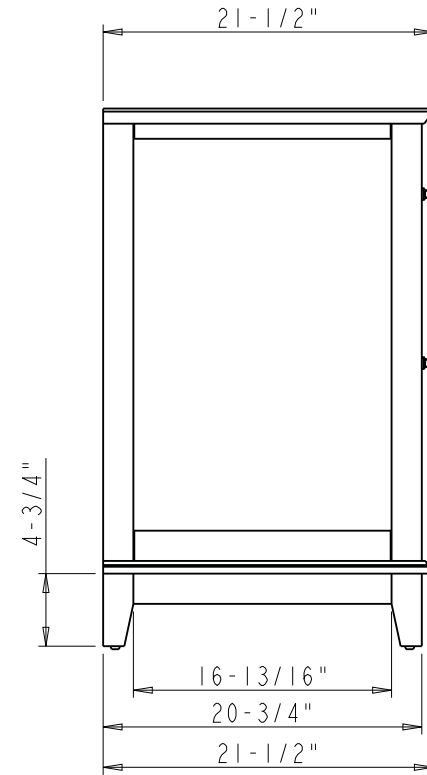

Specification:

1. Finish: See Table
2. Hardware: See Table
3. Hinge: 700.0537.25 + 600.1234.05 ( 6 pcs )
4. Slide: USE58-300-18 + USCLIP2ND-4W( 1 set )
5. Shelf Supports: 1707BN ( 4 pcs )
6. Lid Stay ( 1 pcs )
7. The tolerance is +/- 1/8"

Item number	Finish	Deco Hardware	
		Item number	Qty
VN2SAV-36-GR-NT	Grey	435SN	3
VN2SAV-36-WH-NT	White	435MB	3

<p><b>hardware resources</b></p> <p>PROPRIETARY AND CONFIDENTIAL</p> <p>THE INFORMATION CONTAINED IN THIS DRAWING IS THE SOLE PROPERTY OF HARDWARE RESOURCES INC. ANY REPRODUCTION IN PART OR AS A WHOLE WITHOUT THE WRITTEN PERMISSION OF HARDWARE RESOURCES INC. IS PROHIBITED.</p> <p>DO NOT SCALE DRAWING</p>	ITEM#: VN2SAV-36	MATERIAL:	
	FINISH:	WEIGHT:	
	TOLERANCE UNLESS OTHERWISE SPECIFIED: X ±0.20 X.X ±0.10 X.XX ±0.05 ANGULAR: ±0.5°	UNITS:	DATE: Nov-22-21
	APPROVED BY: Tony.Huang	RELEASE LEVEL:	REVISION:

<p><b>hardware resources</b></p> <p>PROPRIETARY AND CONFIDENTIAL</p> <p>THE INFORMATION CONTAINED IN THIS DRAWING IS THE SOLE PROPERTY OF HARDWARE RESOURCES INC. ANY REPRODUCTION IN PART OR AS A WHOLE WITHOUT THE WRITTEN PERMISSION OF HARDWARE RESOURCES INC. IS PROHIBITED.</p> <p>DO NOT SCALE DRAWING</p>	ITEM:	VN2SAV-36	MATERIAL:		
	FINISH:		WEIGHT:	9	
	TOLERANCE UNLESS OTHERWISE SPECIFIED:		UNITS:	DRAWN BY:	DATE:
	X ±0.20 X.X ±0.10 X.XX ±0.05 ANGULAR: ±0.5°		SIZE:	APPROVED BY:	DATE:
		SHEET:	RELEASE LEVEL:	REVISION:	