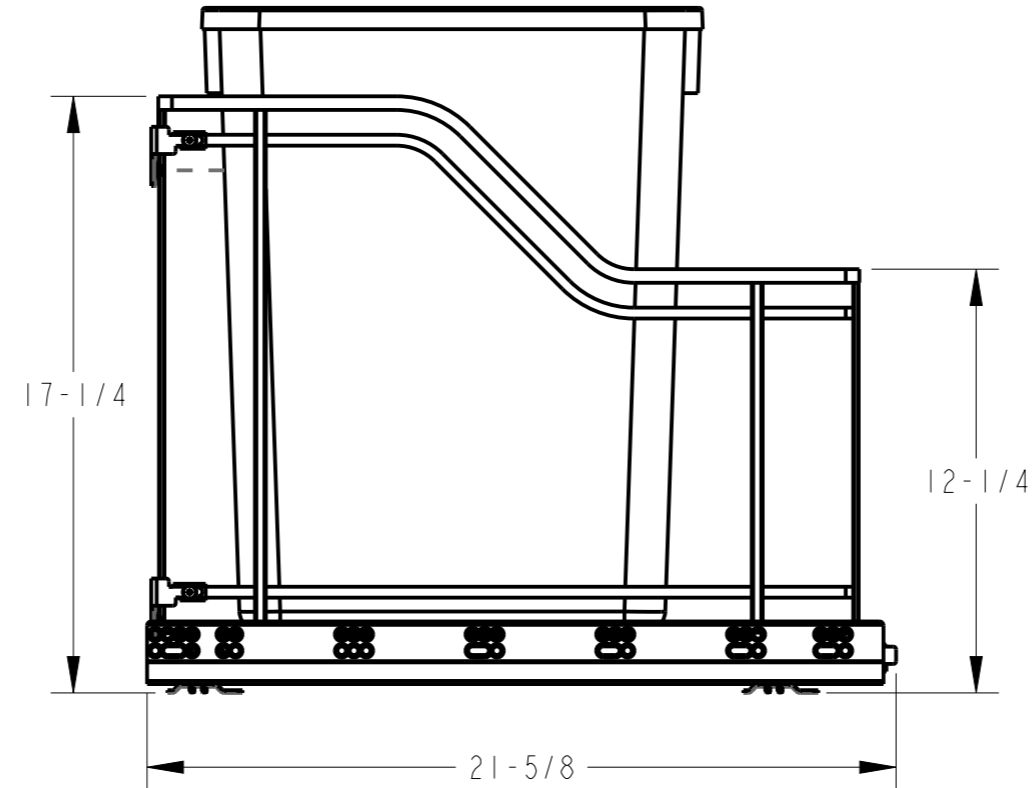

8 7 6 5 4 3 2 1

F E D C B A

HR ITEM NUMBER	DESCRIPTION
SWS-MBMS35GPC	STORAGE WITH STYLE SINGLE 35QT TRASHCAN POLISHED CHROME WITH GRAY CANS
SWS-MBMS35GBN	STORAGE WITH STYLE SINGLE 35QT TRASHCAN TITANIUM WITH GRAY CANS

DOCUMENT STATUS Released	
UNLESS OTHERWISE SPECIFIED DIMENSIONS ARE IN INCHES (IN)	
MATERIAL N/A	FINISH SEE TABLE
THIRD ANGLE PROJECTION	DATE

DESCRIPTION		
STORAGE WITH STYLE SINGLE 35QT TRASHCAN WITH GRAY CANS		
DRAWING NUMBER SWS-MBMS35G		REV B
SIZE A3	SCALE 0.180	SHEET 1 / 1