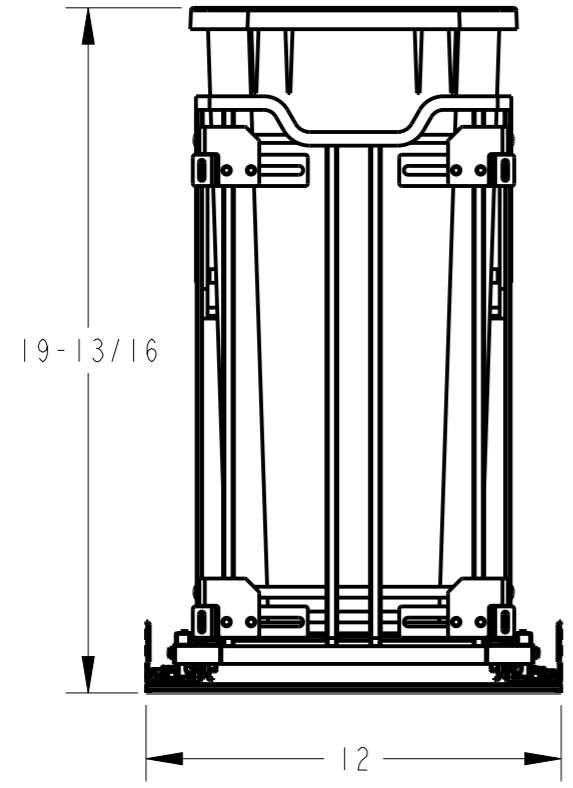

8 7 6 5 4 3 2 1

F E D C B A

HR ITEM NUMBER	DESCRIPTION
SWS-MBMS35GPC	STORAGE WITH STYLE SINGLE 35QT TRASHCAN POLISHED CHROME WITH GRAY CANS
SWS-MBMS35GBN	STORAGE WITH STYLE SINGLE 35QT TRASHCAN TITANIUM WITH GRAY CANS

DOCUMENT STATUS Released	
UNLESS OTHERWISE SPECIFIED DIMENSIONS ARE IN INCHES (IN)	
MATERIAL N/A	FINISH SEE TABLE
THIRD ANGLE PROJECTION	DATE

DESCRIPTION		
STORAGE WITH STYLE SINGLE 35QT TRASHCAN WITH GRAY CANS		
DRAWING NUMBER SWS-MBMS35G		REV B
SIZE A3	SCALE 0.180	SHEET 1 / 1