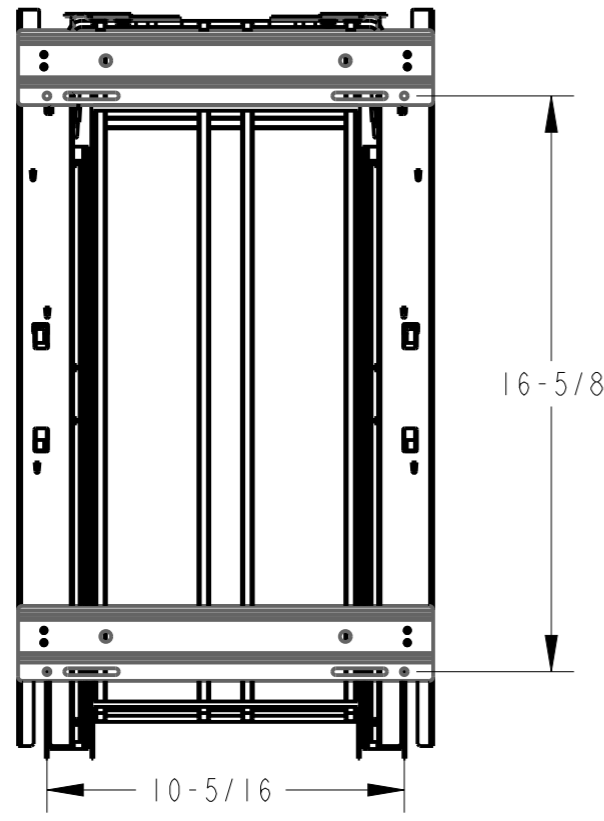

8 7 6 5 4 3 2 1

F E D C B A

HR ITEM NUMBER	DESCRIPTION
SWS-MBMS35GPC	STORAGE WITH STYLE SINGLE 35QT TRASHCAN POLISHED CHROME WITH GRAY CANS
SWS-MBMS35GBN	STORAGE WITH STYLE SINGLE 35QT TRASHCAN TITANIUM WITH GRAY CANS

DOCUMENT STATUS Released	
UNLESS OTHERWISE SPECIFIED DIMENSIONS ARE IN INCHES (IN)	
MATERIAL N/A	FINISH SEE TABLE
THIRD ANGLE PROJECTION	DATE

DESCRIPTION		
STORAGE WITH STYLE SINGLE 35QT TRASHCAN WITH GRAY CANS		
DRAWING NUMBER SWS-MBMS35G		REV B
SIZE A3	SCALE 0.180	SHEET 1 / 1