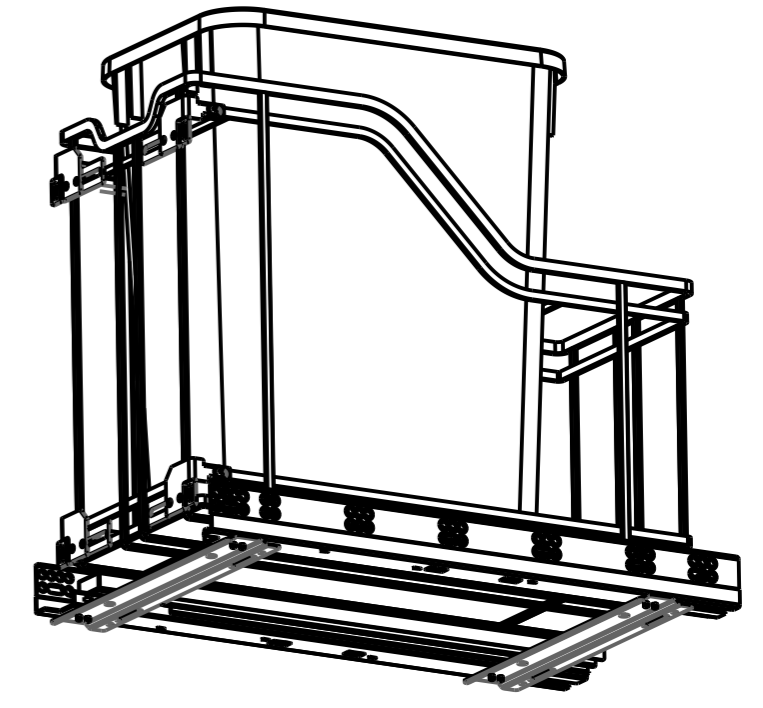

8 7 6 5 4 3 2 1

F E D C B A

HR ITEM NUMBER	DESCRIPTION
SWS-MBMS35GPC	STORAGE WITH STYLE SINGLE 35QT TRASHCAN POLISHED CHROME WITH GRAY CANS
SWS-MBMS35GBN	STORAGE WITH STYLE SINGLE 35QT TRASHCAN TITANIUM WITH GRAY CANS

DOCUMENT STATUS Released	
UNLESS OTHERWISE SPECIFIED DIMENSIONS ARE IN INCHES (IN)	
MATERIAL N/A	FINISH SEE TABLE
THIRD ANGLE PROJECTION	DATE

DESCRIPTION		
STORAGE WITH STYLE SINGLE 35QT TRASHCAN WITH GRAY CANS		
DRAWING NUMBER SWS-MBMS35G		REV B
SIZE A3	SCALE 0.180	SHEET 1 / 1