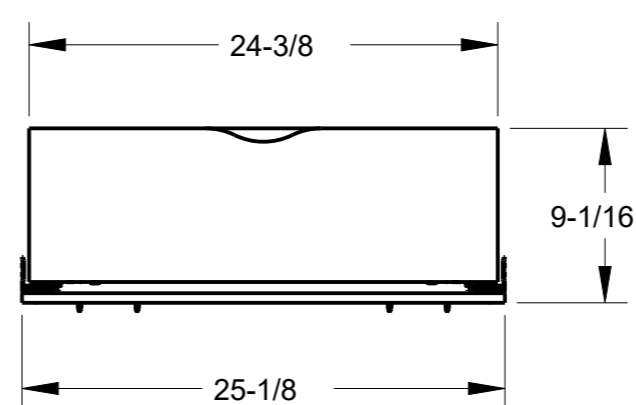

8 7 6 5 4 3 2 1

F  
E  
D  
C  
B  
A

F  
E  
D  
C  
B  
A

HR ITEM NUMBER	PRODUCT DESCRIPTION
ROCWS15-WB	ROLLOUT COOKWARE, SINGLE DRAWER, 15IN, WHITE BIRCH
ROCWS21-WB	ROLLOUT COOKWARE, SINGLE DRAWER, 21IN, WHITE BIRCH
ROCWS27-WB	ROLLOUT COOKWARE, SINGLE DRAWER, 27IN, WHITE BIRCH

DOCUMENT STATUS <b>Released</b>	
UNLESS OTHERWISE SPECIFIED DIMENSIONS ARE IN INCHES (IN)	
MATERIAL WHITE BIRCH	FINISH UV COATING
THIRD ANGLE PROJECTION	DATE 31AUG2022

DESCRIPTION		
ROLLOUT COOKWARE SINGLE DRAWER SERIES		
DRAWING NUMBER ROCWS		REV A
SIZE A3	SCALE 0.100	SHEET 1 / 1