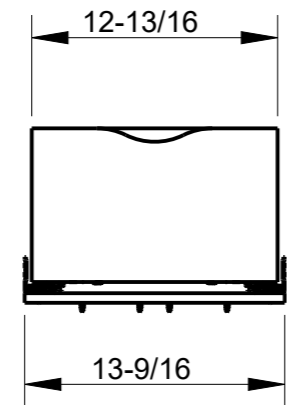

8 7 6 5 4 3 2 1

F  
E  
D  
C  
B  
A

F  
E  
D  
C  
B  
A

HR ITEM NUMBER	PRODUCT DESCRIPTION
ROCWS15-WB	ROLLOUT COOKWARE, SINGLE DRAWER, 15IN, WHITE BIRCH
ROCWS21-WB	ROLLOUT COOKWARE, SINGLE DRAWER, 21IN, WHITE BIRCH
ROCWS27-WB	ROLLOUT COOKWARE, SINGLE DRAWER, 27IN, WHITE BIRCH

DOCUMENT STATUS <b>Released</b>	
UNLESS OTHERWISE SPECIFIED DIMENSIONS ARE IN INCHES (IN)	
MATERIAL WHITE BIRCH	FINISH UV COATING
THIRD ANGLE PROJECTION	DATE 31AUG2022

DESCRIPTION		
ROLLOUT COOKWARE SINGLE DRAWER SERIES		
DRAWING NUMBER ROCWS		REV A
SIZE A3	SCALE 0.100	SHEET 1 / 1