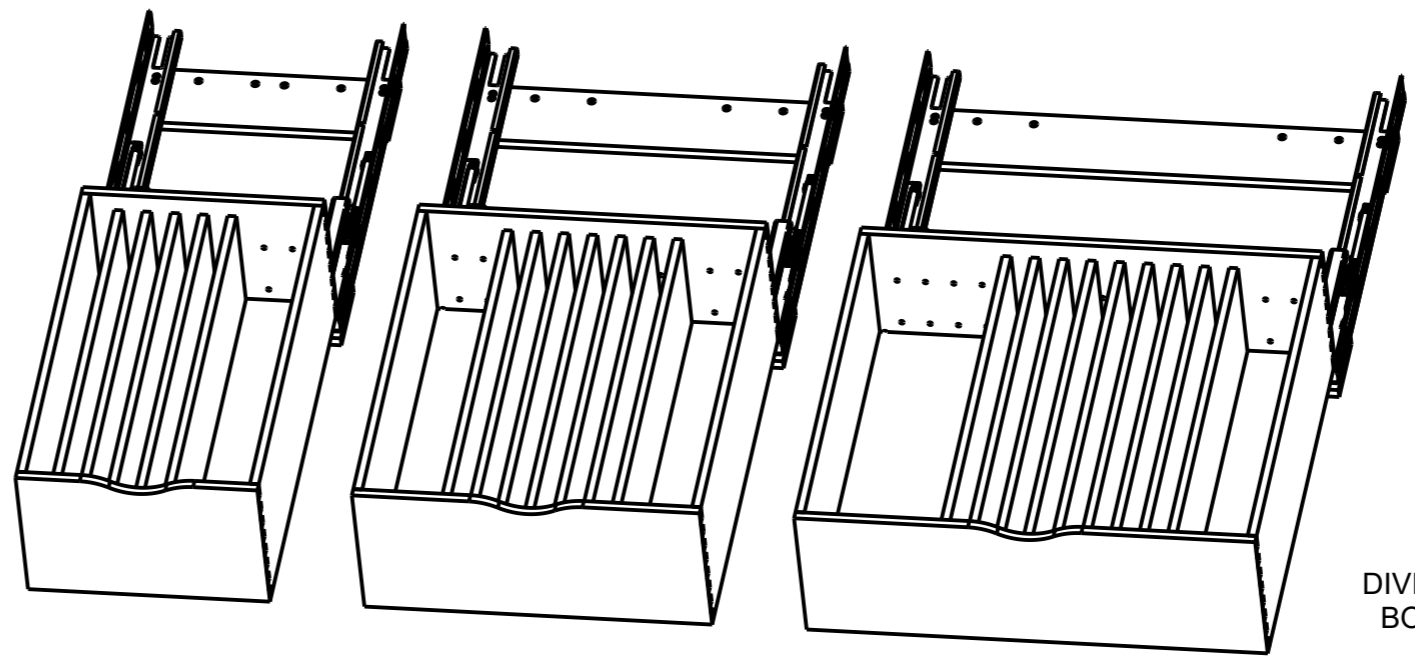

8 7 6 5 4 3 2 1

F  
E  
D  
C  
B  
A

F  
E  
D  
C  
B  
A

HR ITEM NUMBER	PRODUCT DESCRIPTION
ROCWS15-WB	ROLLOUT COOKWARE, SINGLE DRAWER, 15IN, WHITE BIRCH
ROCWS21-WB	ROLLOUT COOKWARE, SINGLE DRAWER, 21IN, WHITE BIRCH
ROCWS27-WB	ROLLOUT COOKWARE, SINGLE DRAWER, 27IN, WHITE BIRCH

DOCUMENT STATUS <b>Released</b>	
UNLESS OTHERWISE SPECIFIED DIMENSIONS ARE IN INCHES (IN)	
MATERIAL WHITE BIRCH	FINISH UV COATING
THIRD ANGLE PROJECTION	DATE 31AUG2022

DESCRIPTION		
ROLLOUT COOKWARE SINGLE DRAWER SERIES		
DRAWING NUMBER ROCWS		REV A
SIZE A3	SCALE 0.100	SHEET 1 / 1