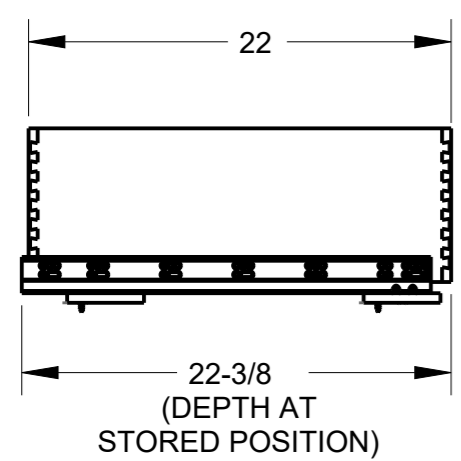

8 7 6 5 4 3 2 1

F  
E  
D  
C  
B  
A

F  
E  
D  
C  
B  
A

HR ITEM NUMBER	PRODUCT DESCRIPTION
ROCWS15-WB	ROLLOUT COOKWARE, SINGLE DRAWER, 15IN, WHITE BIRCH
ROCWS21-WB	ROLLOUT COOKWARE, SINGLE DRAWER, 21IN, WHITE BIRCH
ROCWS27-WB	ROLLOUT COOKWARE, SINGLE DRAWER, 27IN, WHITE BIRCH

DOCUMENT STATUS <b>Released</b>	
UNLESS OTHERWISE SPECIFIED DIMENSIONS ARE IN INCHES (IN)	
MATERIAL WHITE BIRCH	FINISH UV COATING
THIRD ANGLE PROJECTION	DATE 31AUG2022

DESCRIPTION		
ROLLOUT COOKWARE SINGLE DRAWER SERIES		
DRAWING NUMBER ROCWS		REV A
SIZE A3	SCALE 0.100	SHEET 1 / 1