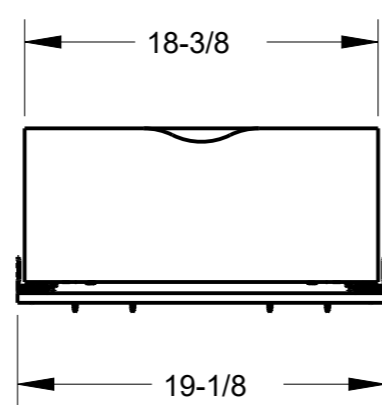

8 7 6 5 4 3 2 1

F  
E  
D  
C  
B  
A

F  
E  
D  
C  
B  
A

HR ITEM NUMBER	PRODUCT DESCRIPTION
ROCWS15-WB	ROLLOUT COOKWARE, SINGLE DRAWER, 15IN, WHITE BIRCH
ROCWS21-WB	ROLLOUT COOKWARE, SINGLE DRAWER, 21IN, WHITE BIRCH
ROCWS27-WB	ROLLOUT COOKWARE, SINGLE DRAWER, 27IN, WHITE BIRCH

DOCUMENT STATUS <b>Released</b>	
UNLESS OTHERWISE SPECIFIED DIMENSIONS ARE IN INCHES (IN)	
MATERIAL WHITE BIRCH	FINISH UV COATING
THIRD ANGLE PROJECTION	DATE 31AUG2022

DESCRIPTION		
ROLLOUT COOKWARE SINGLE DRAWER SERIES		
DRAWING NUMBER ROCWS		REV A
SIZE A3	SCALE 0.100	SHEET 1 / 1