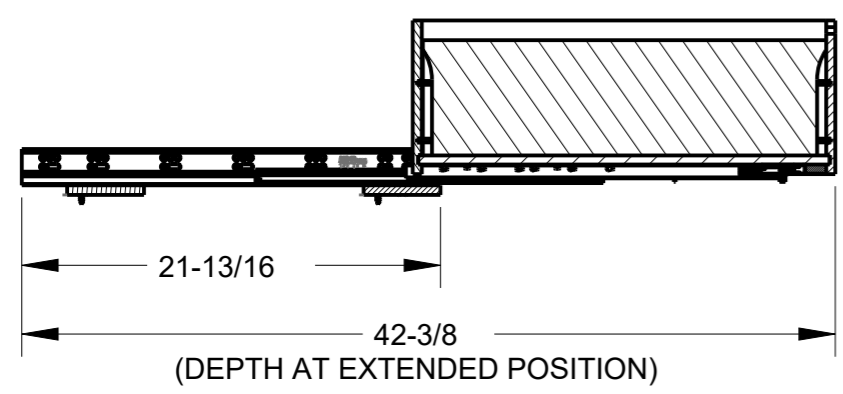

8 7 6 5 4 3 2 1

F  
E  
D  
C  
B  
A

F  
E  
D  
C  
B  
A

HR ITEM NUMBER	PRODUCT DESCRIPTION
ROCWS15-WB	ROLLOUT COOKWARE, SINGLE DRAWER, 15IN, WHITE BIRCH
ROCWS21-WB	ROLLOUT COOKWARE, SINGLE DRAWER, 21IN, WHITE BIRCH
ROCWS27-WB	ROLLOUT COOKWARE, SINGLE DRAWER, 27IN, WHITE BIRCH

DOCUMENT STATUS <b>Released</b>	
UNLESS OTHERWISE SPECIFIED DIMENSIONS ARE IN INCHES (IN)	
MATERIAL WHITE BIRCH	FINISH UV COATING
THIRD ANGLE PROJECTION	DATE 31AUG2022

DESCRIPTION		
ROLLOUT COOKWARE SINGLE DRAWER SERIES		
DRAWING NUMBER ROCWS		REV A
SIZE A3	SCALE 0.100	SHEET 1 / 1