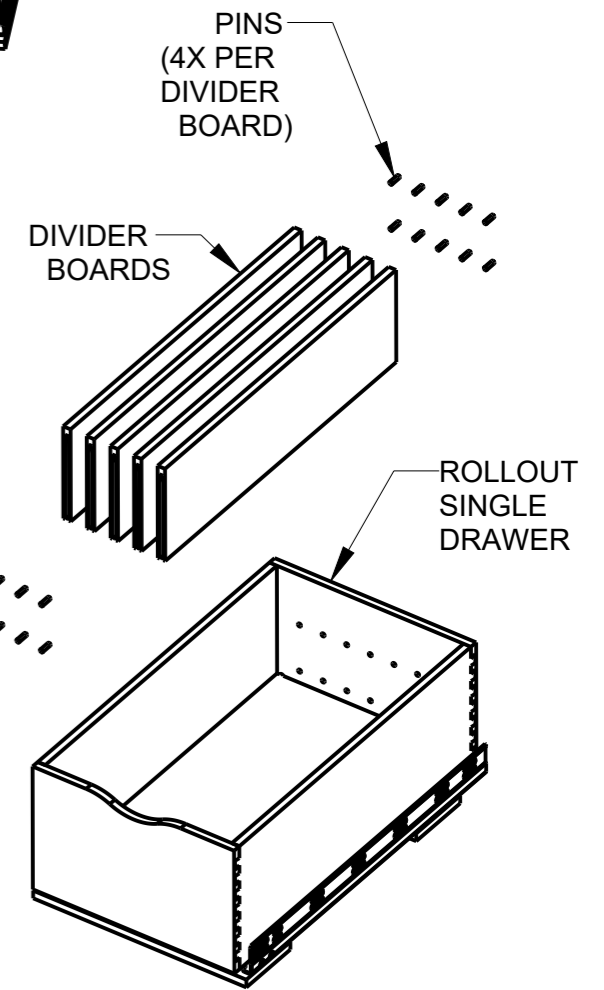

8 7 6 5 4 3 2 1

F  
E  
D  
C  
B  
A

F  
E  
D  
C  
B  
A

HR ITEM NUMBER	PRODUCT DESCRIPTION
ROCWS15-WB	ROLLOUT COOKWARE, SINGLE DRAWER, 15IN, WHITE BIRCH
ROCWS21-WB	ROLLOUT COOKWARE, SINGLE DRAWER, 21IN, WHITE BIRCH
ROCWS27-WB	ROLLOUT COOKWARE, SINGLE DRAWER, 27IN, WHITE BIRCH

DOCUMENT STATUS <b>Released</b>	
UNLESS OTHERWISE SPECIFIED DIMENSIONS ARE IN INCHES (IN)	
MATERIAL WHITE BIRCH	FINISH UV COATING
THIRD ANGLE PROJECTION	DATE 31AUG2022

DESCRIPTION		
ROLLOUT COOKWARE SINGLE DRAWER SERIES		
DRAWING NUMBER ROCWS		REV A
SIZE A3	SCALE 0.100	SHEET 1 / 1