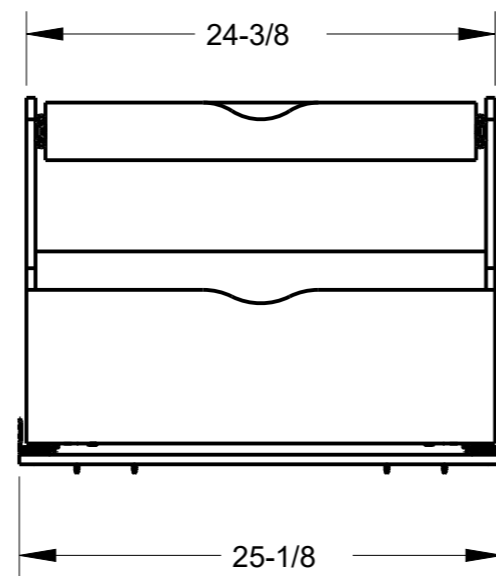

PINS
(4X PER DIVIDER BOARD)

19-1/16

HR ITEM NUMBER	PRODUCT DESCRIPTION
ROCWD15-WB	ROLLOUT COOKWARE, DOUBLE DRAWER, 15IN, WHITE BIRCH
ROCWD21-WB	ROLLOUT COOKWARE, DOUBLE DRAWER, 21IN, WHITE BIRCH
ROCWD27-WB	ROLLOUT COOKWARE, DOUBLE DRAWER, 27IN, WHITE BIRCH

DOCUMENT STATUS **Released**
UNLESS OTHERWISE SPECIFIED DIMENSIONS ARE IN INCHES (IN)

MATERIAL	FINISH
WHITE BIRCH	UV COATING
THIRD ANGLE PROJECTION	DATE
	31AUG2022

DESCRIPTION		
ROLLOUT COOKWARE DOUBLE DRAWER SERIES		
DRAWING NUMBER		REV
ROCWD		A
SIZE	SCALE	SHEET
A3	0.100	1 / 1