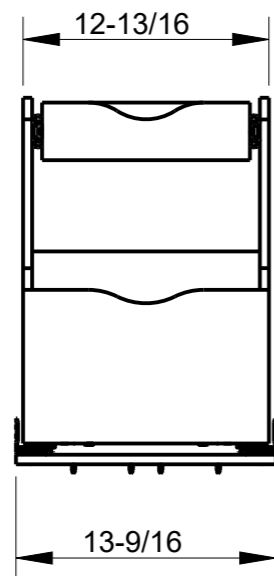

PINS
(4X PER DIVIDER BOARD)

19-1/16

HR ITEM NUMBER	PRODUCT DESCRIPTION
ROCWD15-WB	ROLLOUT COOKWARE, DOUBLE DRAWER, 15IN, WHITE BIRCH
ROCWD21-WB	ROLLOUT COOKWARE, DOUBLE DRAWER, 21IN, WHITE BIRCH
ROCWD27-WB	ROLLOUT COOKWARE, DOUBLE DRAWER, 27IN, WHITE BIRCH

DOCUMENT STATUS **Released**
UNLESS OTHERWISE SPECIFIED DIMENSIONS ARE IN INCHES (IN)

MATERIAL	FINISH
WHITE BIRCH	UV COATING
THIRD ANGLE PROJECTION	DATE
	31AUG2022

DESCRIPTION		
ROLLOUT COOKWARE DOUBLE DRAWER SERIES		
DRAWING NUMBER		REV
ROCWD		A
SIZE	SCALE	SHEET
A3	0.100	1 / 1