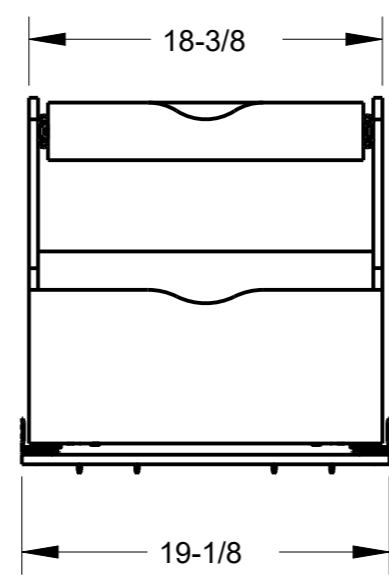

PINS
(4X PER DIVIDER BOARD)

19-1/16

HR ITEM NUMBER	PRODUCT DESCRIPTION
ROCWD15-WB	ROLLOUT COOKWARE, DOUBLE DRAWER, 15IN, WHITE BIRCH
ROCWD21-WB	ROLLOUT COOKWARE, DOUBLE DRAWER, 21IN, WHITE BIRCH
ROCWD27-WB	ROLLOUT COOKWARE, DOUBLE DRAWER, 27IN, WHITE BIRCH

DOCUMENT STATUS **Released**
UNLESS OTHERWISE SPECIFIED DIMENSIONS ARE IN INCHES (IN)

MATERIAL	FINISH
WHITE BIRCH	UV COATING
THIRD ANGLE PROJECTION	DATE
	31AUG2022

DESCRIPTION		
ROLLOUT COOKWARE DOUBLE DRAWER SERIES		
DRAWING NUMBER		REV
ROCWD		A
SIZE	SCALE	SHEET
A3	0.100	1 / 1