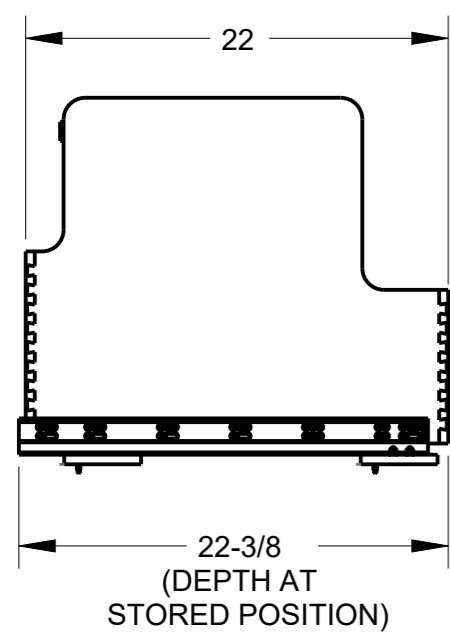

PINS
(4X PER DIVIDER BOARD)

19-1/16

HR ITEM NUMBER	PRODUCT DESCRIPTION
ROCWD15-WB	ROLLOUT COOKWARE, DOUBLE DRAWER, 15IN, WHITE BIRCH
ROCWD21-WB	ROLLOUT COOKWARE, DOUBLE DRAWER, 21IN, WHITE BIRCH
ROCWD27-WB	ROLLOUT COOKWARE, DOUBLE DRAWER, 27IN, WHITE BIRCH

DOCUMENT STATUS **Released**
UNLESS OTHERWISE SPECIFIED DIMENSIONS ARE IN INCHES (IN)

MATERIAL	FINISH
WHITE BIRCH	UV COATING
THIRD ANGLE PROJECTION	DATE
	31AUG2022

DESCRIPTION		
ROLLOUT COOKWARE DOUBLE DRAWER SERIES		
DRAWING NUMBER		REV
ROCWD		A
SIZE	SCALE	SHEET
A3	0.100	1 / 1