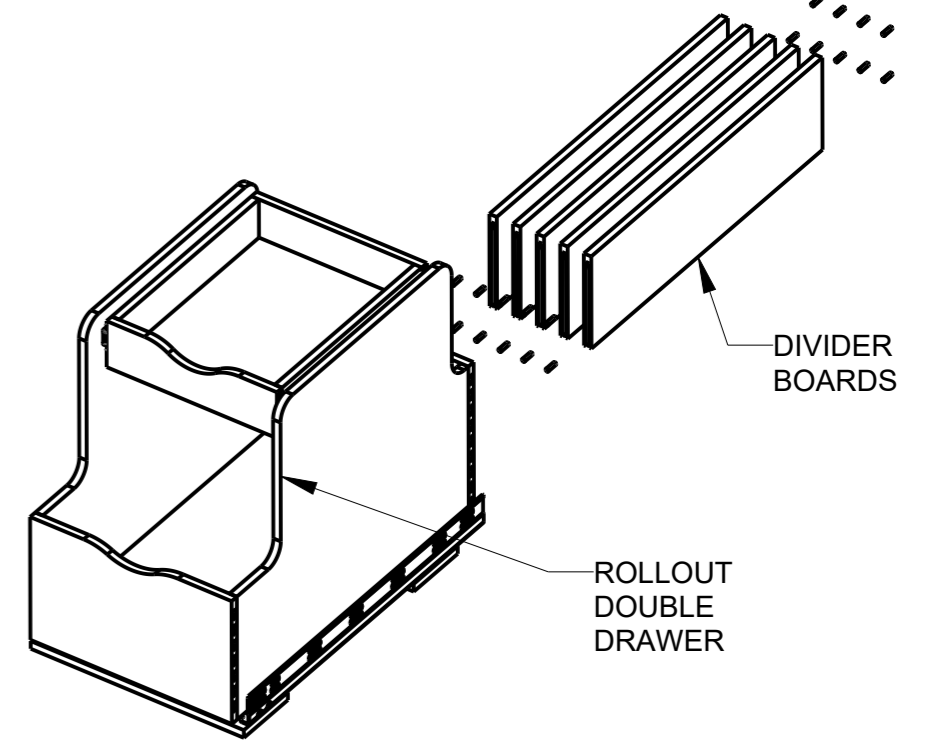

PINS
(4X PER DIVIDER BOARD)

19-1/16

HR ITEM NUMBER	PRODUCT DESCRIPTION
ROCWD15-WB	ROLLOUT COOKWARE, DOUBLE DRAWER, 15IN, WHITE BIRCH
ROCWD21-WB	ROLLOUT COOKWARE, DOUBLE DRAWER, 21IN, WHITE BIRCH
ROCWD27-WB	ROLLOUT COOKWARE, DOUBLE DRAWER, 27IN, WHITE BIRCH

DOCUMENT STATUS **Released**
UNLESS OTHERWISE SPECIFIED DIMENSIONS ARE IN INCHES (IN)

MATERIAL	FINISH
WHITE BIRCH	UV COATING
THIRD ANGLE PROJECTION	DATE
	31AUG2022

DESCRIPTION		
ROLLOUT COOKWARE DOUBLE DRAWER SERIES		
DRAWING NUMBER		REV
ROCWD		A
SIZE	SCALE	SHEET
A3	0.100	1 / 1