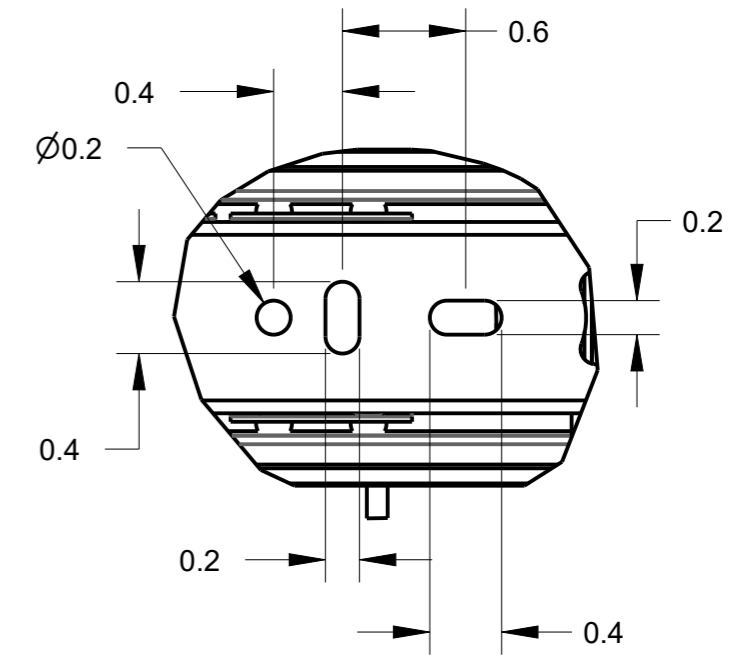

8 7 6 5 4 3 2 1

F
E
D
C
B
A

NOTES:
1. REFER TO HARDWARE RESOURCES CATALOG FOR COMPLETE ITEM NUMBERS.

PBO1-14176
SHOWN

ITEM	PRODUCT DESCRIPTION	W1	W2	W3	D1
POB1-14176	PULLOUT BASKET, WIRE, 17W X 14D X 6H	16 3/4	17 3/4	9	14
POB1-16176	PULLOUT BASKET, WIRE, 17W X 16D X 6H	16 3/4	17 3/4	9	16
POB1-14236	PULLOUT BASKET, WIRE, 23W X 14D X 6H	22 3/4	23 3/4	12	14
POB1-16236	PULLOUT BASKET, WIRE, 23W X 16D X 6H	22 3/4	23 3/4	12	16
POB1-14296	PULLOUT BASKET, WIRE, 29W X 14D X 6H	28 3/4	29 3/4	15	14
POB1-14296	PULLOUT BASKET, WIRE, 29W X 16D X 6H	28 3/4	29 3/4	15	16

8 7 6 5 4 3 2 1

PBO1-141711
SHOWN

HR ITEM NUMBER	PRODUCT DESCRIPTION	W1	W2	W3	D1
POB1-141711	PULLOUT BASKET, WIRE, 17W X 14D X 11H	16 3/4	17 3/4	9	14
POB1-161711	PULLOUT BASKET, WIRE, 17W X 16D X 11H	16 3/4	17 3/4	9	16
POB1-142311	PULLOUT BASKET, WIRE, 23W X 14D X 11H	22 3/4	23 3/4	12	14
POB1-162311	PULLOUT BASKET, WIRE, 23W X 16D X 11H	22 3/4	23 3/4	12	16
POB1-142911	PULLOUT BASKET, WIRE, 29W X 14D X 11H	28 3/4	29 3/4	15	14
POB1-142911	PULLOUT BASKET, WIRE, 29W X 16D X 11H	28 3/4	29 3/4	15	16

DRAWING NUMBER POB1		REV B
SIZE A3	SCALE 0.500	SHEET 2 / 4
DOCUMENT STATUS		Released

8 7 6 5 4 3 2 1

F
E
D
C
B
A

PBO1-141717
SHOWN

HR ITEM NUMBER	PRODUCT DESCRIPTION	W1	W2	W3	D1
POB1-141717	PULLOUT BASKET, WIRE, 17W X 14D X 6H	16 3/4	17 3/4	9	14
POB1-161717	PULLOUT BASKET, WIRE, 17W X 16D X 6H	16 3/4	17 3/4	9	16
POB1-142317	PULLOUT BASKET, WIRE, 23W X 14D X 6H	22 3/4	23 3/4	12	14
POB1-162317	PULLOUT BASKET, WIRE, 23W X 16D X 6H	22 3/4	23 3/4	12	16
POB1-142917	PULLOUT BASKET, WIRE, 29W X 14D X 6H	28 3/4	29 3/4	15	14
POB1-142917	PULLOUT BASKET, WIRE, 29W X 16D X 6H	28 3/4	29 3/4	15	16

8 7 6 5 4 3 2 1

DRAWING NUMBER POB1		REV B
SIZE A3	SCALE 0.167	SHEET 3 / 4
DOCUMENT STATUS		Released

F
E
D
C
B
A

8 7 6 5 4 3 2 1

F
E
D
C
B
A

DETAIL Y
SCALE 1.000

DRAWING NUMBER POB1		REV B
SIZE A3	SCALE 0.500	SHEET 4 / 4
DOCUMENT STATUS		Released