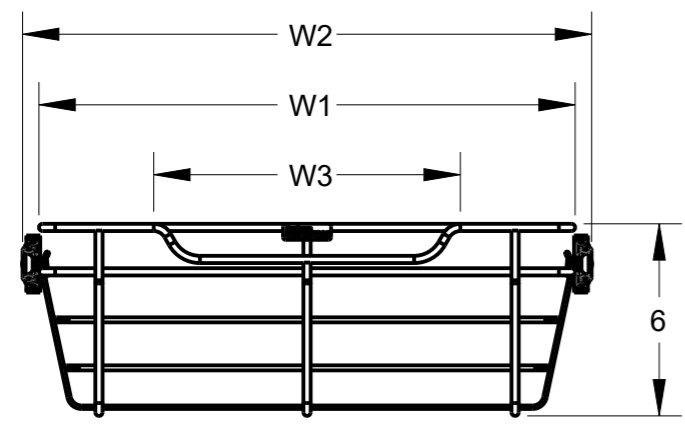

8 7 6 5 4 3 2 1

F
E
D
C
B
A

NOTES:
1. REFER TO HARDWARE RESOURCES CATALOG FOR COMPLETE ITEM NUMBERS.

PBO1-14176
SHOWN

ITEM	PRODUCT DESCRIPTION	W1	W2	W3	D1
POB1-14176	PULLOUT BASKET, WIRE, 17W X 14D X 6H	16 3/4	17 3/4	9	14
POB1-16176	PULLOUT BASKET, WIRE, 17W X 16D X 6H	16 3/4	17 3/4	9	16
POB1-14236	PULLOUT BASKET, WIRE, 23W X 14D X 6H	22 3/4	23 3/4	12	14
POB1-16236	PULLOUT BASKET, WIRE, 23W X 16D X 6H	22 3/4	23 3/4	12	16
POB1-14296	PULLOUT BASKET, WIRE, 29W X 14D X 6H	28 3/4	29 3/4	15	14
POB1-14296	PULLOUT BASKET, WIRE, 29W X 16D X 6H	28 3/4	29 3/4	15	16

DOCUMENT STATUS Released		DESCRIPTION		
UNLESS OTHERWISE SPECIFIED DIMENSIONS ARE IN INCHES (IN)		PULLOUT BASKET, WIRE		
MATERIAL N/A	FINISH SEE NOTES	DRAWING NUMBER POB1		REV B
THIRD ANGLE PROJECTION 		DATE 20JAN2023	SIZE A3	SCALE 0.167
			SHEET 1 / 4	

8 7 6 5 4 3 2 1

PBO1-141711
SHOWN

HR ITEM NUMBER	PRODUCT DESCRIPTION	W1	W2	W3	D1
POB1-141711	PULLOUT BASKET, WIRE, 17W X 14D X 11H	16 3/4	17 3/4	9	14
POB1-161711	PULLOUT BASKET, WIRE, 17W X 16D X 11H	16 3/4	17 3/4	9	16
POB1-142311	PULLOUT BASKET, WIRE, 23W X 14D X 11H	22 3/4	23 3/4	12	14
POB1-162311	PULLOUT BASKET, WIRE, 23W X 16D X 11H	22 3/4	23 3/4	12	16
POB1-142911	PULLOUT BASKET, WIRE, 29W X 14D X 11H	28 3/4	29 3/4	15	14
POB1-142911	PULLOUT BASKET, WIRE, 29W X 16D X 11H	28 3/4	29 3/4	15	16

DRAWING NUMBER POB1		REV B
SIZE A3	SCALE 0.500	SHEET 2 / 4
DOCUMENT STATUS		Released

8 7 6 5 4 3 2 1

F
E
D
C
B
A

PBO1-141717
SHOWN

HR ITEM NUMBER	PRODUCT DESCRIPTION	W1	W2	W3	D1
POB1-141717	PULLOUT BASKET, WIRE, 17W X 14D X 6H	16 3/4	17 3/4	9	14
POB1-161717	PULLOUT BASKET, WIRE, 17W X 16D X 6H	16 3/4	17 3/4	9	16
POB1-142317	PULLOUT BASKET, WIRE, 23W X 14D X 6H	22 3/4	23 3/4	12	14
POB1-162317	PULLOUT BASKET, WIRE, 23W X 16D X 6H	22 3/4	23 3/4	12	16
POB1-142917	PULLOUT BASKET, WIRE, 29W X 14D X 6H	28 3/4	29 3/4	15	14
POB1-142917	PULLOUT BASKET, WIRE, 29W X 16D X 6H	28 3/4	29 3/4	15	16