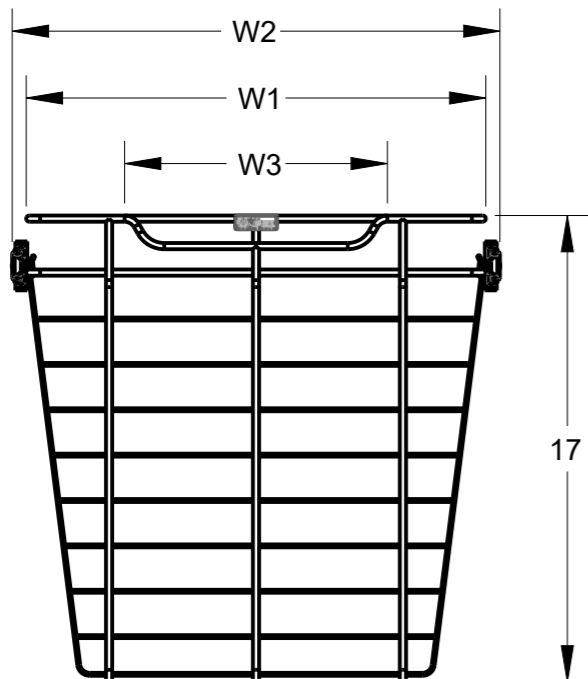

8 7 6 5 4 3 2 1

F
E
D
C
B
A

NOTES:
1. REFER TO HARDWARE RESOURCES CATALOG FOR COMPLETE ITEM NUMBERS.

PBO1-14176
SHOWN

ITEM	PRODUCT DESCRIPTION	W1	W2	W3	D1
POB1-14176	PULLOUT BASKET, WIRE, 17W X 14D X 6H	16 3/4	17 3/4	9	14
POB1-16176	PULLOUT BASKET, WIRE, 17W X 16D X 6H	16 3/4	17 3/4	9	16
POB1-14236	PULLOUT BASKET, WIRE, 23W X 14D X 6H	22 3/4	23 3/4	12	14
POB1-16236	PULLOUT BASKET, WIRE, 23W X 16D X 6H	22 3/4	23 3/4	12	16
POB1-14296	PULLOUT BASKET, WIRE, 29W X 14D X 6H	28 3/4	29 3/4	15	14
POB1-14296	PULLOUT BASKET, WIRE, 29W X 16D X 6H	28 3/4	29 3/4	15	16

8 7 6 5 4 3 2 1

PBO1-141711
SHOWN

HR ITEM NUMBER	PRODUCT DESCRIPTION	W1	W2	W3	D1
POB1-141711	PULLOUT BASKET, WIRE, 17W X 14D X 11H	16 3/4	17 3/4	9	14
POB1-161711	PULLOUT BASKET, WIRE, 17W X 16D X 11H	16 3/4	17 3/4	9	16
POB1-142311	PULLOUT BASKET, WIRE, 23W X 14D X 11H	22 3/4	23 3/4	12	14
POB1-162311	PULLOUT BASKET, WIRE, 23W X 16D X 11H	22 3/4	23 3/4	12	16
POB1-142911	PULLOUT BASKET, WIRE, 29W X 14D X 11H	28 3/4	29 3/4	15	14
POB1-142911	PULLOUT BASKET, WIRE, 29W X 16D X 11H	28 3/4	29 3/4	15	16

DRAWING NUMBER POB1		REV B
SIZE A3	SCALE 0.500	SHEET 2 / 4
DOCUMENT STATUS		Released

8 7 6 5 4 3 2 1

F
E
D
C
B
A

PBO1-141717
SHOWN

HR ITEM NUMBER	PRODUCT DESCRIPTION	W1	W2	W3	D1
POB1-141717	PULLOUT BASKET, WIRE, 17W X 14D X 6H	16 3/4	17 3/4	9	14
POB1-161717	PULLOUT BASKET, WIRE, 17W X 16D X 6H	16 3/4	17 3/4	9	16
POB1-142317	PULLOUT BASKET, WIRE, 23W X 14D X 6H	22 3/4	23 3/4	12	14
POB1-162317	PULLOUT BASKET, WIRE, 23W X 16D X 6H	22 3/4	23 3/4	12	16
POB1-142917	PULLOUT BASKET, WIRE, 29W X 14D X 6H	28 3/4	29 3/4	15	14
POB1-142917	PULLOUT BASKET, WIRE, 29W X 16D X 6H	28 3/4	29 3/4	15	16

8 7 6 5 4 3 2 1

DRAWING NUMBER POB1		REV B
SIZE A3	SCALE 0.167	SHEET 3 / 4
DOCUMENT STATUS		Released

F
E
D
C
B
A

8 7 6 5 4 3 2 1

F
E
D
C
B
A

DETAIL Y
SCALE 1.000

DRAWING NUMBER POB1		REV B
SIZE A3	SCALE 0.500	SHEET 4 / 4
DOCUMENT STATUS		Released