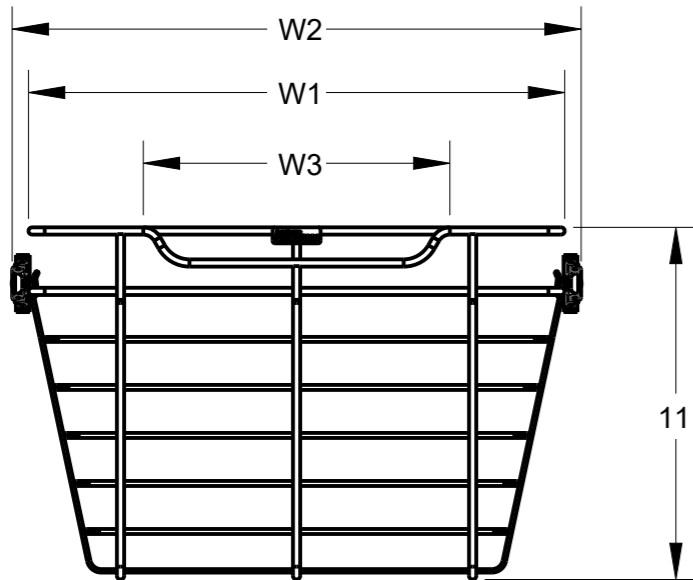

8 7 6 5 4 3 2 1

F
E
D
C
B
A

NOTES:
1. REFER TO HARDWARE RESOURCES CATALOG FOR COMPLETE ITEM NUMBERS.

PBO1-14176
SHOWN

ITEM	PRODUCT DESCRIPTION	W1	W2	W3	D1
POB1-14176	PULLOUT BASKET, WIRE, 17W X 14D X 6H	16 3/4	17 3/4	9	14
POB1-16176	PULLOUT BASKET, WIRE, 17W X 16D X 6H	16 3/4	17 3/4	9	16
POB1-14236	PULLOUT BASKET, WIRE, 23W X 14D X 6H	22 3/4	23 3/4	12	14
POB1-16236	PULLOUT BASKET, WIRE, 23W X 16D X 6H	22 3/4	23 3/4	12	16
POB1-14296	PULLOUT BASKET, WIRE, 29W X 14D X 6H	28 3/4	29 3/4	15	14
POB1-14296	PULLOUT BASKET, WIRE, 29W X 16D X 6H	28 3/4	29 3/4	15	16

DOCUMENT STATUS Released		DESCRIPTION		
UNLESS OTHERWISE SPECIFIED DIMENSIONS ARE IN INCHES (IN)		PULLOUT BASKET, WIRE		
MATERIAL N/A	FINISH SEE NOTES	DRAWING NUMBER POB1		REV B
THIRD ANGLE PROJECTION 		DATE 20JAN2023	SIZE A3	SCALE 0.167
			SHEET 1 / 4	

8 7 6 5 4 3 2 1

PBO1-141711
SHOWN

HR ITEM NUMBER	PRODUCT DESCRIPTION	W1	W2	W3	D1
POB1-141711	PULLOUT BASKET, WIRE, 17W X 14D X 11H	16 3/4	17 3/4	9	14
POB1-161711	PULLOUT BASKET, WIRE, 17W X 16D X 11H	16 3/4	17 3/4	9	16
POB1-142311	PULLOUT BASKET, WIRE, 23W X 14D X 11H	22 3/4	23 3/4	12	14
POB1-162311	PULLOUT BASKET, WIRE, 23W X 16D X 11H	22 3/4	23 3/4	12	16
POB1-142911	PULLOUT BASKET, WIRE, 29W X 14D X 11H	28 3/4	29 3/4	15	14
POB1-142911	PULLOUT BASKET, WIRE, 29W X 16D X 11H	28 3/4	29 3/4	15	16

DRAWING NUMBER POB1		REV B
SIZE A3	SCALE 0.500	SHEET 2 / 4
DOCUMENT STATUS		Released

8 7 6 5 4 3 2 1

F
E
D
C
B
A

PBO1-141717
SHOWN

HR ITEM NUMBER	PRODUCT DESCRIPTION	W1	W2	W3	D1
POB1-141717	PULLOUT BASKET, WIRE, 17W X 14D X 6H	16 3/4	17 3/4	9	14
POB1-161717	PULLOUT BASKET, WIRE, 17W X 16D X 6H	16 3/4	17 3/4	9	16
POB1-142317	PULLOUT BASKET, WIRE, 23W X 14D X 6H	22 3/4	23 3/4	12	14
POB1-162317	PULLOUT BASKET, WIRE, 23W X 16D X 6H	22 3/4	23 3/4	12	16
POB1-142917	PULLOUT BASKET, WIRE, 29W X 14D X 6H	28 3/4	29 3/4	15	14
POB1-142917	PULLOUT BASKET, WIRE, 29W X 16D X 6H	28 3/4	29 3/4	15	16