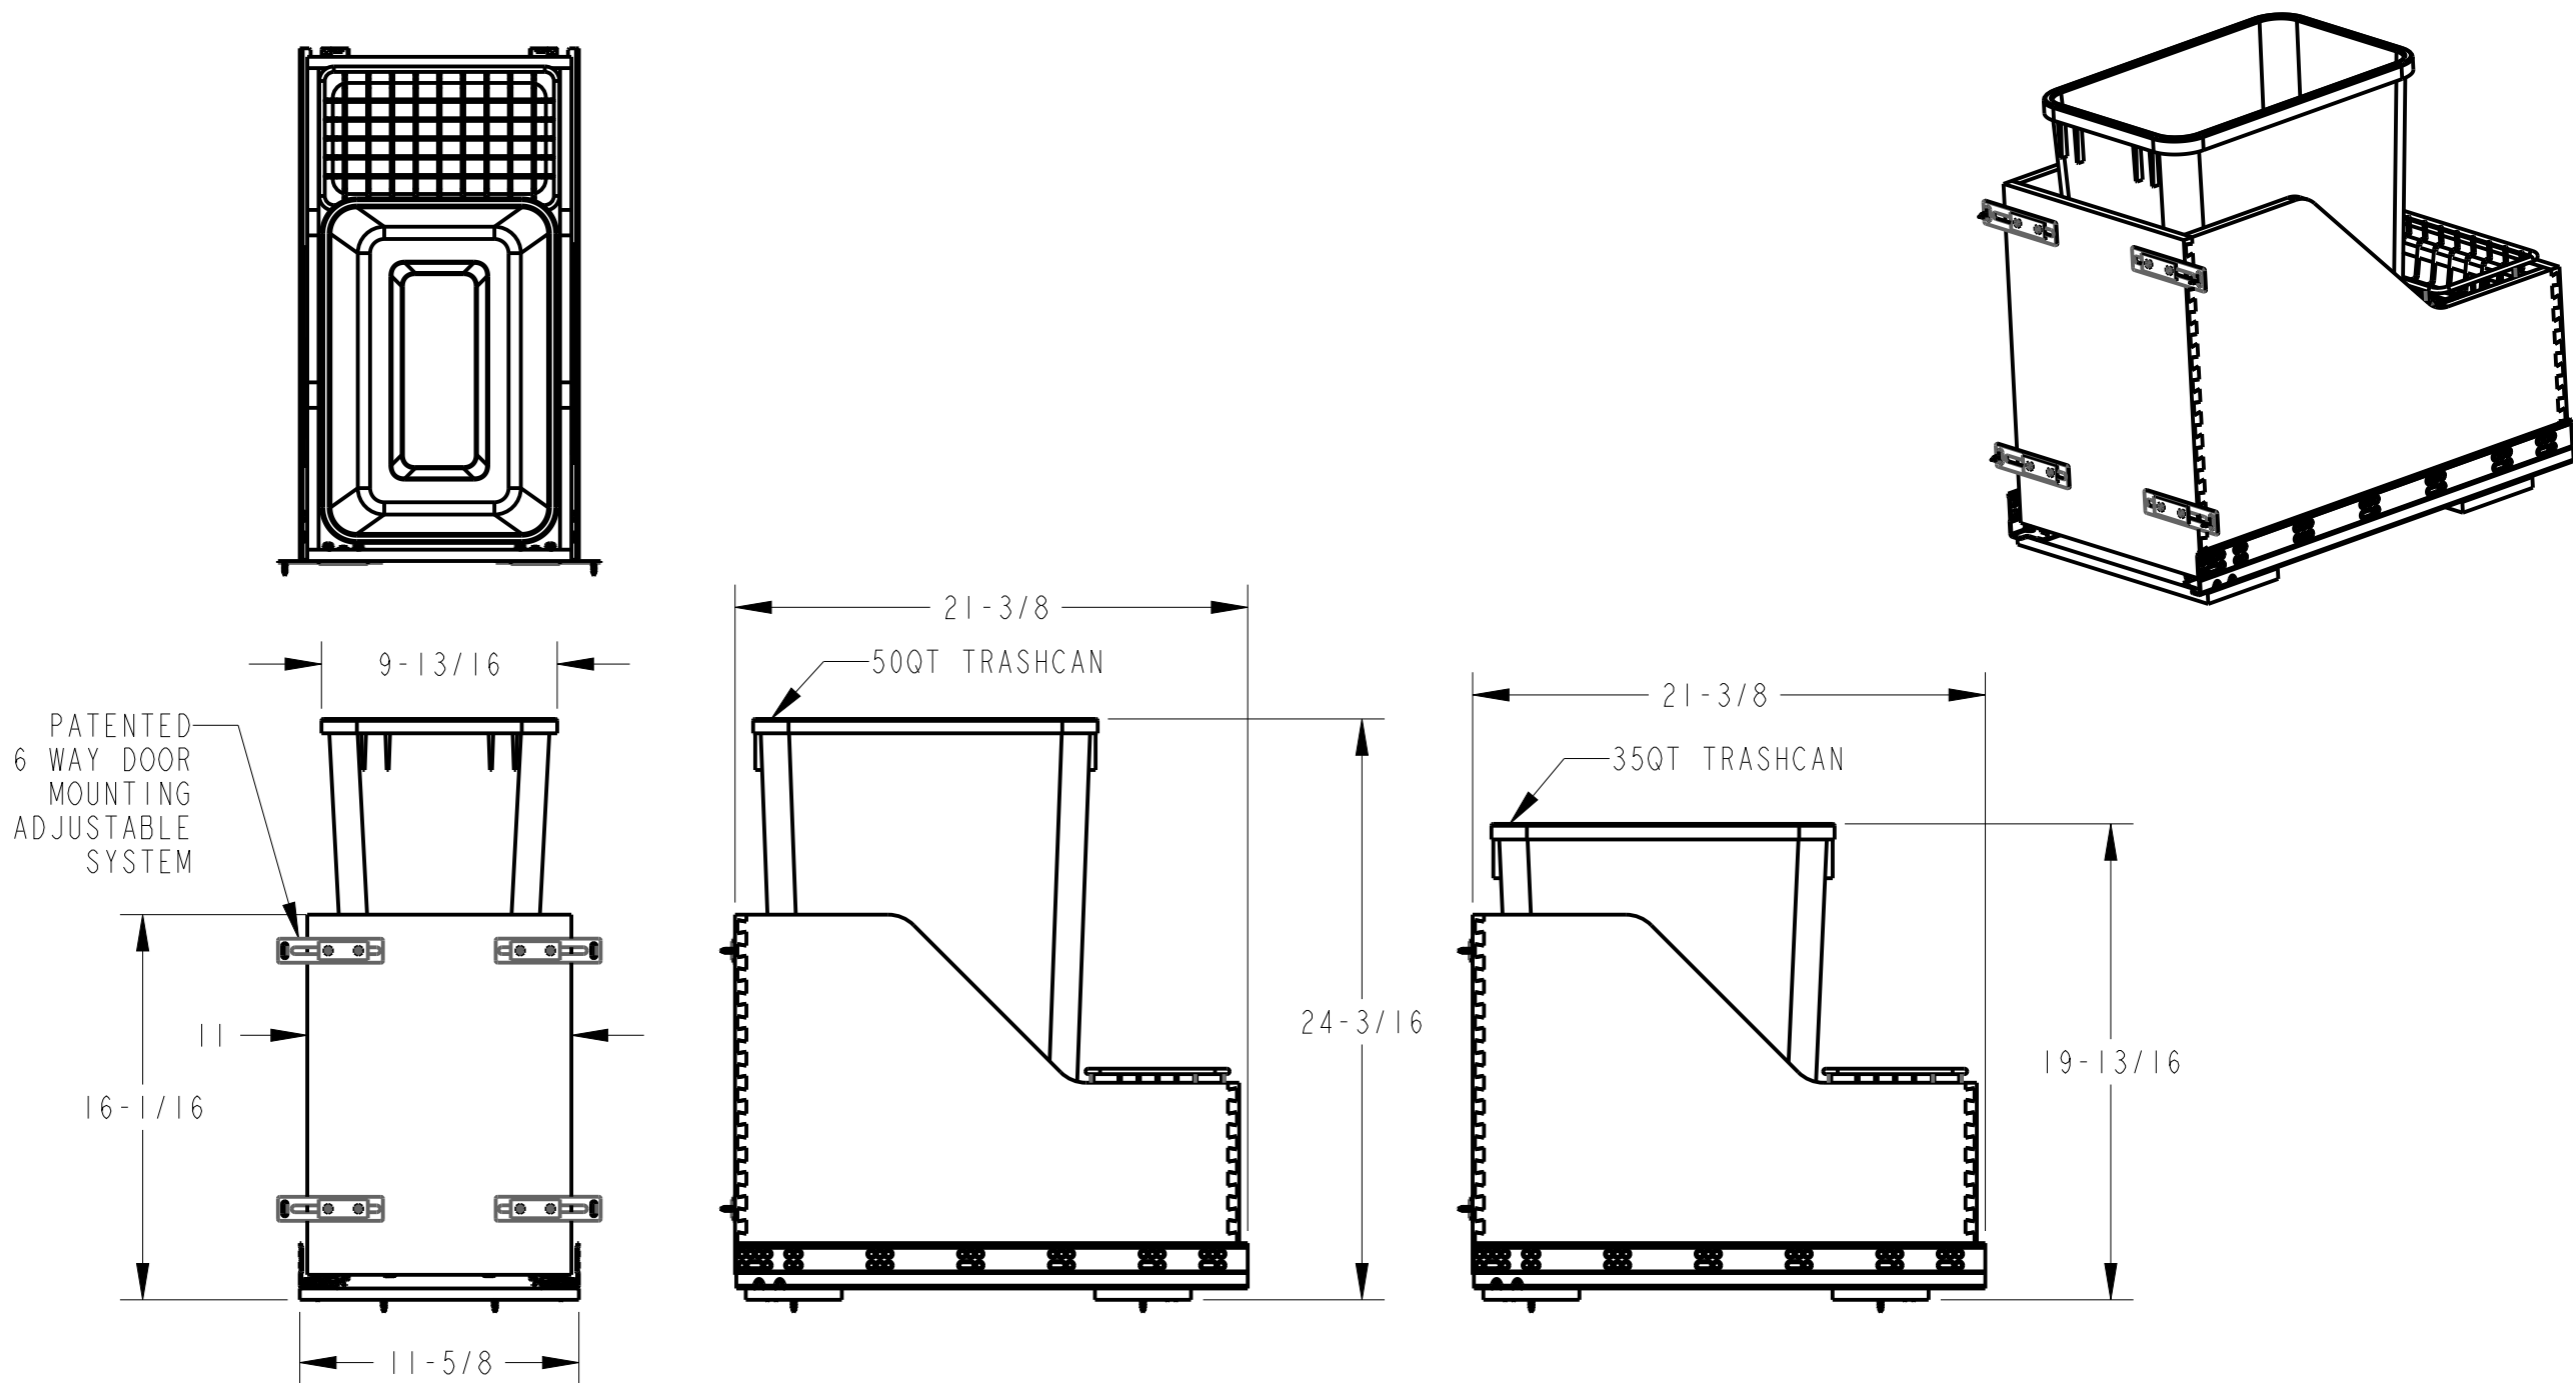

8 7 6 5 4 3 2 1

F E D C B A

HR ITEM NUMBER	PRODUCT DESCRIPTION
CDM-WBMS35B	SINGLE 35QT WOOD BOTTOM MOUNT SOFT CLOSE TRASHCAN ROLLOUT, DOOR MOUNTING, BLACK
CDM-WBMS35WH	SINGLE 35QT WOOD BOTTOM MOUNT SOFT CLOSE TRASHCAN ROLLOUT, DOOR MOUNTING, WHITE
CDM-WBMS35G	SINGLE 35QT WOOD BOTTOM MOUNT SOFT CLOSE TRASHCAN ROLLOUT, DOOR MOUNTING, GREY
CDM-WBMS50B	SINGLE 50QT WOOD BOTTOM MOUNT SOFT CLOSE TRASHCAN ROLLOUT, DOOR MOUNTING, BLACK
CDM-WBMS50WH	SINGLE 50QT WOOD BOTTOM MOUNT SOFT CLOSE TRASHCAN ROLLOUT, DOOR MOUNTING, WHITE
CDM-WBMS50G	SINGLE 50QT WOOD BOTTOM MOUNT SOFT CLOSE TRASHCAN ROLLOUT, DOOR MOUNTING, GREY

DOCUMENT STATUS		<b>Released</b>	
UNLESS OTHERWISE SPECIFIED DIMENSIONS ARE IN INCHES (IN)			
MATERIAL	FINISH	DESCRIPTION	
WHITE BIRCH	UV COATED	WOOD BOTTOM MOUNT SOFT CLOSE TRASHCAN ROLLOUT, DOOR MOUNTING, 12 INCH OPENING	
THIRD ANGLE PROJECTION		DATE	DRAWING NUMBER
		18JAN2023	CDM-WBMS12
SIZE	SCALE	REV	
A3	0.125	<b>B</b>	
SHEET		1 / 1	