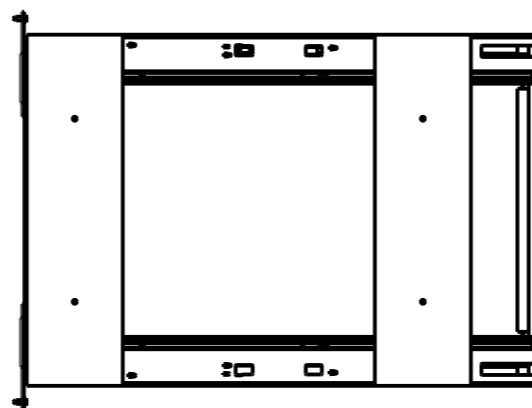

8 7 6 5 4 3 2 1

F
E
D
C
B
A

F
E
D
C
B
A

ITEM NUMBER	DESCRIPTION
CDM-WBMS35B	SINGLE 35 QUART WOOD BOTTOM MOUNT SOFT-CLOSE TRASHCAN PULLOUT FOR DOOR MOUNTING, BLACK
CDM-WBMS35WH	SINGLE 35 QUART WOOD BOTTOM MOUNT SOFT-CLOSE TRASHCAN PULLOUT FOR DOOR MOUNTING, WHITE
CDM-WBMS35G	SINGLE 35 QUART WOOD BOTTOM MOUNT SOFT-CLOSE TRASHCAN PULLOUT FOR DOOR MOUNTING, GREY

DRAWING NUMBER CDM-WBM		REV F
SIZE A3	SCALE 0.125	SHEET 2 / 7
DOCUMENT STATUS		Released

8 7 6 5 4 3 2 1

8 7 6 5 4 3 2 1

F
E
D
C
B
A

F
E
D
C
B
A

ITEM NUMBER	DESCRIPTION
CDM-WBMD35B	DOUBLE 35 QUART WOOD BOTTOM MOUNT SOFT-CLOSE TRASHCAN PULLOUT FOR DOOR MOUNTING, BLACK
CDM-WBMD35WH	DOUBLE 35 QUART WOOD BOTTOM MOUNT SOFT-CLOSE TRASHCAN PULLOUT FOR DOOR MOUNTING, WHITE
CDM-WBMD35G	DOUBLE 35 QUART WOOD BOTTOM MOUNT SOFT-CLOSE TRASHCAN PULLOUT FOR DOOR MOUNTING, GREY