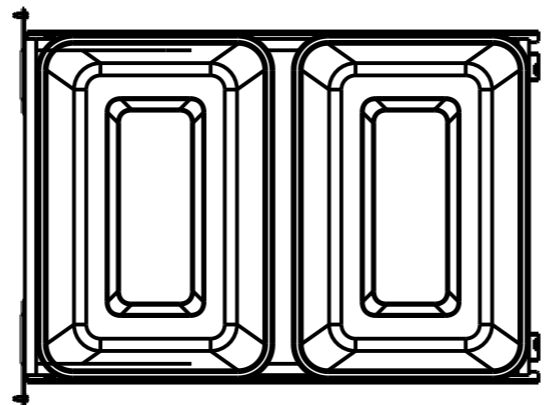

8 7 6 5 4 3 2 1

F
E
D
C
B
A

F
E
D
C
B
A

ITEM NUMBER	DESCRIPTION
CDM-WBMS35B	SINGLE 35 QUART WOOD BOTTOM MOUNT SOFT-CLOSE TRASHCAN PULLOUT FOR DOOR MOUNTING, BLACK
CDM-WBMS35WH	SINGLE 35 QUART WOOD BOTTOM MOUNT SOFT-CLOSE TRASHCAN PULLOUT FOR DOOR MOUNTING, WHITE
CDM-WBMS35G	SINGLE 35 QUART WOOD BOTTOM MOUNT SOFT-CLOSE TRASHCAN PULLOUT FOR DOOR MOUNTING, GREY

DRAWING NUMBER CDM-WBM		REV F
SIZE A3	SCALE 0.125	SHEET 2 / 7
DOCUMENT STATUS		Released

8 7 6 5 4 3 2 1

8 7 6 5 4 3 2 1

F
E
D
C
B
A

F
E
D
C
B
A

ITEM NUMBER	DESCRIPTION
CDM-WBMD35B	DOUBLE 35 QUART WOOD BOTTOM MOUNT SOFT-CLOSE TRASHCAN PULLOUT FOR DOOR MOUNTING, BLACK
CDM-WBMD35WH	DOUBLE 35 QUART WOOD BOTTOM MOUNT SOFT-CLOSE TRASHCAN PULLOUT FOR DOOR MOUNTING, WHITE
CDM-WBMD35G	DOUBLE 35 QUART WOOD BOTTOM MOUNT SOFT-CLOSE TRASHCAN PULLOUT FOR DOOR MOUNTING, GREY

DRAWING NUMBER CDM-WBM		REV F
SIZE A3	SCALE 0.125	SHEET 3 / 7
DOCUMENT STATUS		Released

8 7 6 5 4 3 2 1

8 7 6 5 4 3 2 1

F
E
D
C
B
A

F
E
D
C
B
A

ITEM NUMBER	DESCRIPTION
CDM-WBMS50B	SINGLE 50 QUART WOOD BOTTOM MOUNT SOFT-CLOSE TRASHCAN PULLOUT FOR DOOR MOUNTING, BLACK
CDM-WBMS50WH	SINGLE 50 QUART WOOD BOTTOM MOUNT SOFT-CLOSE TRASHCAN PULLOUT FOR DOOR MOUNTING, WHITE
CDM-WBMS50G	SINGLE 50 QUART WOOD BOTTOM MOUNT SOFT-CLOSE TRASHCAN PULLOUT FOR DOOR MOUNTING, GREY

DRAWING NUMBER CDM-WBM		REV F
SIZE A3	SCALE 0.125	SHEET 4 / 7
DOCUMENT STATUS		Released

8 7 6 5 4 3 2 1

8 7 6 5 4 3 2 1

F
E
D
C
B
A

F
E
D
C
B
A

ITEM NUMBER	DESCRIPTION
CDM-WBMD50B	DOUBLE 50 QUART WOOD BOTTOM MOUNT SOFT-CLOSE TRASHCAN PULLOUT FOR DOOR MOUNTING, BLACK
CDM-WBMD50WH	DOUBLE 50 QUART WOOD BOTTOM MOUNT SOFT-CLOSE TRASHCAN PULLOUT FOR DOOR MOUNTING, WHITE
CDM-WBMD50G	DOUBLE 50 QUART WOOD BOTTOM MOUNT SOFT-CLOSE TRASHCAN PULLOUT FOR DOOR MOUNTING, GREY