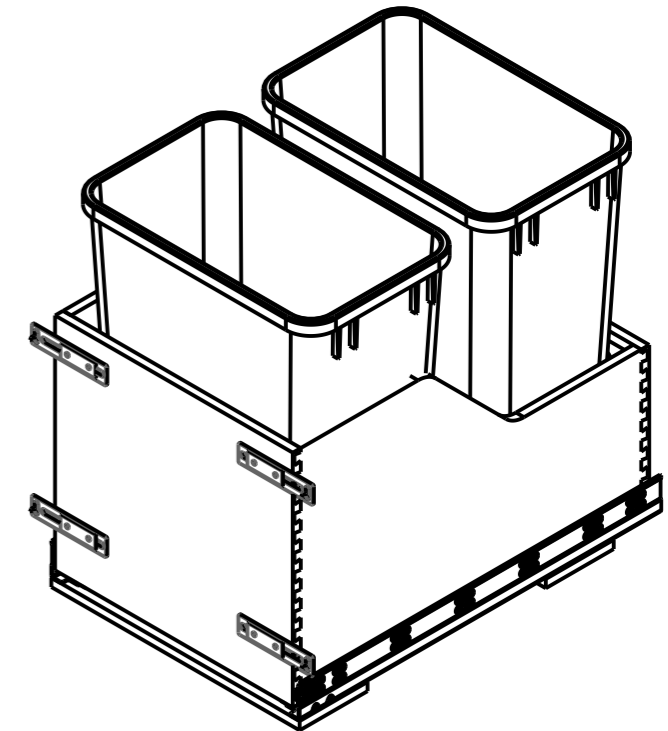

8 7 6 5 4 3 2 1

F
E
D
C
B
A

F
E
D
C
B
A

ITEM NUMBER	DESCRIPTION
CDM-WBMS35B	SINGLE 35 QUART WOOD BOTTOM MOUNT SOFT-CLOSE TRASHCAN PULLOUT FOR DOOR MOUNTING, BLACK
CDM-WBMS35WH	SINGLE 35 QUART WOOD BOTTOM MOUNT SOFT-CLOSE TRASHCAN PULLOUT FOR DOOR MOUNTING, WHITE
CDM-WBMS35G	SINGLE 35 QUART WOOD BOTTOM MOUNT SOFT-CLOSE TRASHCAN PULLOUT FOR DOOR MOUNTING, GREY

DRAWING NUMBER CDM-WBM		REV F
SIZE A3	SCALE 0.125	SHEET 2 / 7
DOCUMENT STATUS		Released

8 7 6 5 4 3 2 1

8 7 6 5 4 3 2 1

F
E
D
C
B
A

F
E
D
C
B
A

ITEM NUMBER	DESCRIPTION
CDM-WBMD35B	DOUBLE 35 QUART WOOD BOTTOM MOUNT SOFT-CLOSE TRASHCAN PULLOUT FOR DOOR MOUNTING, BLACK
CDM-WBMD35WH	DOUBLE 35 QUART WOOD BOTTOM MOUNT SOFT-CLOSE TRASHCAN PULLOUT FOR DOOR MOUNTING, WHITE
CDM-WBMD35G	DOUBLE 35 QUART WOOD BOTTOM MOUNT SOFT-CLOSE TRASHCAN PULLOUT FOR DOOR MOUNTING, GREY

DRAWING NUMBER CDM-WBM		REV F
SIZE A3	SCALE 0.125	SHEET 3 / 7
DOCUMENT STATUS		Released

8 7 6 5 4 3 2 1

8 7 6 5 4 3 2 1

F
E
D
C
B
A

F
E
D
C
B
A

ITEM NUMBER	DESCRIPTION
CDM-WBMS50B	SINGLE 50 QUART WOOD BOTTOM MOUNT SOFT-CLOSE TRASHCAN PULLOUT FOR DOOR MOUNTING, BLACK
CDM-WBMS50WH	SINGLE 50 QUART WOOD BOTTOM MOUNT SOFT-CLOSE TRASHCAN PULLOUT FOR DOOR MOUNTING, WHITE
CDM-WBMS50G	SINGLE 50 QUART WOOD BOTTOM MOUNT SOFT-CLOSE TRASHCAN PULLOUT FOR DOOR MOUNTING, GREY