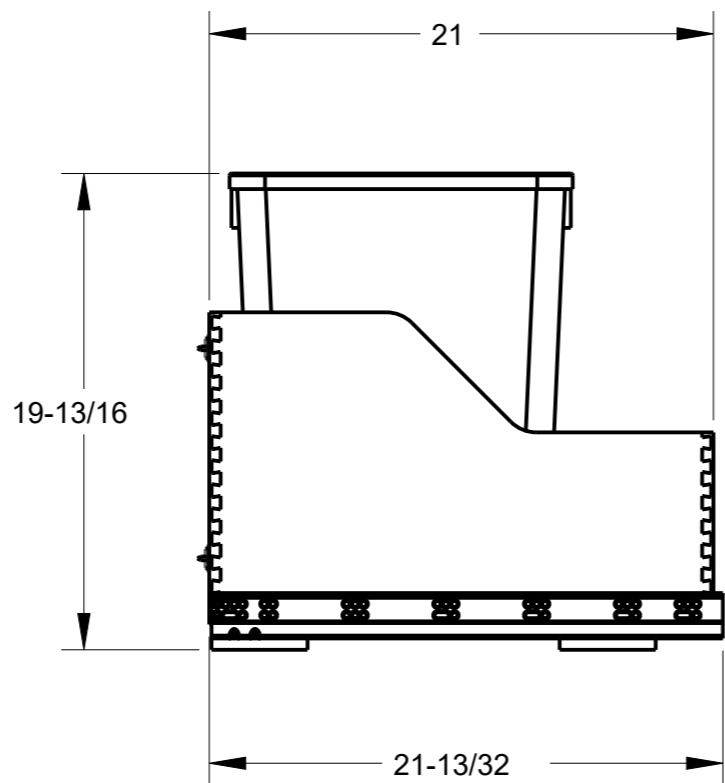

DOCUMENT STATUS Released	
UNLESS OTHERWISE SPECIFIED DIMENSIONS ARE IN INCHES (IN)	
MATERIAL WHITE BIRCH	FINISH UV COATED
THIRD ANGLE PROJECTION 	DATE 18AUG2016

DESCRIPTION PREASSEMBLED PULLOUT WASTE CONTAINER WITH DOOR MOUNTED BRACKET		
DRAWING NUMBER CDM-WBM		REV F
SIZE A3	SCALE 0.125	SHEET 1 / 7

8 7 6 5 4 3 2 1

F
E
D
C
B
A

F
E
D
C
B
A

ITEM NUMBER	DESCRIPTION
CDM-WBMS35B	SINGLE 35 QUART WOOD BOTTOM MOUNT SOFT-CLOSE TRASHCAN PULLOUT FOR DOOR MOUNTING, BLACK
CDM-WBMS35WH	SINGLE 35 QUART WOOD BOTTOM MOUNT SOFT-CLOSE TRASHCAN PULLOUT FOR DOOR MOUNTING, WHITE
CDM-WBMS35G	SINGLE 35 QUART WOOD BOTTOM MOUNT SOFT-CLOSE TRASHCAN PULLOUT FOR DOOR MOUNTING, GREY

DRAWING NUMBER CDM-WBM		REV F
SIZE A3	SCALE 0.125	SHEET 2 / 7
DOCUMENT STATUS		Released

8 7 6 5 4 3 2 1

8 7 6 5 4 3 2 1

F
E
D
C
B
A

F
E
D
C
B
A

ITEM NUMBER	DESCRIPTION
CDM-WBMD35B	DOUBLE 35 QUART WOOD BOTTOM MOUNT SOFT-CLOSE TRASHCAN PULLOUT FOR DOOR MOUNTING, BLACK
CDM-WBMD35WH	DOUBLE 35 QUART WOOD BOTTOM MOUNT SOFT-CLOSE TRASHCAN PULLOUT FOR DOOR MOUNTING, WHITE
CDM-WBMD35G	DOUBLE 35 QUART WOOD BOTTOM MOUNT SOFT-CLOSE TRASHCAN PULLOUT FOR DOOR MOUNTING, GREY

DRAWING NUMBER CDM-WBM		REV F
SIZE A3	SCALE 0.125	SHEET 3 / 7
DOCUMENT STATUS		Released

8 7 6 5 4 3 2 1

8 7 6 5 4 3 2 1

F
E
D
C
B
A

F
E
D
C
B
A

ITEM NUMBER	DESCRIPTION
CDM-WBMS50B	SINGLE 50 QUART WOOD BOTTOM MOUNT SOFT-CLOSE TRASHCAN PULLOUT FOR DOOR MOUNTING, BLACK
CDM-WBMS50WH	SINGLE 50 QUART WOOD BOTTOM MOUNT SOFT-CLOSE TRASHCAN PULLOUT FOR DOOR MOUNTING, WHITE
CDM-WBMS50G	SINGLE 50 QUART WOOD BOTTOM MOUNT SOFT-CLOSE TRASHCAN PULLOUT FOR DOOR MOUNTING, GREY