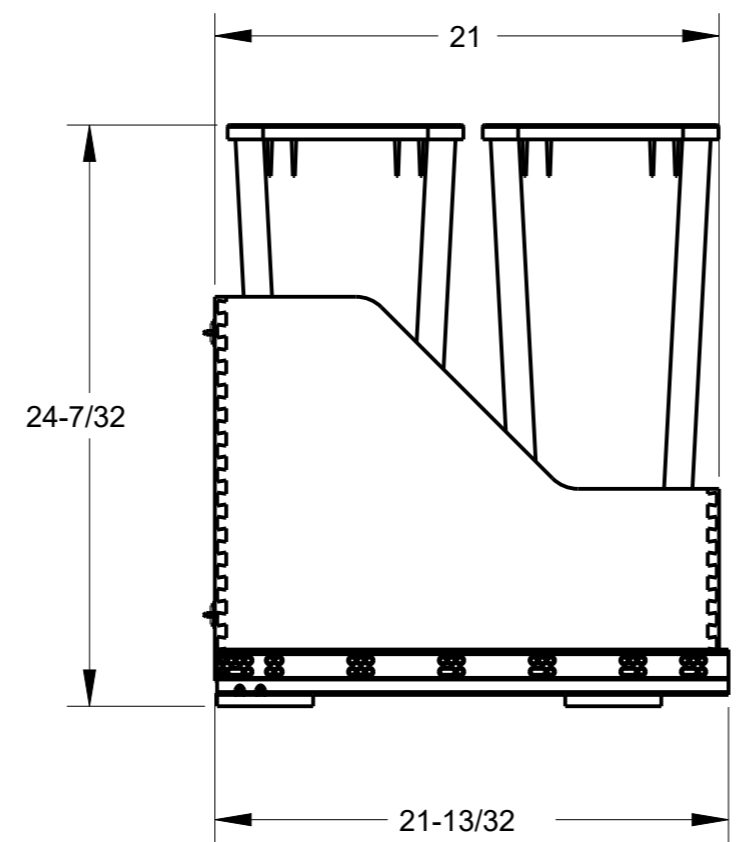

8 7 6 5 4 3 2 1

F
E
D
C
B
A

F
E
D
C
B
A

ITEM NUMBER	DESCRIPTION
CDM-WBMS35B	SINGLE 35 QUART WOOD BOTTOM MOUNT SOFT-CLOSE TRASHCAN PULLOUT FOR DOOR MOUNTING, BLACK
CDM-WBMS35WH	SINGLE 35 QUART WOOD BOTTOM MOUNT SOFT-CLOSE TRASHCAN PULLOUT FOR DOOR MOUNTING, WHITE
CDM-WBMS35G	SINGLE 35 QUART WOOD BOTTOM MOUNT SOFT-CLOSE TRASHCAN PULLOUT FOR DOOR MOUNTING, GREY

DRAWING NUMBER CDM-WBM		REV F
SIZE A3	SCALE 0.125	SHEET 2 / 7
DOCUMENT STATUS		Released

8 7 6 5 4 3 2 1

8 7 6 5 4 3 2 1

F
E
D
C
B
A

F
E
D
C
B
A

ITEM NUMBER	DESCRIPTION
CDM-WBMD35B	DOUBLE 35 QUART WOOD BOTTOM MOUNT SOFT-CLOSE TRASHCAN PULLOUT FOR DOOR MOUNTING, BLACK
CDM-WBMD35WH	DOUBLE 35 QUART WOOD BOTTOM MOUNT SOFT-CLOSE TRASHCAN PULLOUT FOR DOOR MOUNTING, WHITE
CDM-WBMD35G	DOUBLE 35 QUART WOOD BOTTOM MOUNT SOFT-CLOSE TRASHCAN PULLOUT FOR DOOR MOUNTING, GREY

DRAWING NUMBER CDM-WBM		REV F
SIZE A3	SCALE 0.125	SHEET 3 / 7
DOCUMENT STATUS		Released

8 7 6 5 4 3 2 1

8 7 6 5 4 3 2 1

F
E
D
C
B
A

F
E
D
C
B
A

ITEM NUMBER	DESCRIPTION
CDM-WBMS50B	SINGLE 50 QUART WOOD BOTTOM MOUNT SOFT-CLOSE TRASHCAN PULLOUT FOR DOOR MOUNTING, BLACK
CDM-WBMS50WH	SINGLE 50 QUART WOOD BOTTOM MOUNT SOFT-CLOSE TRASHCAN PULLOUT FOR DOOR MOUNTING, WHITE
CDM-WBMS50G	SINGLE 50 QUART WOOD BOTTOM MOUNT SOFT-CLOSE TRASHCAN PULLOUT FOR DOOR MOUNTING, GREY

DRAWING NUMBER CDM-WBM		REV F
SIZE A3	SCALE 0.125	SHEET 4 / 7
DOCUMENT STATUS		Released

8 7 6 5 4 3 2 1

8 7 6 5 4 3 2 1

F
E
D
C
B
A

F
E
D
C
B
A

ITEM NUMBER	DESCRIPTION
CDM-WBMD50B	DOUBLE 50 QUART WOOD BOTTOM MOUNT SOFT-CLOSE TRASHCAN PULLOUT FOR DOOR MOUNTING, BLACK
CDM-WBMD50WH	DOUBLE 50 QUART WOOD BOTTOM MOUNT SOFT-CLOSE TRASHCAN PULLOUT FOR DOOR MOUNTING, WHITE
CDM-WBMD50G	DOUBLE 50 QUART WOOD BOTTOM MOUNT SOFT-CLOSE TRASHCAN PULLOUT FOR DOOR MOUNTING, GREY