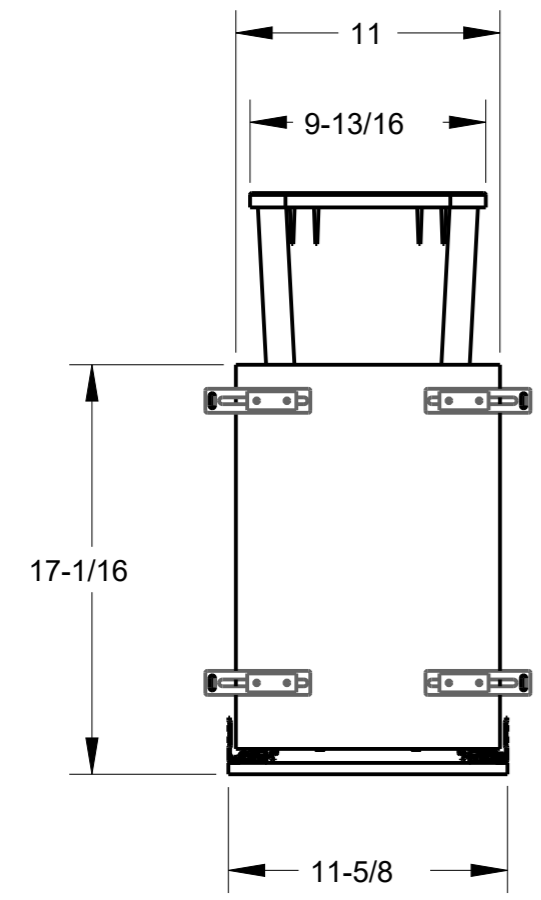

8 7 6 5 4 3 2 1

F
E
D
C
B
A

F
E
D
C
B
A

ITEM NUMBER	DESCRIPTION
CDM-WBMS35B	SINGLE 35 QUART WOOD BOTTOM MOUNT SOFT-CLOSE TRASHCAN PULLOUT FOR DOOR MOUNTING, BLACK
CDM-WBMS35WH	SINGLE 35 QUART WOOD BOTTOM MOUNT SOFT-CLOSE TRASHCAN PULLOUT FOR DOOR MOUNTING, WHITE
CDM-WBMS35G	SINGLE 35 QUART WOOD BOTTOM MOUNT SOFT-CLOSE TRASHCAN PULLOUT FOR DOOR MOUNTING, GREY

DRAWING NUMBER CDM-WBM		REV F
SIZE A3	SCALE 0.125	SHEET 2 / 7
DOCUMENT STATUS		Released

8 7 6 5 4 3 2 1

8 7 6 5 4 3 2 1

F
E
D
C
B
A

F
E
D
C
B
A

ITEM NUMBER	DESCRIPTION
CDM-WBMD35B	DOUBLE 35 QUART WOOD BOTTOM MOUNT SOFT-CLOSE TRASHCAN PULLOUT FOR DOOR MOUNTING, BLACK
CDM-WBMD35WH	DOUBLE 35 QUART WOOD BOTTOM MOUNT SOFT-CLOSE TRASHCAN PULLOUT FOR DOOR MOUNTING, WHITE
CDM-WBMD35G	DOUBLE 35 QUART WOOD BOTTOM MOUNT SOFT-CLOSE TRASHCAN PULLOUT FOR DOOR MOUNTING, GREY

DRAWING NUMBER CDM-WBM		REV F
SIZE A3	SCALE 0.125	SHEET 3 / 7
DOCUMENT STATUS		Released

8 7 6 5 4 3 2 1

8 7 6 5 4 3 2 1

F
E
D
C
B
A

F
E
D
C
B
A

ITEM NUMBER	DESCRIPTION
CDM-WBMS50B	SINGLE 50 QUART WOOD BOTTOM MOUNT SOFT-CLOSE TRASHCAN PULLOUT FOR DOOR MOUNTING, BLACK
CDM-WBMS50WH	SINGLE 50 QUART WOOD BOTTOM MOUNT SOFT-CLOSE TRASHCAN PULLOUT FOR DOOR MOUNTING, WHITE
CDM-WBMS50G	SINGLE 50 QUART WOOD BOTTOM MOUNT SOFT-CLOSE TRASHCAN PULLOUT FOR DOOR MOUNTING, GREY

DRAWING NUMBER CDM-WBM		REV F
SIZE A3	SCALE 0.125	SHEET 4 / 7
DOCUMENT STATUS		Released

8 7 6 5 4 3 2 1

8 7 6 5 4 3 2 1

F
E
D
C
B
A

F
E
D
C
B
A

ITEM NUMBER	DESCRIPTION
CDM-WBMD50B	DOUBLE 50 QUART WOOD BOTTOM MOUNT SOFT-CLOSE TRASHCAN PULLOUT FOR DOOR MOUNTING, BLACK
CDM-WBMD50WH	DOUBLE 50 QUART WOOD BOTTOM MOUNT SOFT-CLOSE TRASHCAN PULLOUT FOR DOOR MOUNTING, WHITE
CDM-WBMD50G	DOUBLE 50 QUART WOOD BOTTOM MOUNT SOFT-CLOSE TRASHCAN PULLOUT FOR DOOR MOUNTING, GREY