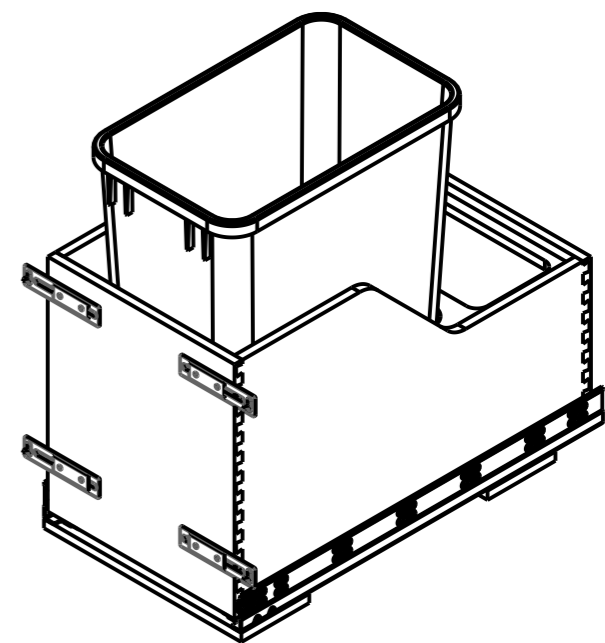

DOCUMENT STATUS Released	
UNLESS OTHERWISE SPECIFIED DIMENSIONS ARE IN INCHES (IN)	
MATERIAL WHITE BIRCH	FINISH UV COATED
THIRD ANGLE PROJECTION 	DATE 18AUG2016

DESCRIPTION PREASSEMBLED PULLOUT WASTE CONTAINER WITH DOOR MOUNTED BRACKET		
DRAWING NUMBER CDM-WBM		REV F
SIZE A3	SCALE 0.125	SHEET 1 / 7

8 7 6 5 4 3 2 1

F
E
D
C
B
A

F
E
D
C
B
A

ITEM NUMBER	DESCRIPTION
CDM-WBMS35B	SINGLE 35 QUART WOOD BOTTOM MOUNT SOFT-CLOSE TRASHCAN PULLOUT FOR DOOR MOUNTING, BLACK
CDM-WBMS35WH	SINGLE 35 QUART WOOD BOTTOM MOUNT SOFT-CLOSE TRASHCAN PULLOUT FOR DOOR MOUNTING, WHITE
CDM-WBMS35G	SINGLE 35 QUART WOOD BOTTOM MOUNT SOFT-CLOSE TRASHCAN PULLOUT FOR DOOR MOUNTING, GREY

DRAWING NUMBER CDM-WBM		REV F
SIZE A3	SCALE 0.125	SHEET 2 / 7
DOCUMENT STATUS		Released

8 7 6 5 4 3 2 1

8 7 6 5 4 3 2 1

F
E
D
C
B
A

F
E
D
C
B
A

ITEM NUMBER	DESCRIPTION
CDM-WBMD35B	DOUBLE 35 QUART WOOD BOTTOM MOUNT SOFT-CLOSE TRASHCAN PULLOUT FOR DOOR MOUNTING, BLACK
CDM-WBMD35WH	DOUBLE 35 QUART WOOD BOTTOM MOUNT SOFT-CLOSE TRASHCAN PULLOUT FOR DOOR MOUNTING, WHITE
CDM-WBMD35G	DOUBLE 35 QUART WOOD BOTTOM MOUNT SOFT-CLOSE TRASHCAN PULLOUT FOR DOOR MOUNTING, GREY