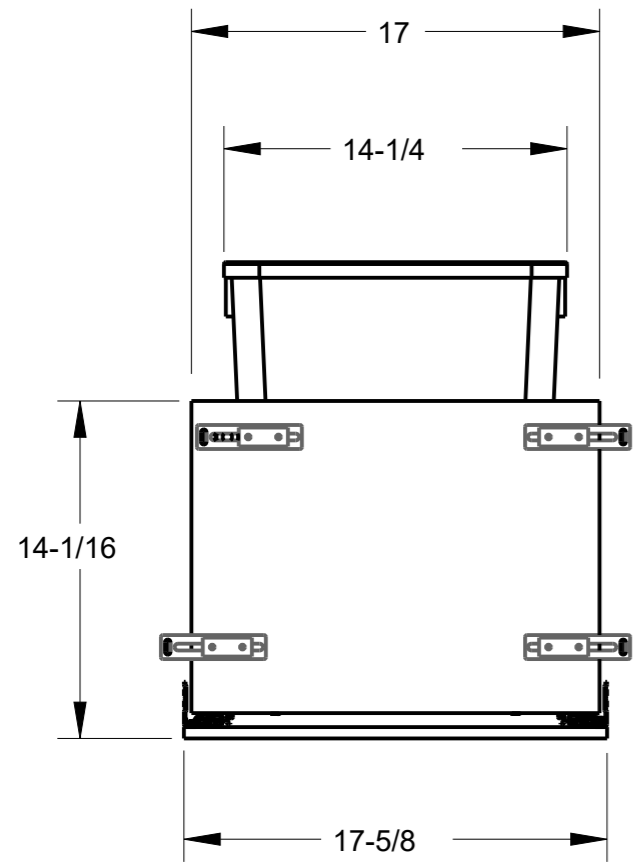

C

C

B

B

A

A

ITEM NUMBER	DESCRIPTION
CDM-WBMD3518B	DOUBLE 35 QUART WOOD BOTTOM MOUNT SOFT-CLOSE TRASHCAN PULLOUT FOR DOOR MOUNTING, BLACK
CDM-WBMD3518WH	DOUBLE 35 QUART WOOD BOTTOM MOUNT SOFT-CLOSE TRASHCAN PULLOUT FOR DOOR MOUNTING, WHITE
CDM-WBMD3518G	DOUBLE 35 QUART WOOD BOTTOM MOUNT SOFT-CLOSE TRASHCAN PULLOUT FOR DOOR MOUNTING, GREY