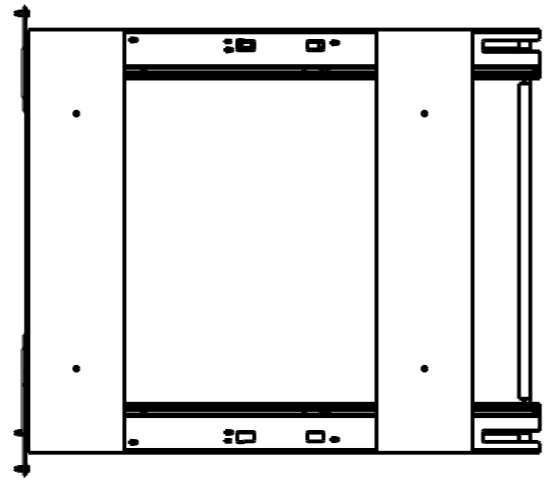

C

C

B

B

A

A

ITEM NUMBER	DESCRIPTION
CDM-WBMD3518B	DOUBLE 35 QUART WOOD BOTTOM MOUNT SOFT-CLOSE TRASHCAN PULLOUT FOR DOOR MOUNTING, BLACK
CDM-WBMD3518WH	DOUBLE 35 QUART WOOD BOTTOM MOUNT SOFT-CLOSE TRASHCAN PULLOUT FOR DOOR MOUNTING, WHITE
CDM-WBMD3518G	DOUBLE 35 QUART WOOD BOTTOM MOUNT SOFT-CLOSE TRASHCAN PULLOUT FOR DOOR MOUNTING, GREY