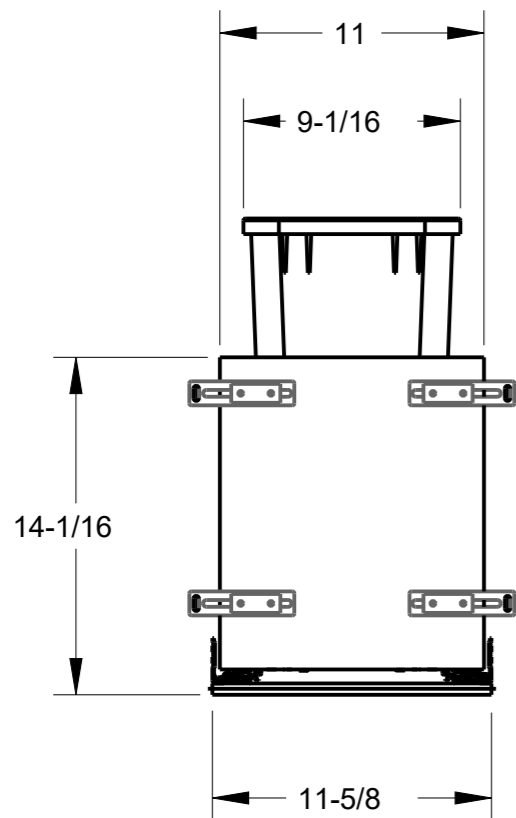

DOCUMENT STATUS Released	
UNLESS OTHERWISE SPECIFIED DIMENSIONS ARE IN INCHES (IN)	
MATERIAL WHITE BIRCH	FINISH UV COATED
THIRD ANGLE PROJECTION 	DATE 18AUG2016

DESCRIPTION PREASSEMBLED PULLOUT WASTE CONTAINER WITH DOOR MOUNTED BRACKET		
DRAWING NUMBER CDM-WBM		REV F
SIZE A3	SCALE 0.125	SHEET 1 / 7

8 7 6 5 4 3 2 1

F
E
D
C
B
A

F
E
D
C
B
A

ITEM NUMBER	DESCRIPTION
CDM-WBMS35B	SINGLE 35 QUART WOOD BOTTOM MOUNT SOFT-CLOSE TRASHCAN PULLOUT FOR DOOR MOUNTING, BLACK
CDM-WBMS35WH	SINGLE 35 QUART WOOD BOTTOM MOUNT SOFT-CLOSE TRASHCAN PULLOUT FOR DOOR MOUNTING, WHITE
CDM-WBMS35G	SINGLE 35 QUART WOOD BOTTOM MOUNT SOFT-CLOSE TRASHCAN PULLOUT FOR DOOR MOUNTING, GREY

DRAWING NUMBER CDM-WBM		REV F
SIZE A3	SCALE 0.125	SHEET 2 / 7
DOCUMENT STATUS		Released

8 7 6 5 4 3 2 1

8 7 6 5 4 3 2 1

F
E
D
C
B
A

F
E
D
C
B
A

ITEM NUMBER	DESCRIPTION
CDM-WBMD35B	DOUBLE 35 QUART WOOD BOTTOM MOUNT SOFT-CLOSE TRASHCAN PULLOUT FOR DOOR MOUNTING, BLACK
CDM-WBMD35WH	DOUBLE 35 QUART WOOD BOTTOM MOUNT SOFT-CLOSE TRASHCAN PULLOUT FOR DOOR MOUNTING, WHITE
CDM-WBMD35G	DOUBLE 35 QUART WOOD BOTTOM MOUNT SOFT-CLOSE TRASHCAN PULLOUT FOR DOOR MOUNTING, GREY

DRAWING NUMBER CDM-WBM		REV F
SIZE A3	SCALE 0.125	SHEET 3 / 7
DOCUMENT STATUS		Released

8 7 6 5 4 3 2 1

8 7 6 5 4 3 2 1

F
E
D
C
B
A

F
E
D
C
B
A

ITEM NUMBER	DESCRIPTION
CDM-WBMS50B	SINGLE 50 QUART WOOD BOTTOM MOUNT SOFT-CLOSE TRASHCAN PULLOUT FOR DOOR MOUNTING, BLACK
CDM-WBMS50WH	SINGLE 50 QUART WOOD BOTTOM MOUNT SOFT-CLOSE TRASHCAN PULLOUT FOR DOOR MOUNTING, WHITE
CDM-WBMS50G	SINGLE 50 QUART WOOD BOTTOM MOUNT SOFT-CLOSE TRASHCAN PULLOUT FOR DOOR MOUNTING, GREY