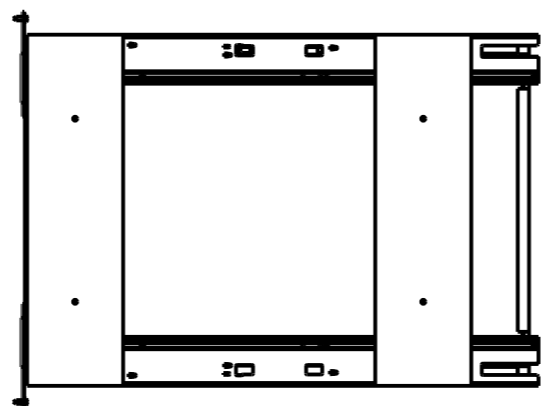

8 7 6 5 4 3 2 1

F
E
D
C
B
A

F
E
D
C
B
A

ITEM NUMBER	DESCRIPTION
CDM-WBMD50B	DOUBLE 50 QUART WOOD BOTTOM MOUNT SOFT-CLOSE TRASHCAN PULLOUT FOR DOOR MOUNTING, BLACK
CDM-WBMD50WH	DOUBLE 50 QUART WOOD BOTTOM MOUNT SOFT-CLOSE TRASHCAN PULLOUT FOR DOOR MOUNTING, WHITE
CDM-WBMD50G	DOUBLE 50 QUART WOOD BOTTOM MOUNT SOFT-CLOSE TRASHCAN PULLOUT FOR DOOR MOUNTING, GREY

DRAWING NUMBER CDM-WBM		REV F
SIZE A3	SCALE 0.125	SHEET 5 / 7
DOCUMENT STATUS		Released

8 7 6 5 4 3 2 1