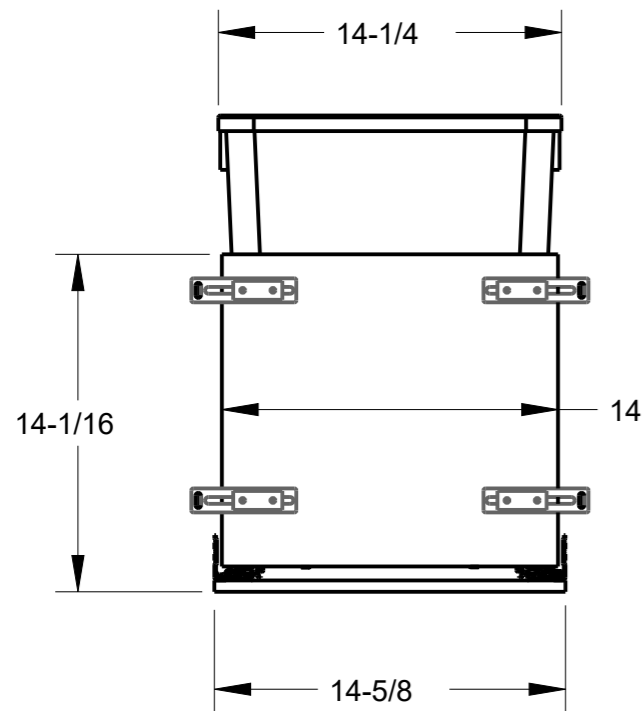

DOCUMENT STATUS Released	
UNLESS OTHERWISE SPECIFIED DIMENSIONS ARE IN INCHES (IN)	
MATERIAL WHITE BIRCH	FINISH UV COATED
THIRD ANGLE PROJECTION 	DATE 18AUG2016

DESCRIPTION PREASSEMBLED PULLOUT WASTE CONTAINER WITH DOOR MOUNTED BRACKET		
DRAWING NUMBER CDM-WBM		REV F
SIZE A3	SCALE 0.125	SHEET 1 / 7

8 7 6 5 4 3 2 1

F
E
D
C
B
A

F
E
D
C
B
A

ITEM NUMBER	DESCRIPTION
CDM-WBMS35B	SINGLE 35 QUART WOOD BOTTOM MOUNT SOFT-CLOSE TRASHCAN PULLOUT FOR DOOR MOUNTING, BLACK
CDM-WBMS35WH	SINGLE 35 QUART WOOD BOTTOM MOUNT SOFT-CLOSE TRASHCAN PULLOUT FOR DOOR MOUNTING, WHITE
CDM-WBMS35G	SINGLE 35 QUART WOOD BOTTOM MOUNT SOFT-CLOSE TRASHCAN PULLOUT FOR DOOR MOUNTING, GREY

DRAWING NUMBER CDM-WBM		REV F
SIZE A3	SCALE 0.125	SHEET 2 / 7
DOCUMENT STATUS		Released

8 7 6 5 4 3 2 1

8 7 6 5 4 3 2 1

F
E
D
C
B
A

F
E
D
C
B
A

ITEM NUMBER	DESCRIPTION
CDM-WBMD35B	DOUBLE 35 QUART WOOD BOTTOM MOUNT SOFT-CLOSE TRASHCAN PULLOUT FOR DOOR MOUNTING, BLACK
CDM-WBMD35WH	DOUBLE 35 QUART WOOD BOTTOM MOUNT SOFT-CLOSE TRASHCAN PULLOUT FOR DOOR MOUNTING, WHITE
CDM-WBMD35G	DOUBLE 35 QUART WOOD BOTTOM MOUNT SOFT-CLOSE TRASHCAN PULLOUT FOR DOOR MOUNTING, GREY

DRAWING NUMBER CDM-WBM		REV F
SIZE A3	SCALE 0.125	SHEET 3 / 7
DOCUMENT STATUS		Released

8 7 6 5 4 3 2 1

8 7 6 5 4 3 2 1

F
E
D
C
B
A

F
E
D
C
B
A

ITEM NUMBER	DESCRIPTION
CDM-WBMS50B	SINGLE 50 QUART WOOD BOTTOM MOUNT SOFT-CLOSE TRASHCAN PULLOUT FOR DOOR MOUNTING, BLACK
CDM-WBMS50WH	SINGLE 50 QUART WOOD BOTTOM MOUNT SOFT-CLOSE TRASHCAN PULLOUT FOR DOOR MOUNTING, WHITE
CDM-WBMS50G	SINGLE 50 QUART WOOD BOTTOM MOUNT SOFT-CLOSE TRASHCAN PULLOUT FOR DOOR MOUNTING, GREY