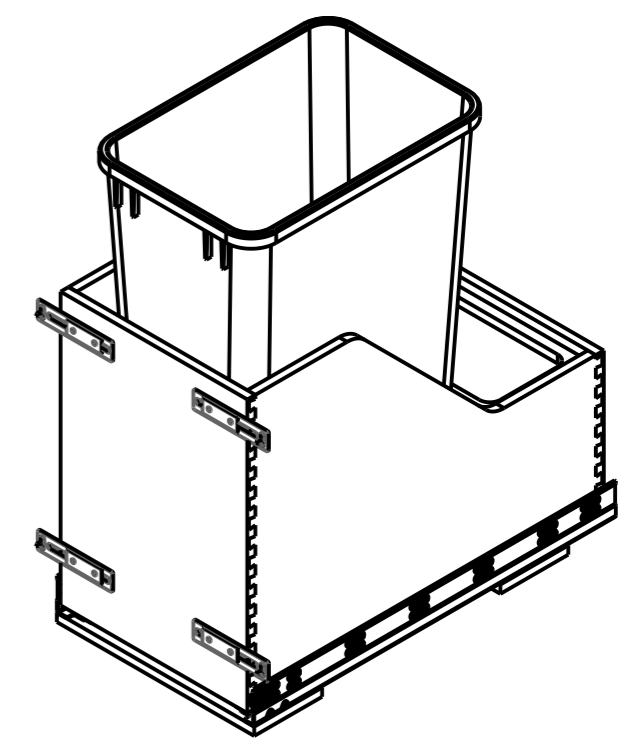

8 7 6 5 4 3 2 1

F
E
D
C
B
A

F
E
D
C
B
A

ITEM NUMBER	DESCRIPTION
CDM-WBMS35B	SINGLE 35 QUART WOOD BOTTOM MOUNT SOFT-CLOSE TRASHCAN PULLOUT FOR DOOR MOUNTING, BLACK
CDM-WBMS35WH	SINGLE 35 QUART WOOD BOTTOM MOUNT SOFT-CLOSE TRASHCAN PULLOUT FOR DOOR MOUNTING, WHITE
CDM-WBMS35G	SINGLE 35 QUART WOOD BOTTOM MOUNT SOFT-CLOSE TRASHCAN PULLOUT FOR DOOR MOUNTING, GREY

DRAWING NUMBER CDM-WBM		REV F
SIZE A3	SCALE 0.125	SHEET 2 / 7
DOCUMENT STATUS		Released

8 7 6 5 4 3 2 1

8 7 6 5 4 3 2 1

F
E
D
C
B
A

F
E
D
C
B
A

ITEM NUMBER	DESCRIPTION
CDM-WBMD35B	DOUBLE 35 QUART WOOD BOTTOM MOUNT SOFT-CLOSE TRASHCAN PULLOUT FOR DOOR MOUNTING, BLACK
CDM-WBMD35WH	DOUBLE 35 QUART WOOD BOTTOM MOUNT SOFT-CLOSE TRASHCAN PULLOUT FOR DOOR MOUNTING, WHITE
CDM-WBMD35G	DOUBLE 35 QUART WOOD BOTTOM MOUNT SOFT-CLOSE TRASHCAN PULLOUT FOR DOOR MOUNTING, GREY

DRAWING NUMBER CDM-WBM		REV F
SIZE A3	SCALE 0.125	SHEET 3 / 7
DOCUMENT STATUS		Released

8 7 6 5 4 3 2 1

8 7 6 5 4 3 2 1

F
E
D
C
B
A

F
E
D
C
B
A

ITEM NUMBER	DESCRIPTION
CDM-WBMS50B	SINGLE 50 QUART WOOD BOTTOM MOUNT SOFT-CLOSE TRASHCAN PULLOUT FOR DOOR MOUNTING, BLACK
CDM-WBMS50WH	SINGLE 50 QUART WOOD BOTTOM MOUNT SOFT-CLOSE TRASHCAN PULLOUT FOR DOOR MOUNTING, WHITE
CDM-WBMS50G	SINGLE 50 QUART WOOD BOTTOM MOUNT SOFT-CLOSE TRASHCAN PULLOUT FOR DOOR MOUNTING, GREY