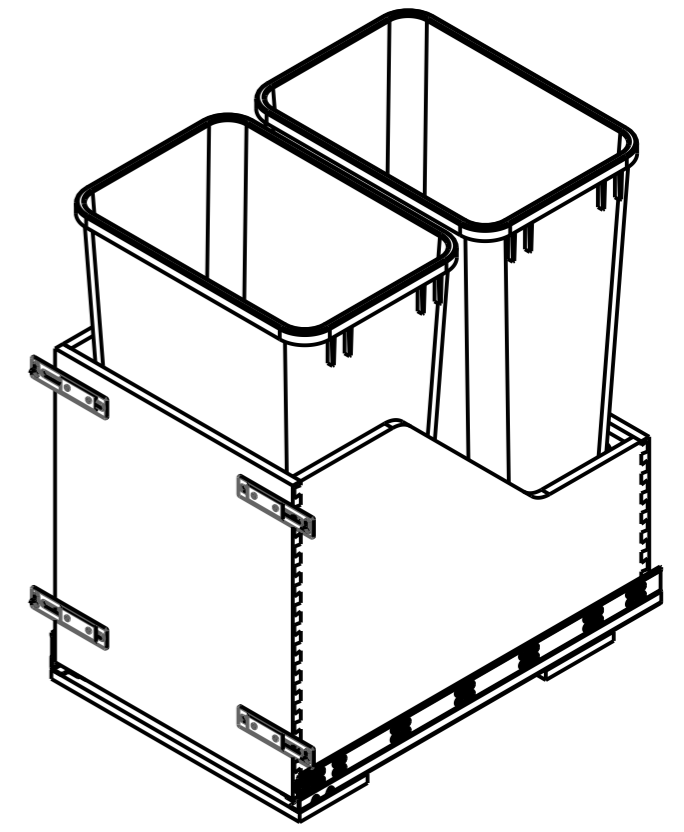

8 7 6 5 4 3 2 1

F
E
D
C
B
A

F
E
D
C
B
A

ITEM NUMBER	DESCRIPTION
CDM-WBMS35B	SINGLE 35 QUART WOOD BOTTOM MOUNT SOFT-CLOSE TRASHCAN PULLOUT FOR DOOR MOUNTING, BLACK
CDM-WBMS35WH	SINGLE 35 QUART WOOD BOTTOM MOUNT SOFT-CLOSE TRASHCAN PULLOUT FOR DOOR MOUNTING, WHITE
CDM-WBMS35G	SINGLE 35 QUART WOOD BOTTOM MOUNT SOFT-CLOSE TRASHCAN PULLOUT FOR DOOR MOUNTING, GREY

DRAWING NUMBER CDM-WBM		REV F
SIZE A3	SCALE 0.125	SHEET 2 / 7
DOCUMENT STATUS		Released

8 7 6 5 4 3 2 1

8 7 6 5 4 3 2 1

F
E
D
C
B
A

F
E
D
C
B
A

ITEM NUMBER	DESCRIPTION
CDM-WBMD35B	DOUBLE 35 QUART WOOD BOTTOM MOUNT SOFT-CLOSE TRASHCAN PULLOUT FOR DOOR MOUNTING, BLACK
CDM-WBMD35WH	DOUBLE 35 QUART WOOD BOTTOM MOUNT SOFT-CLOSE TRASHCAN PULLOUT FOR DOOR MOUNTING, WHITE
CDM-WBMD35G	DOUBLE 35 QUART WOOD BOTTOM MOUNT SOFT-CLOSE TRASHCAN PULLOUT FOR DOOR MOUNTING, GREY

DRAWING NUMBER CDM-WBM		REV F
SIZE A3	SCALE 0.125	SHEET 3 / 7
DOCUMENT STATUS		Released

8 7 6 5 4 3 2 1

8 7 6 5 4 3 2 1

F
E
D
C
B
A

F
E
D
C
B
A

ITEM NUMBER	DESCRIPTION
CDM-WBMS50B	SINGLE 50 QUART WOOD BOTTOM MOUNT SOFT-CLOSE TRASHCAN PULLOUT FOR DOOR MOUNTING, BLACK
CDM-WBMS50WH	SINGLE 50 QUART WOOD BOTTOM MOUNT SOFT-CLOSE TRASHCAN PULLOUT FOR DOOR MOUNTING, WHITE
CDM-WBMS50G	SINGLE 50 QUART WOOD BOTTOM MOUNT SOFT-CLOSE TRASHCAN PULLOUT FOR DOOR MOUNTING, GREY

DRAWING NUMBER CDM-WBM		REV F
SIZE A3	SCALE 0.125	SHEET 4 / 7
DOCUMENT STATUS		Released

8 7 6 5 4 3 2 1

8 7 6 5 4 3 2 1

F
E
D
C
B
A

F
E
D
C
B
A

ITEM NUMBER	DESCRIPTION
CDM-WBMD50B	DOUBLE 50 QUART WOOD BOTTOM MOUNT SOFT-CLOSE TRASHCAN PULLOUT FOR DOOR MOUNTING, BLACK
CDM-WBMD50WH	DOUBLE 50 QUART WOOD BOTTOM MOUNT SOFT-CLOSE TRASHCAN PULLOUT FOR DOOR MOUNTING, WHITE
CDM-WBMD50G	DOUBLE 50 QUART WOOD BOTTOM MOUNT SOFT-CLOSE TRASHCAN PULLOUT FOR DOOR MOUNTING, GREY