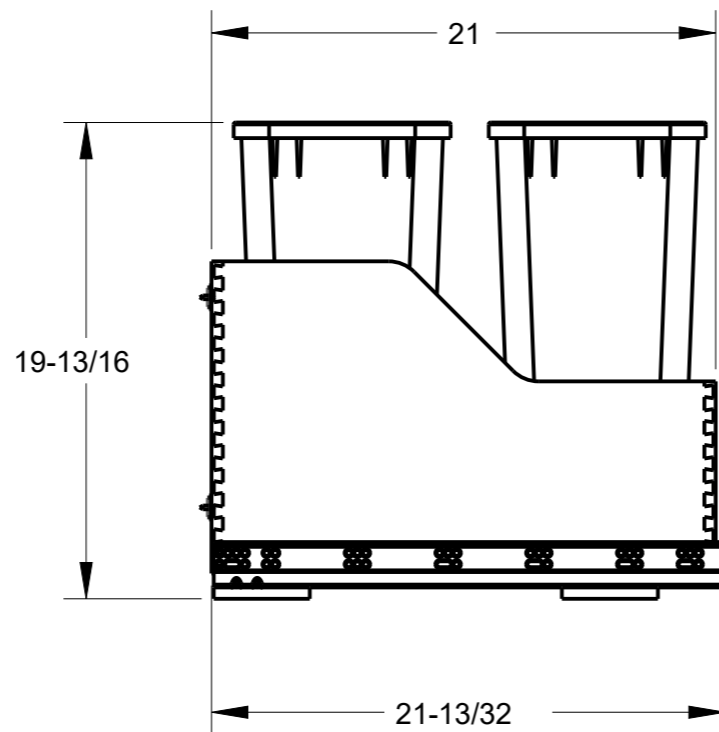

8 7 6 5 4 3 2 1

F
E
D
C
B
A

F
E
D
C
B
A

ITEM NUMBER	DESCRIPTION
CDM-WBMS35B	SINGLE 35 QUART WOOD BOTTOM MOUNT SOFT-CLOSE TRASHCAN PULLOUT FOR DOOR MOUNTING, BLACK
CDM-WBMS35WH	SINGLE 35 QUART WOOD BOTTOM MOUNT SOFT-CLOSE TRASHCAN PULLOUT FOR DOOR MOUNTING, WHITE
CDM-WBMS35G	SINGLE 35 QUART WOOD BOTTOM MOUNT SOFT-CLOSE TRASHCAN PULLOUT FOR DOOR MOUNTING, GREY

DRAWING NUMBER CDM-WBM		REV F
SIZE A3	SCALE 0.125	SHEET 2 / 7
DOCUMENT STATUS		Released

8 7 6 5 4 3 2 1

8 7 6 5 4 3 2 1

F
E
D
C
B
A

F
E
D
C
B
A

ITEM NUMBER	DESCRIPTION
CDM-WBMD35B	DOUBLE 35 QUART WOOD BOTTOM MOUNT SOFT-CLOSE TRASHCAN PULLOUT FOR DOOR MOUNTING, BLACK
CDM-WBMD35WH	DOUBLE 35 QUART WOOD BOTTOM MOUNT SOFT-CLOSE TRASHCAN PULLOUT FOR DOOR MOUNTING, WHITE
CDM-WBMD35G	DOUBLE 35 QUART WOOD BOTTOM MOUNT SOFT-CLOSE TRASHCAN PULLOUT FOR DOOR MOUNTING, GREY

DRAWING NUMBER CDM-WBM		REV F
SIZE A3	SCALE 0.125	SHEET 3 / 7
DOCUMENT STATUS		Released

8 7 6 5 4 3 2 1

8 7 6 5 4 3 2 1

F
E
D
C
B
A

F
E
D
C
B
A

ITEM NUMBER	DESCRIPTION
CDM-WBMS50B	SINGLE 50 QUART WOOD BOTTOM MOUNT SOFT-CLOSE TRASHCAN PULLOUT FOR DOOR MOUNTING, BLACK
CDM-WBMS50WH	SINGLE 50 QUART WOOD BOTTOM MOUNT SOFT-CLOSE TRASHCAN PULLOUT FOR DOOR MOUNTING, WHITE
CDM-WBMS50G	SINGLE 50 QUART WOOD BOTTOM MOUNT SOFT-CLOSE TRASHCAN PULLOUT FOR DOOR MOUNTING, GREY

DRAWING NUMBER CDM-WBM		REV F
SIZE A3	SCALE 0.125	SHEET 4 / 7
DOCUMENT STATUS		Released

8 7 6 5 4 3 2 1

8 7 6 5 4 3 2 1

F
E
D
C
B
A

F
E
D
C
B
A

ITEM NUMBER	DESCRIPTION
CDM-WBMD50B	DOUBLE 50 QUART WOOD BOTTOM MOUNT SOFT-CLOSE TRASHCAN PULLOUT FOR DOOR MOUNTING, BLACK
CDM-WBMD50WH	DOUBLE 50 QUART WOOD BOTTOM MOUNT SOFT-CLOSE TRASHCAN PULLOUT FOR DOOR MOUNTING, WHITE
CDM-WBMD50G	DOUBLE 50 QUART WOOD BOTTOM MOUNT SOFT-CLOSE TRASHCAN PULLOUT FOR DOOR MOUNTING, GREY