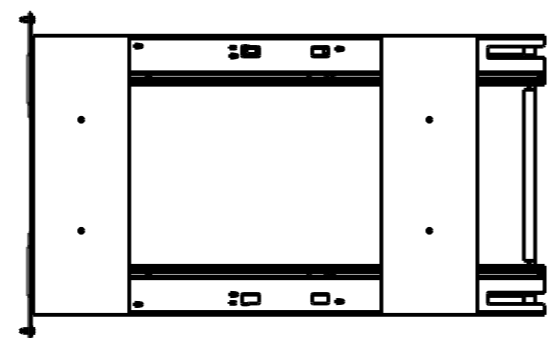

8 7 6 5 4 3 2 1

F
E
D
C
B
A

F
E
D
C
B
A

ITEM NUMBER	DESCRIPTION
CDM-WBMS50B	SINGLE 50 QUART WOOD BOTTOM MOUNT SOFT-CLOSE TRASHCAN PULLOUT FOR DOOR MOUNTING, BLACK
CDM-WBMS50WH	SINGLE 50 QUART WOOD BOTTOM MOUNT SOFT-CLOSE TRASHCAN PULLOUT FOR DOOR MOUNTING, WHITE
CDM-WBMS50G	SINGLE 50 QUART WOOD BOTTOM MOUNT SOFT-CLOSE TRASHCAN PULLOUT FOR DOOR MOUNTING, GREY

DRAWING NUMBER CDM-WBM		REV F
SIZE A3	SCALE 0.125	SHEET 4 / 7
DOCUMENT STATUS		Released

8 7 6 5 4 3 2 1