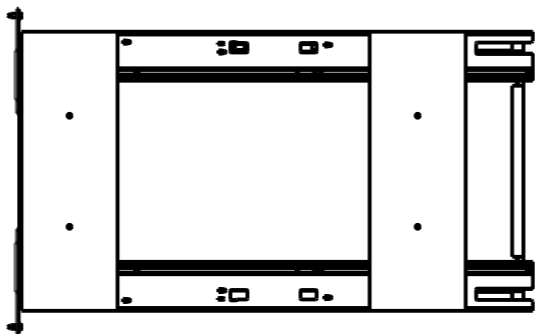

DOCUMENT STATUS Released	
UNLESS OTHERWISE SPECIFIED DIMENSIONS ARE IN INCHES (IN)	
MATERIAL WHITE BIRCH	FINISH UV COATED
THIRD ANGLE PROJECTION 	DATE 18AUG2016

DESCRIPTION PREASSEMBLED PULLOUT WASTE CONTAINER WITH DOOR MOUNTED BRACKET		
DRAWING NUMBER CDM-WBM		REV F
SIZE A3	SCALE 0.125	SHEET 1 / 7

8 7 6 5 4 3 2 1

F
E
D
C
B
A

F
E
D
C
B
A

ITEM NUMBER	DESCRIPTION
CDM-WBMS35B	SINGLE 35 QUART WOOD BOTTOM MOUNT SOFT-CLOSE TRASHCAN PULLOUT FOR DOOR MOUNTING, BLACK
CDM-WBMS35WH	SINGLE 35 QUART WOOD BOTTOM MOUNT SOFT-CLOSE TRASHCAN PULLOUT FOR DOOR MOUNTING, WHITE
CDM-WBMS35G	SINGLE 35 QUART WOOD BOTTOM MOUNT SOFT-CLOSE TRASHCAN PULLOUT FOR DOOR MOUNTING, GREY

DRAWING NUMBER CDM-WBM		REV F
SIZE A3	SCALE 0.125	SHEET 2 / 7
DOCUMENT STATUS		Released

8 7 6 5 4 3 2 1

8 7 6 5 4 3 2 1

F
E
D
C
B
A

F
E
D
C
B
A

ITEM NUMBER	DESCRIPTION
CDM-WBMD35B	DOUBLE 35 QUART WOOD BOTTOM MOUNT SOFT-CLOSE TRASHCAN PULLOUT FOR DOOR MOUNTING, BLACK
CDM-WBMD35WH	DOUBLE 35 QUART WOOD BOTTOM MOUNT SOFT-CLOSE TRASHCAN PULLOUT FOR DOOR MOUNTING, WHITE
CDM-WBMD35G	DOUBLE 35 QUART WOOD BOTTOM MOUNT SOFT-CLOSE TRASHCAN PULLOUT FOR DOOR MOUNTING, GREY