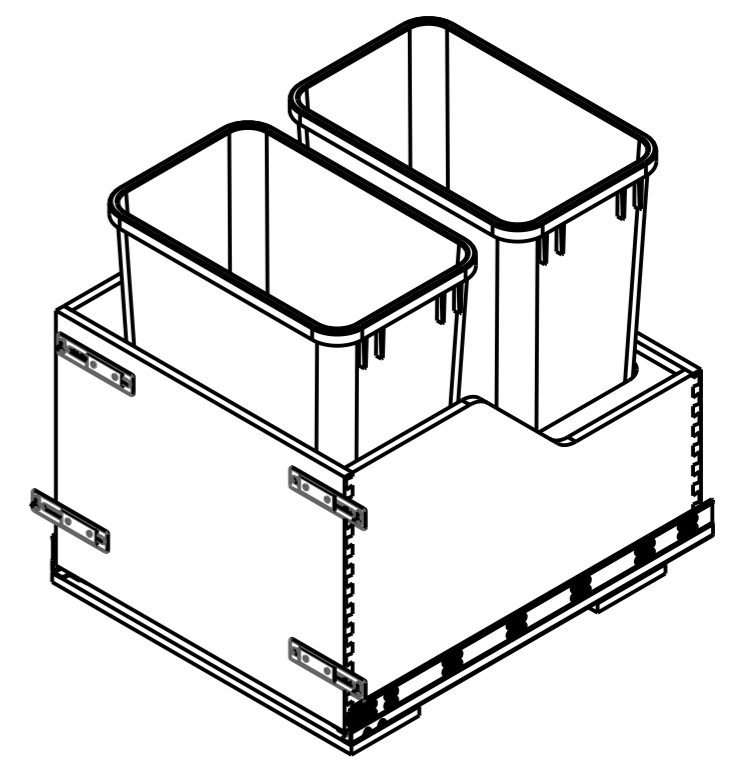

C

C

B

B

A

A

ITEM NUMBER	DESCRIPTION
CDM-WBMD3518B	DOUBLE 35 QUART WOOD BOTTOM MOUNT SOFT-CLOSE TRASHCAN PULLOUT FOR DOOR MOUNTING, BLACK
CDM-WBMD3518WH	DOUBLE 35 QUART WOOD BOTTOM MOUNT SOFT-CLOSE TRASHCAN PULLOUT FOR DOOR MOUNTING, WHITE
CDM-WBMD3518G	DOUBLE 35 QUART WOOD BOTTOM MOUNT SOFT-CLOSE TRASHCAN PULLOUT FOR DOOR MOUNTING, GREY