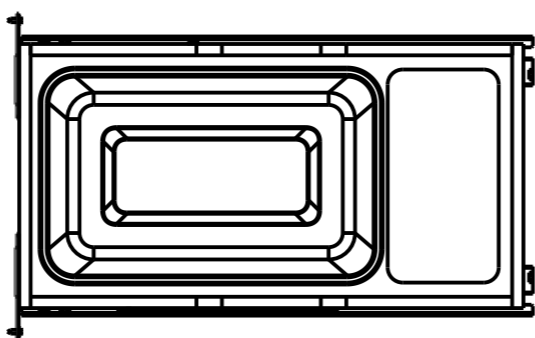

DOCUMENT STATUS Released	
UNLESS OTHERWISE SPECIFIED DIMENSIONS ARE IN INCHES (IN)	
MATERIAL WHITE BIRCH	FINISH UV COATED
THIRD ANGLE PROJECTION 	DATE 18AUG2016

DESCRIPTION PREASSEMBLED PULLOUT WASTE CONTAINER WITH DOOR MOUNTED BRACKET		
DRAWING NUMBER CDM-WBM		REV F
SIZE A3	SCALE 0.125	SHEET 1 / 7

8 7 6 5 4 3 2 1

F
E
D
C
B
A

F
E
D
C
B
A

ITEM NUMBER	DESCRIPTION
CDM-WBMS35B	SINGLE 35 QUART WOOD BOTTOM MOUNT SOFT-CLOSE TRASHCAN PULLOUT FOR DOOR MOUNTING, BLACK
CDM-WBMS35WH	SINGLE 35 QUART WOOD BOTTOM MOUNT SOFT-CLOSE TRASHCAN PULLOUT FOR DOOR MOUNTING, WHITE
CDM-WBMS35G	SINGLE 35 QUART WOOD BOTTOM MOUNT SOFT-CLOSE TRASHCAN PULLOUT FOR DOOR MOUNTING, GREY

DRAWING NUMBER CDM-WBM		REV F
SIZE A3	SCALE 0.125	SHEET 2 / 7
DOCUMENT STATUS		Released

8 7 6 5 4 3 2 1

8 7 6 5 4 3 2 1

F
E
D
C
B
A

F
E
D
C
B
A

ITEM NUMBER	DESCRIPTION
CDM-WBMD35B	DOUBLE 35 QUART WOOD BOTTOM MOUNT SOFT-CLOSE TRASHCAN PULLOUT FOR DOOR MOUNTING, BLACK
CDM-WBMD35WH	DOUBLE 35 QUART WOOD BOTTOM MOUNT SOFT-CLOSE TRASHCAN PULLOUT FOR DOOR MOUNTING, WHITE
CDM-WBMD35G	DOUBLE 35 QUART WOOD BOTTOM MOUNT SOFT-CLOSE TRASHCAN PULLOUT FOR DOOR MOUNTING, GREY