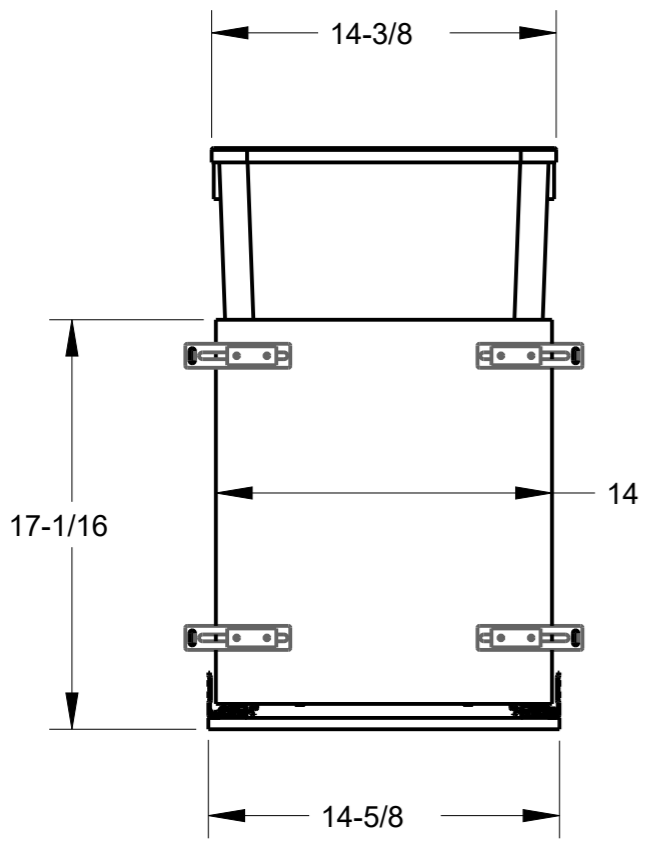

8 7 6 5 4 3 2 1

F
E
D
C
B
A

F
E
D
C
B
A

ITEM NUMBER	DESCRIPTION
CDM-WBMS35B	SINGLE 35 QUART WOOD BOTTOM MOUNT SOFT-CLOSE TRASHCAN PULLOUT FOR DOOR MOUNTING, BLACK
CDM-WBMS35WH	SINGLE 35 QUART WOOD BOTTOM MOUNT SOFT-CLOSE TRASHCAN PULLOUT FOR DOOR MOUNTING, WHITE
CDM-WBMS35G	SINGLE 35 QUART WOOD BOTTOM MOUNT SOFT-CLOSE TRASHCAN PULLOUT FOR DOOR MOUNTING, GREY

DRAWING NUMBER CDM-WBM		REV F
SIZE A3	SCALE 0.125	SHEET 2 / 7
DOCUMENT STATUS		Released

8 7 6 5 4 3 2 1

8 7 6 5 4 3 2 1

F
E
D
C
B
A

F
E
D
C
B
A

ITEM NUMBER	DESCRIPTION
CDM-WBMD35B	DOUBLE 35 QUART WOOD BOTTOM MOUNT SOFT-CLOSE TRASHCAN PULLOUT FOR DOOR MOUNTING, BLACK
CDM-WBMD35WH	DOUBLE 35 QUART WOOD BOTTOM MOUNT SOFT-CLOSE TRASHCAN PULLOUT FOR DOOR MOUNTING, WHITE
CDM-WBMD35G	DOUBLE 35 QUART WOOD BOTTOM MOUNT SOFT-CLOSE TRASHCAN PULLOUT FOR DOOR MOUNTING, GREY

DRAWING NUMBER CDM-WBM		REV F
SIZE A3	SCALE 0.125	SHEET 3 / 7
DOCUMENT STATUS		Released

8 7 6 5 4 3 2 1

8 7 6 5 4 3 2 1

F
E
D
C
B
A

F
E
D
C
B
A

ITEM NUMBER	DESCRIPTION
CDM-WBMS50B	SINGLE 50 QUART WOOD BOTTOM MOUNT SOFT-CLOSE TRASHCAN PULLOUT FOR DOOR MOUNTING, BLACK
CDM-WBMS50WH	SINGLE 50 QUART WOOD BOTTOM MOUNT SOFT-CLOSE TRASHCAN PULLOUT FOR DOOR MOUNTING, WHITE
CDM-WBMS50G	SINGLE 50 QUART WOOD BOTTOM MOUNT SOFT-CLOSE TRASHCAN PULLOUT FOR DOOR MOUNTING, GREY

DRAWING NUMBER CDM-WBM		REV F
SIZE A3	SCALE 0.125	SHEET 4 / 7
DOCUMENT STATUS		Released

8 7 6 5 4 3 2 1

8 7 6 5 4 3 2 1

F
E
D
C
B
A

F
E
D
C
B
A

ITEM NUMBER	DESCRIPTION
CDM-WBMD50B	DOUBLE 50 QUART WOOD BOTTOM MOUNT SOFT-CLOSE TRASHCAN PULLOUT FOR DOOR MOUNTING, BLACK
CDM-WBMD50WH	DOUBLE 50 QUART WOOD BOTTOM MOUNT SOFT-CLOSE TRASHCAN PULLOUT FOR DOOR MOUNTING, WHITE
CDM-WBMD50G	DOUBLE 50 QUART WOOD BOTTOM MOUNT SOFT-CLOSE TRASHCAN PULLOUT FOR DOOR MOUNTING, GREY