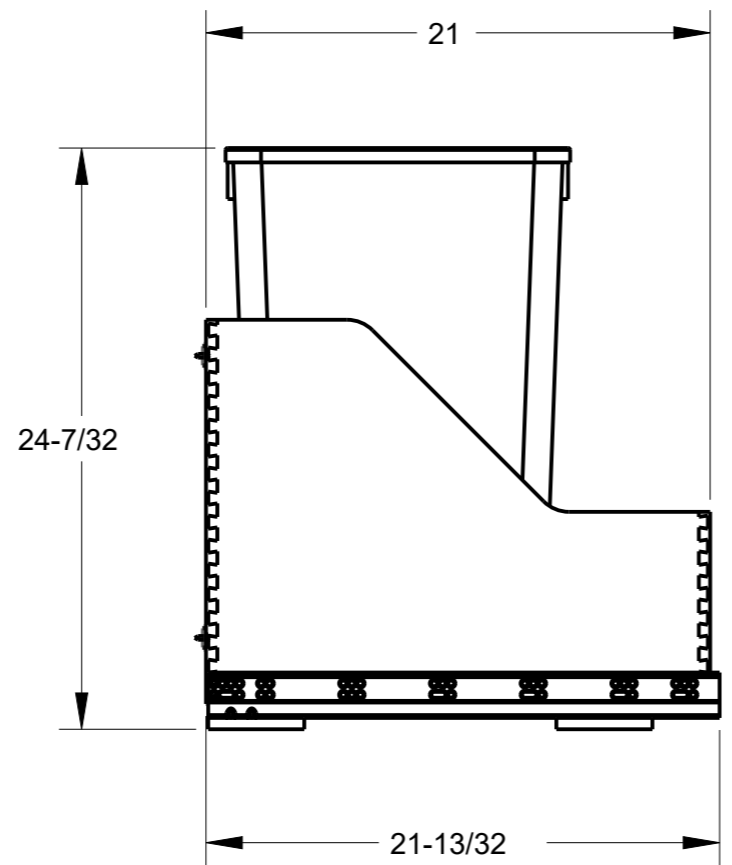

8 7 6 5 4 3 2 1

F
E
D
C
B
A

F
E
D
C
B
A

ITEM NUMBER	DESCRIPTION
CDM-WBMS35B	SINGLE 35 QUART WOOD BOTTOM MOUNT SOFT-CLOSE TRASHCAN PULLOUT FOR DOOR MOUNTING, BLACK
CDM-WBMS35WH	SINGLE 35 QUART WOOD BOTTOM MOUNT SOFT-CLOSE TRASHCAN PULLOUT FOR DOOR MOUNTING, WHITE
CDM-WBMS35G	SINGLE 35 QUART WOOD BOTTOM MOUNT SOFT-CLOSE TRASHCAN PULLOUT FOR DOOR MOUNTING, GREY

DRAWING NUMBER CDM-WBM		REV F
SIZE A3	SCALE 0.125	SHEET 2 / 7
DOCUMENT STATUS		Released

8 7 6 5 4 3 2 1

8 7 6 5 4 3 2 1

F
E
D
C
B
A

F
E
D
C
B
A

ITEM NUMBER	DESCRIPTION
CDM-WBMD35B	DOUBLE 35 QUART WOOD BOTTOM MOUNT SOFT-CLOSE TRASHCAN PULLOUT FOR DOOR MOUNTING, BLACK
CDM-WBMD35WH	DOUBLE 35 QUART WOOD BOTTOM MOUNT SOFT-CLOSE TRASHCAN PULLOUT FOR DOOR MOUNTING, WHITE
CDM-WBMD35G	DOUBLE 35 QUART WOOD BOTTOM MOUNT SOFT-CLOSE TRASHCAN PULLOUT FOR DOOR MOUNTING, GREY

DRAWING NUMBER CDM-WBM		REV F
SIZE A3	SCALE 0.125	SHEET 3 / 7
DOCUMENT STATUS		Released

8 7 6 5 4 3 2 1

8 7 6 5 4 3 2 1

F
E
D
C
B
A

F
E
D
C
B
A

ITEM NUMBER	DESCRIPTION
CDM-WBMS50B	SINGLE 50 QUART WOOD BOTTOM MOUNT SOFT-CLOSE TRASHCAN PULLOUT FOR DOOR MOUNTING, BLACK
CDM-WBMS50WH	SINGLE 50 QUART WOOD BOTTOM MOUNT SOFT-CLOSE TRASHCAN PULLOUT FOR DOOR MOUNTING, WHITE
CDM-WBMS50G	SINGLE 50 QUART WOOD BOTTOM MOUNT SOFT-CLOSE TRASHCAN PULLOUT FOR DOOR MOUNTING, GREY

DRAWING NUMBER CDM-WBM		REV F
SIZE A3	SCALE 0.125	SHEET 4 / 7
DOCUMENT STATUS		Released

8 7 6 5 4 3 2 1

8 7 6 5 4 3 2 1

F
E
D
C
B
A

F
E
D
C
B
A

ITEM NUMBER	DESCRIPTION
CDM-WBMD50B	DOUBLE 50 QUART WOOD BOTTOM MOUNT SOFT-CLOSE TRASHCAN PULLOUT FOR DOOR MOUNTING, BLACK
CDM-WBMD50WH	DOUBLE 50 QUART WOOD BOTTOM MOUNT SOFT-CLOSE TRASHCAN PULLOUT FOR DOOR MOUNTING, WHITE
CDM-WBMD50G	DOUBLE 50 QUART WOOD BOTTOM MOUNT SOFT-CLOSE TRASHCAN PULLOUT FOR DOOR MOUNTING, GREY