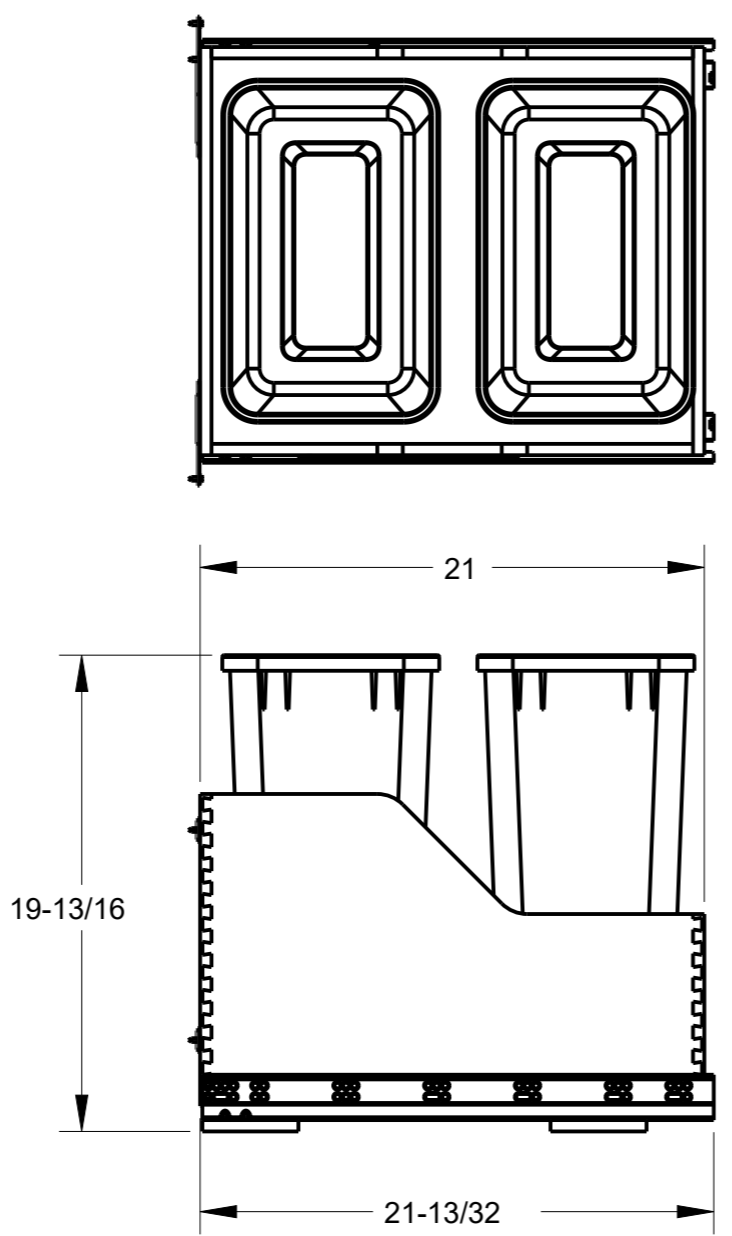

DRAWING NUMBER CDM-WBM		REV F
SIZE A3	SCALE 0.125	SHEET 2 / 7
DOCUMENT STATUS		Released

8 7 6 5 4 3 2 1

8 7 6 5 4 3 2 1

F
E
D
C
B
A

F
E
D
C
B
A

ITEM NUMBER	DESCRIPTION
CDM-WBMD35B	DOUBLE 35 QUART WOOD BOTTOM MOUNT SOFT-CLOSE TRASHCAN PULLOUT FOR DOOR MOUNTING, BLACK
CDM-WBMD35WH	DOUBLE 35 QUART WOOD BOTTOM MOUNT SOFT-CLOSE TRASHCAN PULLOUT FOR DOOR MOUNTING, WHITE
CDM-WBMD35G	DOUBLE 35 QUART WOOD BOTTOM MOUNT SOFT-CLOSE TRASHCAN PULLOUT FOR DOOR MOUNTING, GREY

DRAWING NUMBER CDM-WBM		REV F
SIZE A3	SCALE 0.125	SHEET 4 / 7
DOCUMENT STATUS		Released

8 7 6 5 4 3 2 1

8 7 6 5 4 3 2 1

F
E
D
C
B
A

F
E
D
C
B
A

ITEM NUMBER	DESCRIPTION
CDM-WBMD50B	DOUBLE 50 QUART WOOD BOTTOM MOUNT SOFT-CLOSE TRASHCAN PULLOUT FOR DOOR MOUNTING, BLACK
CDM-WBMD50WH	DOUBLE 50 QUART WOOD BOTTOM MOUNT SOFT-CLOSE TRASHCAN PULLOUT FOR DOOR MOUNTING, WHITE
CDM-WBMD50G	DOUBLE 50 QUART WOOD BOTTOM MOUNT SOFT-CLOSE TRASHCAN PULLOUT FOR DOOR MOUNTING, GREY

C

C

B

B

A

A

ITEM NUMBER	DESCRIPTION
CDM-WBMD3518B	DOUBLE 35 QUART WOOD BOTTOM MOUNT SOFT-CLOSE TRASHCAN PULLOUT FOR DOOR MOUNTING, BLACK
CDM-WBMD3518WH	DOUBLE 35 QUART WOOD BOTTOM MOUNT SOFT-CLOSE TRASHCAN PULLOUT FOR DOOR MOUNTING, WHITE
CDM-WBMD3518G	DOUBLE 35 QUART WOOD BOTTOM MOUNT SOFT-CLOSE TRASHCAN PULLOUT FOR DOOR MOUNTING, GREY

DRAWING NUMBER CDM-WBM		REV F
SIZE A3	SCALE 0.125	SHEET 6 / 7
DOCUMENT STATUS		Released

8

7

6

5

4

3

2