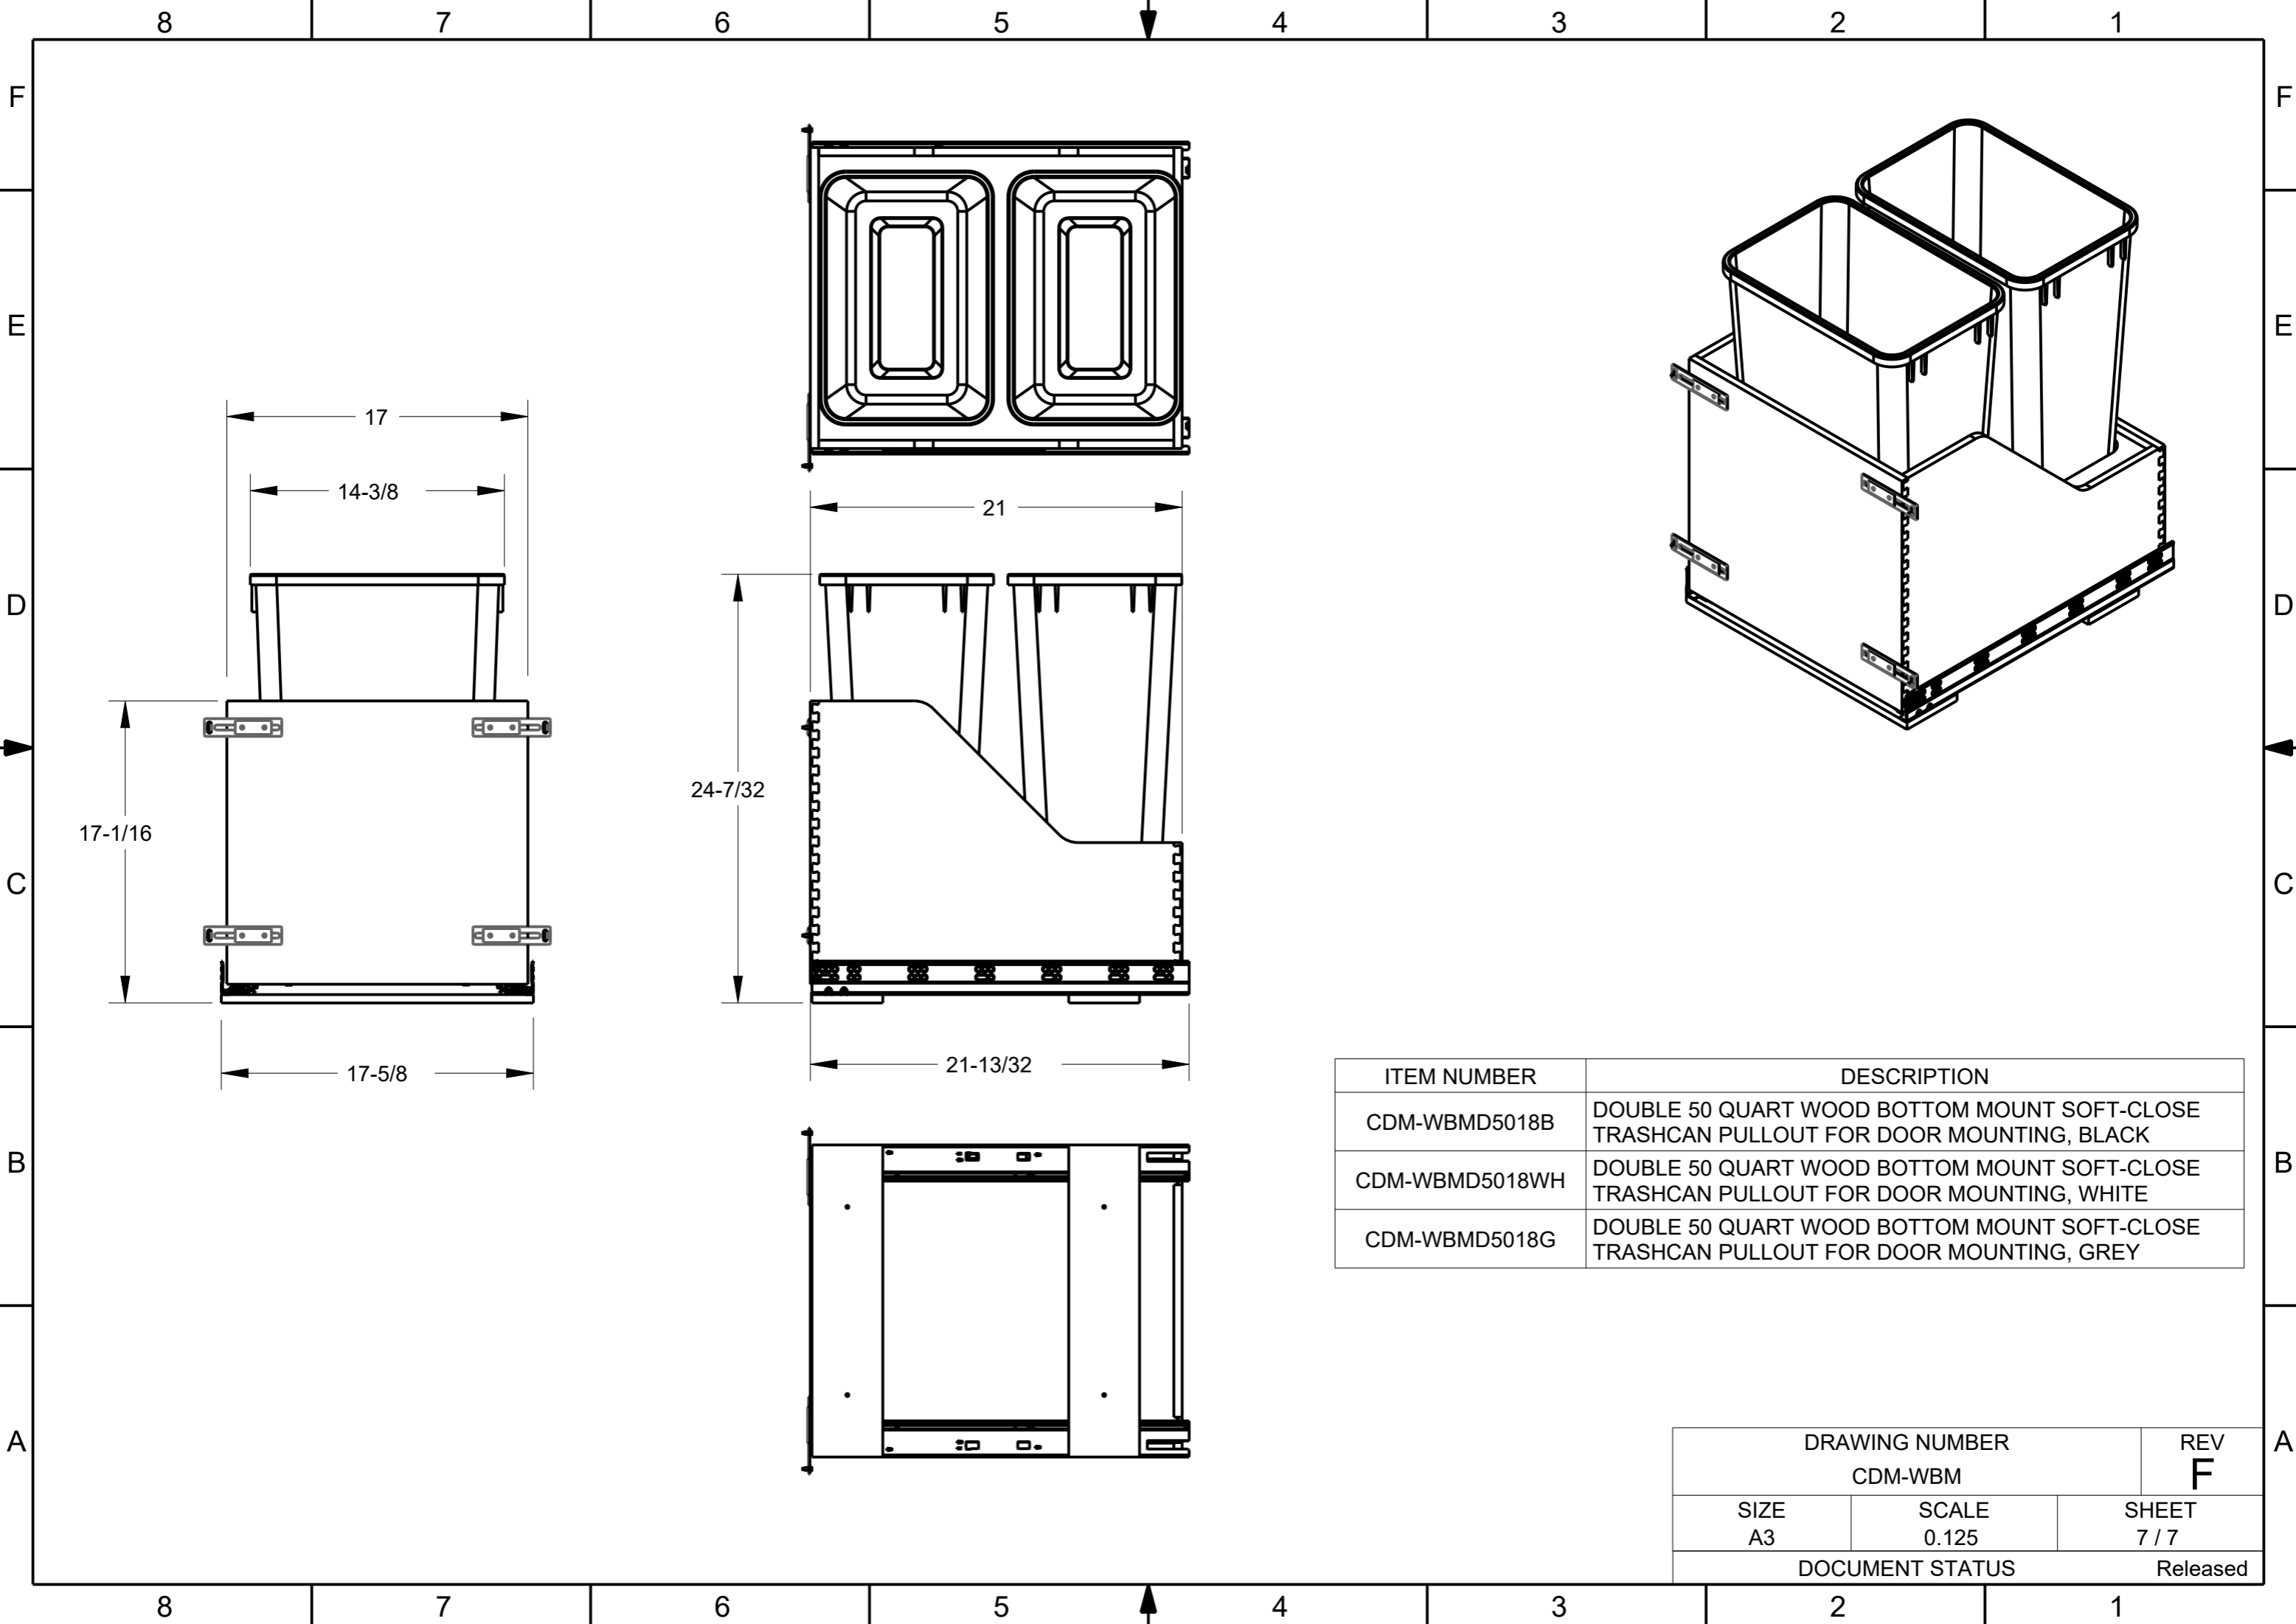

ITEM NUMBER	DESCRIPTION
CDM-WBMD5018B	DOUBLE 50 QUART WOOD BOTTOM MOUNT SOFT-CLOSE TRASHCAN PULLOUT FOR DOOR MOUNTING, BLACK
CDM-WBMD5018WH	DOUBLE 50 QUART WOOD BOTTOM MOUNT SOFT-CLOSE TRASHCAN PULLOUT FOR DOOR MOUNTING, WHITE
CDM-WBMD5018G	DOUBLE 50 QUART WOOD BOTTOM MOUNT SOFT-CLOSE TRASHCAN PULLOUT FOR DOOR MOUNTING, GREY

DRAWING NUMBER CDM-WBM		REV F
SIZE A3	SCALE 0.125	SHEET 7 / 7
DOCUMENT STATUS		Released