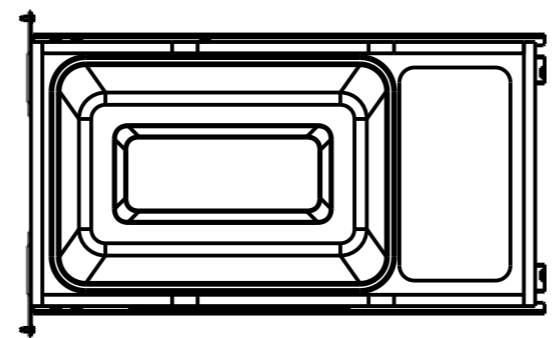

8 7 6 5 4 3 2 1

F
E
D
C
B
A

F
E
D
C
B
A

ITEM NUMBER	DESCRIPTION
CDM-WBMS35B	SINGLE 35 QUART WOOD BOTTOM MOUNT SOFT-CLOSE TRASHCAN PULLOUT FOR DOOR MOUNTING, BLACK
CDM-WBMS35WH	SINGLE 35 QUART WOOD BOTTOM MOUNT SOFT-CLOSE TRASHCAN PULLOUT FOR DOOR MOUNTING, WHITE
CDM-WBMS35G	SINGLE 35 QUART WOOD BOTTOM MOUNT SOFT-CLOSE TRASHCAN PULLOUT FOR DOOR MOUNTING, GREY

DRAWING NUMBER CDM-WBM		REV F
SIZE A3	SCALE 0.125	SHEET 2 / 7
DOCUMENT STATUS		Released

8 7 6 5 4 3 2 1

8 7 6 5 4 3 2 1

F
E
D
C
B
A

F
E
D
C
B
A

ITEM NUMBER	DESCRIPTION
CDM-WBMD35B	DOUBLE 35 QUART WOOD BOTTOM MOUNT SOFT-CLOSE TRASHCAN PULLOUT FOR DOOR MOUNTING, BLACK
CDM-WBMD35WH	DOUBLE 35 QUART WOOD BOTTOM MOUNT SOFT-CLOSE TRASHCAN PULLOUT FOR DOOR MOUNTING, WHITE
CDM-WBMD35G	DOUBLE 35 QUART WOOD BOTTOM MOUNT SOFT-CLOSE TRASHCAN PULLOUT FOR DOOR MOUNTING, GREY

DRAWING NUMBER CDM-WBM		REV F
SIZE A3	SCALE 0.125	SHEET 3 / 7
DOCUMENT STATUS		Released

8 7 6 5 4 3 2 1

8 7 6 5 4 3 2 1

F
E
D
C
B
A

F
E
D
C
B
A

ITEM NUMBER	DESCRIPTION
CDM-WBMS50B	SINGLE 50 QUART WOOD BOTTOM MOUNT SOFT-CLOSE TRASHCAN PULLOUT FOR DOOR MOUNTING, BLACK
CDM-WBMS50WH	SINGLE 50 QUART WOOD BOTTOM MOUNT SOFT-CLOSE TRASHCAN PULLOUT FOR DOOR MOUNTING, WHITE
CDM-WBMS50G	SINGLE 50 QUART WOOD BOTTOM MOUNT SOFT-CLOSE TRASHCAN PULLOUT FOR DOOR MOUNTING, GREY