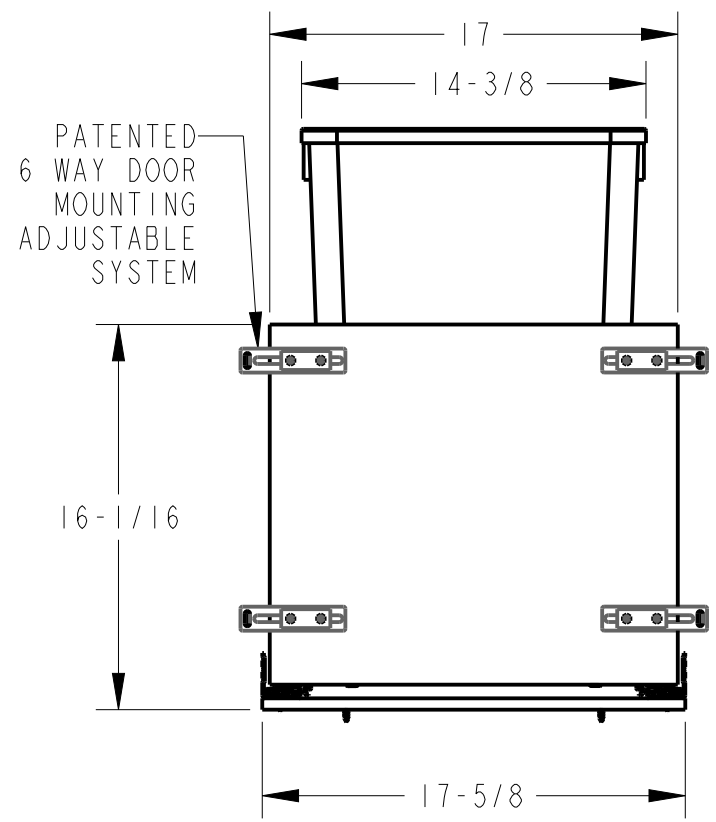

8 7 6 5 4 3 2 1

F E D C B A

HR ITEM NUMBER	PRODUCT DESCRIPTION
CDM-WBMD3518B	DOUBLE 35QT WOOD BOTTOM MOUNT SOFT CLOSE TRASHCAN ROLLOUT, DOOR MOUNTING, BLACK
CDM-WBMD3518WH	DOUBLE 35QT WOOD BOTTOM MOUNT SOFT CLOSE TRASHCAN ROLLOUT, DOOR MOUNTING, WHITE
CDM-WBMD3518G	DOUBLE 35QT WOOD BOTTOM MOUNT SOFT CLOSE TRASHCAN ROLLOUT, DOOR MOUNTING, GREY
CDM-WBMD5018B	DOUBLE 50QT WOOD BOTTOM MOUNT SOFT CLOSE TRASHCAN ROLLOUT, DOOR MOUNTING, BLACK
CDM-WBMD5018WH	DOUBLE 50QT WOOD BOTTOM MOUNT SOFT CLOSE TRASHCAN ROLLOUT, DOOR MOUNTING, WHITE
CDM-WBMD5018G	DOUBLE 50QT WOOD BOTTOM MOUNT SOFT CLOSE TRASHCAN ROLLOUT, DOOR MOUNTING, GREY

DOCUMENT STATUS		<b>Released</b>	
UNLESS OTHERWISE SPECIFIED DIMENSIONS ARE IN INCHES (IN)			
MATERIAL	FINISH		
WHITE BIRCH	UV COATED		
THIRD ANGLE PROJECTION		DATE	
		18JAN2023	

DESCRIPTION		
WOOD BOTTOM MOUNT SOFT CLOSE TRASHCAN ROLLOUT, DOOR MOUNTING, 18INCH OPENING		
DRAWING NUMBER		REV
CDM-WBMD18		<b>B</b>
SIZE	SCALE	SHEET
A3	0.125	1 / 1