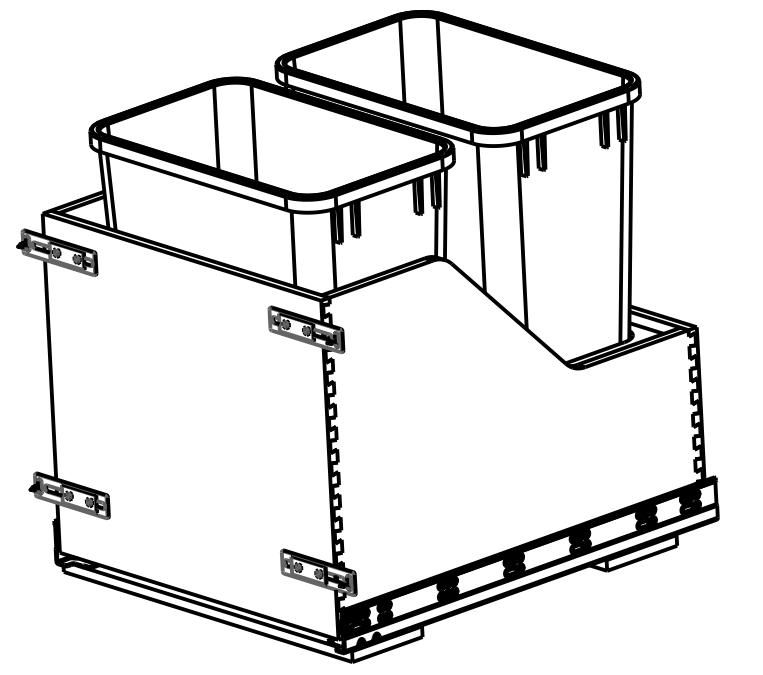

8 7 6 5 4 3 2 1

F E D C B A

HR ITEM NUMBER	PRODUCT DESCRIPTION
CDM-WBMD3518B	DOUBLE 35QT WOOD BOTTOM MOUNT SOFT CLOSE TRASHCAN ROLLOUT, DOOR MOUNTING, BLACK
CDM-WBMD3518WH	DOUBLE 35QT WOOD BOTTOM MOUNT SOFT CLOSE TRASHCAN ROLLOUT, DOOR MOUNTING, WHITE
CDM-WBMD3518G	DOUBLE 35QT WOOD BOTTOM MOUNT SOFT CLOSE TRASHCAN ROLLOUT, DOOR MOUNTING, GREY
CDM-WBMD5018B	DOUBLE 50QT WOOD BOTTOM MOUNT SOFT CLOSE TRASHCAN ROLLOUT, DOOR MOUNTING, BLACK
CDM-WBMD5018WH	DOUBLE 50QT WOOD BOTTOM MOUNT SOFT CLOSE TRASHCAN ROLLOUT, DOOR MOUNTING, WHITE
CDM-WBMD5018G	DOUBLE 50QT WOOD BOTTOM MOUNT SOFT CLOSE TRASHCAN ROLLOUT, DOOR MOUNTING, GREY

DOCUMENT STATUS		<b>Released</b>	
UNLESS OTHERWISE SPECIFIED DIMENSIONS ARE IN INCHES (IN)			
MATERIAL	FINISH		
WHITE BIRCH	UV COATED		
THIRD ANGLE PROJECTION		DATE	
		18JAN2023	

DESCRIPTION		
WOOD BOTTOM MOUNT SOFT CLOSE TRASHCAN ROLLOUT, DOOR MOUNTING, 18INCH OPENING		
DRAWING NUMBER		REV
CDM-WBMD18		<b>B</b>
SIZE	SCALE	SHEET
A3	0.125	1 / 1