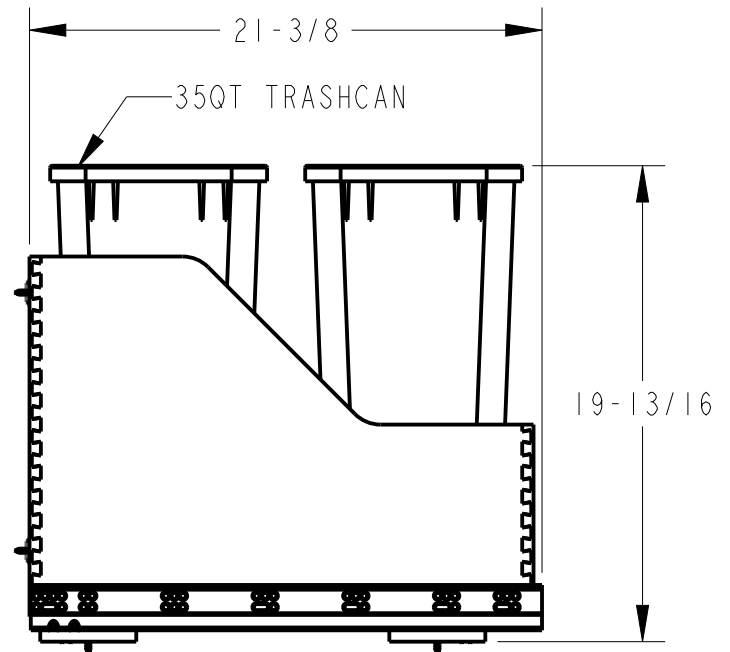

8 7 6 5 4 3 2 1

F E D C B A

HR ITEM NUMBER	PRODUCT DESCRIPTION
CDM-WBMD3518B	DOUBLE 35QT WOOD BOTTOM MOUNT SOFT CLOSE TRASHCAN ROLLOUT, DOOR MOUNTING, BLACK
CDM-WBMD3518WH	DOUBLE 35QT WOOD BOTTOM MOUNT SOFT CLOSE TRASHCAN ROLLOUT, DOOR MOUNTING, WHITE
CDM-WBMD3518G	DOUBLE 35QT WOOD BOTTOM MOUNT SOFT CLOSE TRASHCAN ROLLOUT, DOOR MOUNTING, GREY
CDM-WBMD5018B	DOUBLE 50QT WOOD BOTTOM MOUNT SOFT CLOSE TRASHCAN ROLLOUT, DOOR MOUNTING, BLACK
CDM-WBMD5018WH	DOUBLE 50QT WOOD BOTTOM MOUNT SOFT CLOSE TRASHCAN ROLLOUT, DOOR MOUNTING, WHITE
CDM-WBMD5018G	DOUBLE 50QT WOOD BOTTOM MOUNT SOFT CLOSE TRASHCAN ROLLOUT, DOOR MOUNTING, GREY

DOCUMENT STATUS		<b>Released</b>	
UNLESS OTHERWISE SPECIFIED DIMENSIONS ARE IN INCHES (IN)			
MATERIAL	FINISH		
WHITE BIRCH	UV COATED		
THIRD ANGLE PROJECTION		DATE	
		18JAN2023	

DESCRIPTION		
WOOD BOTTOM MOUNT SOFT CLOSE TRASHCAN ROLLOUT, DOOR MOUNTING, 18INCH OPENING		
DRAWING NUMBER		REV
CDM-WBMD18		<b>B</b>
SIZE	SCALE	SHEET
A3	0.125	1 / 1