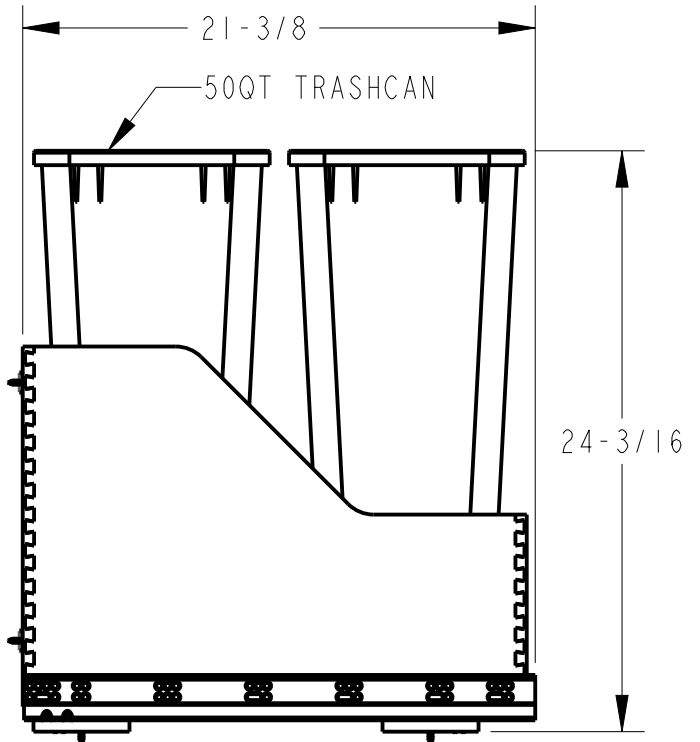

8 7 6 5 4 3 2 1

F E D C B A

HR ITEM NUMBER	PRODUCT DESCRIPTION
CDM-WBMD3518B	DOUBLE 35QT WOOD BOTTOM MOUNT SOFT CLOSE TRASHCAN ROLLOUT, DOOR MOUNTING, BLACK
CDM-WBMD3518WH	DOUBLE 35QT WOOD BOTTOM MOUNT SOFT CLOSE TRASHCAN ROLLOUT, DOOR MOUNTING, WHITE
CDM-WBMD3518G	DOUBLE 35QT WOOD BOTTOM MOUNT SOFT CLOSE TRASHCAN ROLLOUT, DOOR MOUNTING, GREY
CDM-WBMD5018B	DOUBLE 50QT WOOD BOTTOM MOUNT SOFT CLOSE TRASHCAN ROLLOUT, DOOR MOUNTING, BLACK
CDM-WBMD5018WH	DOUBLE 50QT WOOD BOTTOM MOUNT SOFT CLOSE TRASHCAN ROLLOUT, DOOR MOUNTING, WHITE
CDM-WBMD5018G	DOUBLE 50QT WOOD BOTTOM MOUNT SOFT CLOSE TRASHCAN ROLLOUT, DOOR MOUNTING, GREY

DOCUMENT STATUS		<b>Released</b>	
UNLESS OTHERWISE SPECIFIED DIMENSIONS ARE IN INCHES (IN)			
MATERIAL	FINISH		
WHITE BIRCH	UV COATED		
THIRD ANGLE PROJECTION		DATE	
		18JAN2023	

DESCRIPTION		
WOOD BOTTOM MOUNT SOFT CLOSE TRASHCAN ROLLOUT, DOOR MOUNTING, 18INCH OPENING		
DRAWING NUMBER		REV
CDM-WBMD18		<b>B</b>
SIZE	SCALE	SHEET
A3	0.125	1 / 1