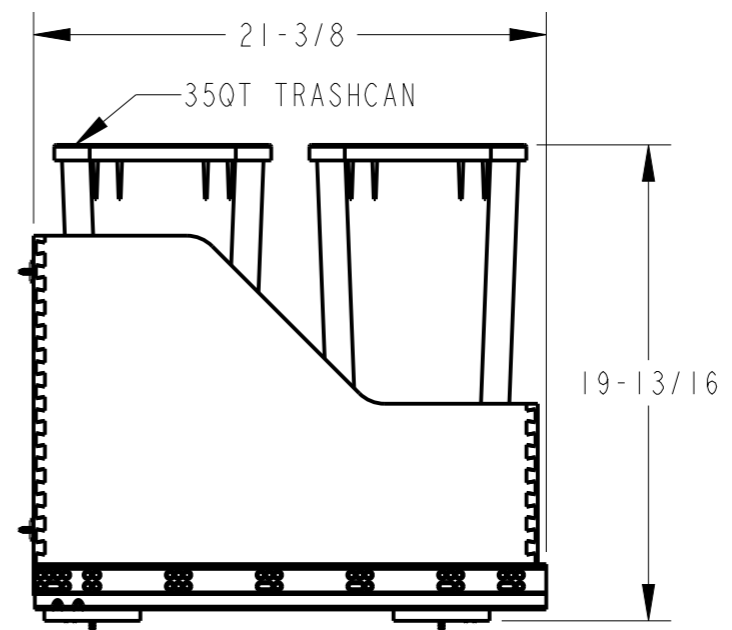

8 7 6 5 4 3 2 1

F E D C B A

HR ITEM NUMBER	PRODUCT DESCRIPTION
CDM-WBMD35B	DOUBLE 35QT WOOD BOTTOM MOUNT SOFT CLOSE TRASHCAN ROLLOUT, DOOR MOUNTING, BLACK
CDM-WBMD35G	DOUBLE 35QT WOOD BOTTOM MOUNT SOFT CLOSE TRASHCAN ROLLOUT, DOOR MOUNTING, GREY
CDM-WBMD35WH	DOUBLE 35QT WOOD BOTTOM MOUNT SOFT CLOSE TRASHCAN ROLLOUT, DOOR MOUNTING, WHITE
CDM-WBMD50B	DOUBLE 50QT WOOD BOTTOM MOUNT SOFT CLOSE TRASHCAN ROLLOUT, DOOR MOUNTING, BLACK
CDM-WBMD50G	DOUBLE 50QT WOOD BOTTOM MOUNT SOFT CLOSE TRASHCAN ROLLOUT, DOOR MOUNTING, GREY
CDM-WBMD50WH	DOUBLE 50QT WOOD BOTTOM MOUNT SOFT CLOSE TRASHCAN ROLLOUT, DOOR MOUNTING, WHITE

DOCUMENT STATUS		<b>Released</b>	
UNLESS OTHERWISE SPECIFIED DIMENSIONS ARE IN INCHES (IN)			
MATERIAL	FINISH	DATE	
WHITE BIRCH	UV COATED	18JAN2023	
THIRD ANGLE PROJECTION			

DESCRIPTION		
WOOD BOTTOM MOUNT SOFT CLOSE TRASHCAN ROLLOUT, DOOR MOUNTING, 15INCH OPENING		
DRAWING NUMBER		REV
CDM-WBMD15		<b>B</b>
SIZE	SCALE	SHEET
A3	0.125	1 / 1