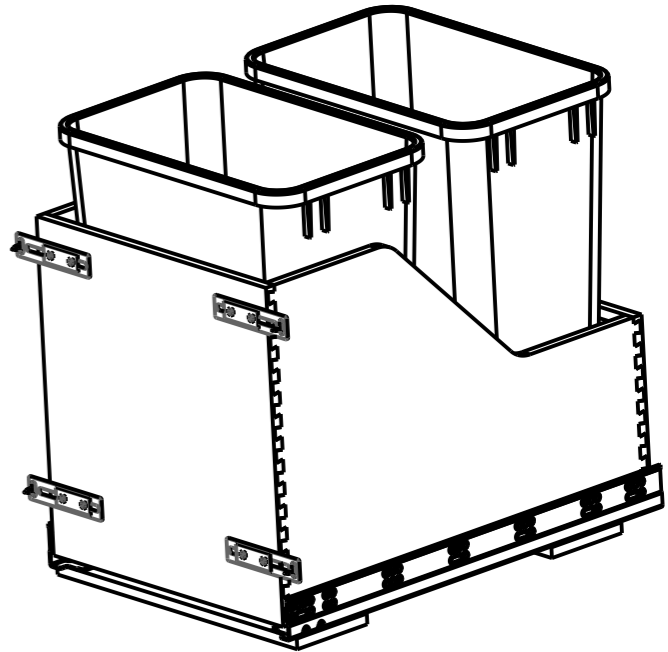

8 7 6 5 4 3 2 1

F E D C B A

HR ITEM NUMBER	PRODUCT DESCRIPTION
CDM-WBMD35B	DOUBLE 35QT WOOD BOTTOM MOUNT SOFT CLOSE TRASHCAN ROLLOUT, DOOR MOUNTING, BLACK
CDM-WBMD35G	DOUBLE 35QT WOOD BOTTOM MOUNT SOFT CLOSE TRASHCAN ROLLOUT, DOOR MOUNTING, GREY
CDM-WBMD35WH	DOUBLE 35QT WOOD BOTTOM MOUNT SOFT CLOSE TRASHCAN ROLLOUT, DOOR MOUNTING, WHITE
CDM-WBMD50B	DOUBLE 50QT WOOD BOTTOM MOUNT SOFT CLOSE TRASHCAN ROLLOUT, DOOR MOUNTING, BLACK
CDM-WBMD50G	DOUBLE 50QT WOOD BOTTOM MOUNT SOFT CLOSE TRASHCAN ROLLOUT, DOOR MOUNTING, GREY
CDM-WBMD50WH	DOUBLE 50QT WOOD BOTTOM MOUNT SOFT CLOSE TRASHCAN ROLLOUT, DOOR MOUNTING, WHITE

DOCUMENT STATUS		<b>Released</b>	
UNLESS OTHERWISE SPECIFIED DIMENSIONS ARE IN INCHES (IN)			
MATERIAL	FINISH	DATE	
WHITE BIRCH	UV COATED	18JAN2023	
THIRD ANGLE PROJECTION			

DESCRIPTION		
WOOD BOTTOM MOUNT SOFT CLOSE TRASHCAN ROLLOUT, DOOR MOUNTING, 15INCH OPENING		
DRAWING NUMBER		REV
CDM-WBMD15		<b>B</b>
SIZE	SCALE	SHEET
A3	0.125	1 / 1