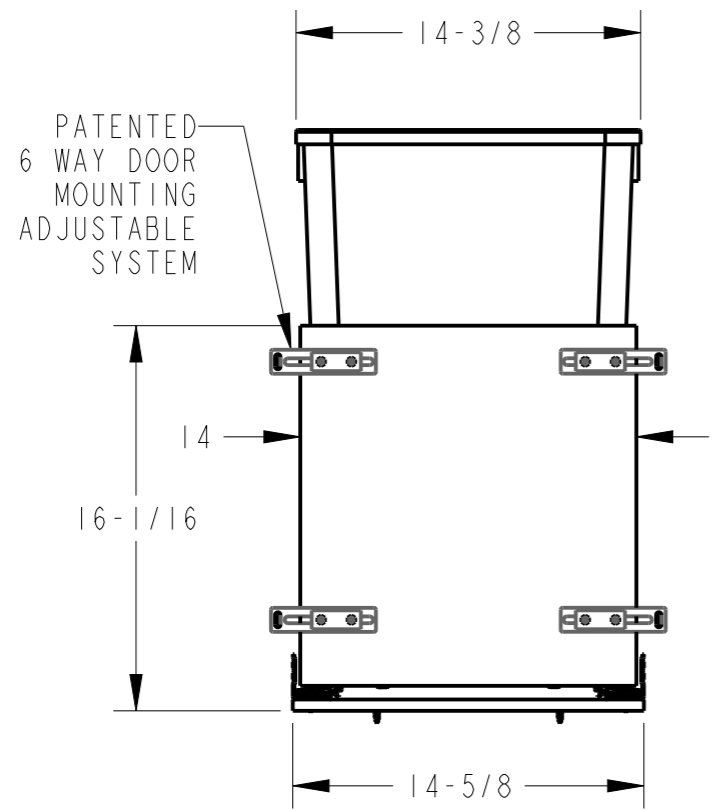

8 7 6 5 4 3 2 1

F E D C B A

HR ITEM NUMBER	PRODUCT DESCRIPTION
CDM-WBMD35B	DOUBLE 35QT WOOD BOTTOM MOUNT SOFT CLOSE TRASHCAN ROLLOUT, DOOR MOUNTING, BLACK
CDM-WBMD35G	DOUBLE 35QT WOOD BOTTOM MOUNT SOFT CLOSE TRASHCAN ROLLOUT, DOOR MOUNTING, GREY
CDM-WBMD35WH	DOUBLE 35QT WOOD BOTTOM MOUNT SOFT CLOSE TRASHCAN ROLLOUT, DOOR MOUNTING, WHITE
CDM-WBMD50B	DOUBLE 50QT WOOD BOTTOM MOUNT SOFT CLOSE TRASHCAN ROLLOUT, DOOR MOUNTING, BLACK
CDM-WBMD50G	DOUBLE 50QT WOOD BOTTOM MOUNT SOFT CLOSE TRASHCAN ROLLOUT, DOOR MOUNTING, GREY
CDM-WBMD50WH	DOUBLE 50QT WOOD BOTTOM MOUNT SOFT CLOSE TRASHCAN ROLLOUT, DOOR MOUNTING, WHITE

DOCUMENT STATUS		<b>Released</b>	
UNLESS OTHERWISE SPECIFIED DIMENSIONS ARE IN INCHES (IN)			
MATERIAL	FINISH	DATE	
WHITE BIRCH	UV COATED	18JAN2023	
THIRD ANGLE PROJECTION			

DESCRIPTION		
WOOD BOTTOM MOUNT SOFT CLOSE TRASHCAN ROLLOUT, DOOR MOUNTING, 15INCH OPENING		
DRAWING NUMBER		REV
CDM-WBMD15		<b>B</b>
SIZE	SCALE	SHEET
A3	0.125	1 / 1