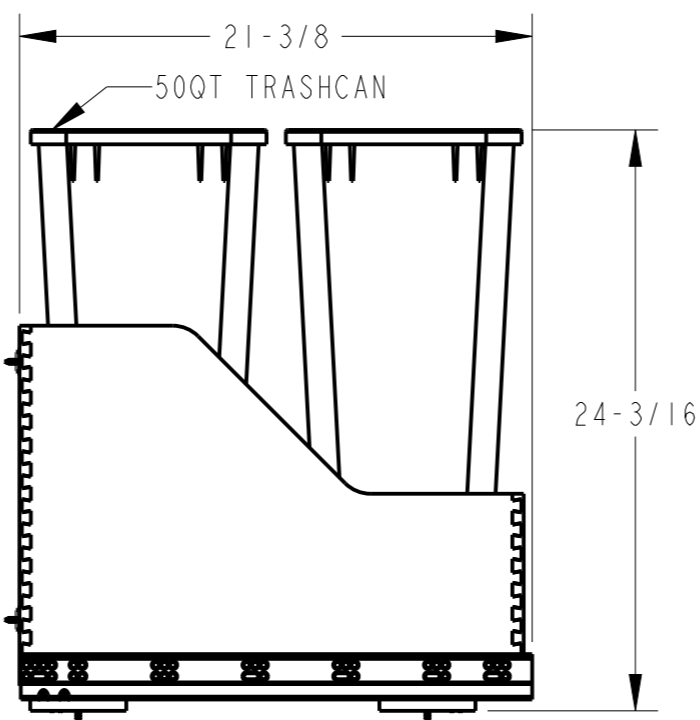

8 7 6 5 4 3 2 1

F E D C B A

HR ITEM NUMBER	PRODUCT DESCRIPTION
CDM-WBMD35B	DOUBLE 35QT WOOD BOTTOM MOUNT SOFT CLOSE TRASHCAN ROLLOUT, DOOR MOUNTING, BLACK
CDM-WBMD35G	DOUBLE 35QT WOOD BOTTOM MOUNT SOFT CLOSE TRASHCAN ROLLOUT, DOOR MOUNTING, GREY
CDM-WBMD35WH	DOUBLE 35QT WOOD BOTTOM MOUNT SOFT CLOSE TRASHCAN ROLLOUT, DOOR MOUNTING, WHITE
CDM-WBMD50B	DOUBLE 50QT WOOD BOTTOM MOUNT SOFT CLOSE TRASHCAN ROLLOUT, DOOR MOUNTING, BLACK
CDM-WBMD50G	DOUBLE 50QT WOOD BOTTOM MOUNT SOFT CLOSE TRASHCAN ROLLOUT, DOOR MOUNTING, GREY
CDM-WBMD50WH	DOUBLE 50QT WOOD BOTTOM MOUNT SOFT CLOSE TRASHCAN ROLLOUT, DOOR MOUNTING, WHITE

DOCUMENT STATUS		<b>Released</b>	
UNLESS OTHERWISE SPECIFIED DIMENSIONS ARE IN INCHES (IN)			
MATERIAL	FINISH	DATE	
WHITE BIRCH	UV COATED	18JAN2023	
THIRD ANGLE PROJECTION			

DESCRIPTION		
WOOD BOTTOM MOUNT SOFT CLOSE TRASHCAN ROLLOUT, DOOR MOUNTING, 15INCH OPENING		
DRAWING NUMBER		REV
CDM-WBMD15		<b>B</b>
SIZE	SCALE	SHEET
A3	0.125	1 / 1