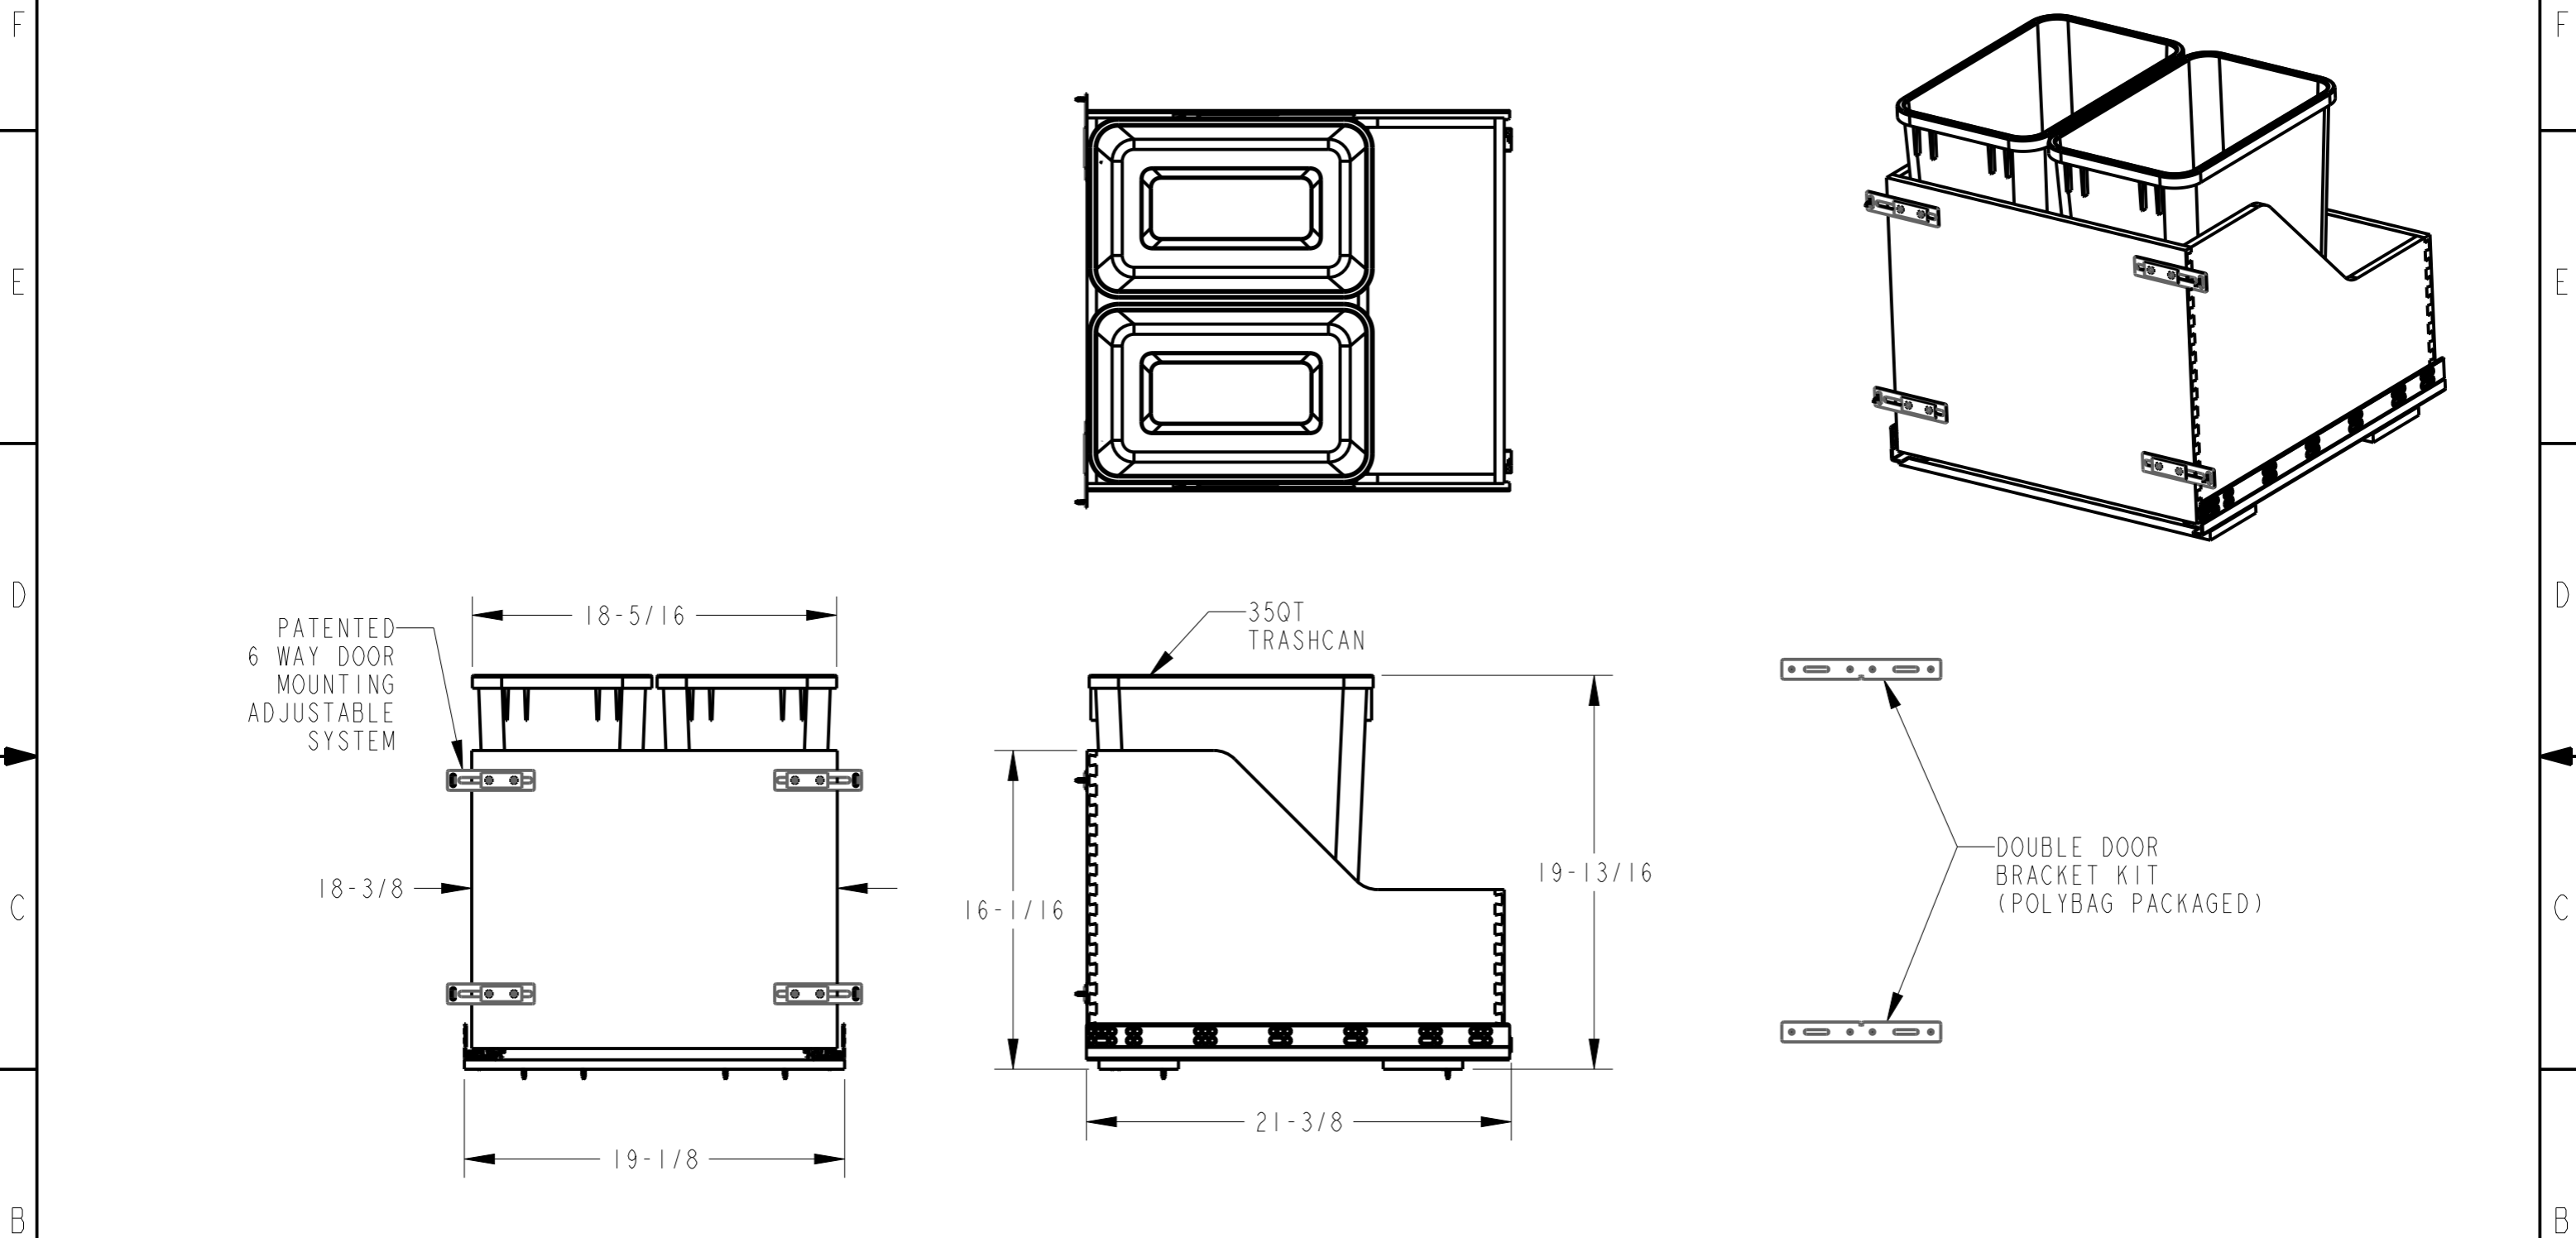

8 7 6 5 4 3 2 1

HR ITEM NUMBER	PRODUCT DESCRIPTION
CDM-WBMD3521B	DOUBLE 35 QT WOOD BOTTOM-MOUNT SOFT-CLOSE TRASHCAN PULLOUT, DOOR MOUNTING, BLACK
CDM-WBMD3521WH	DOUBLE 35 QT WOOD BOTTOM-MOUNT SOFT-CLOSE TRASHCAN PULLOUT, DOOR MOUNTING, WHITE
CDM-WBMD3521G	DOUBLE 35 QT WOOD BOTTOM-MOUNT SOFT-CLOSE TRASHCAN PULLOUT, DOOR MOUNTING, GREY

DOCUMENT STATUS		Released	
UNLESS OTHERWISE SPECIFIED DIMENSIONS ARE IN INCHES (IN)			
MATERIAL	FINISH	DESCRIPTION	
WHITE BIRCH	UV COATED	DOUBLE 35 QUART WOOD BOTTOM-MOUNT SOFT-CLOSE TRASHCAN PULLOUT FOR DOOR MOUNTING	
THIRD ANGLE PROJECTION		DATE	DRAWING NUMBER
		10FEB2023	CDM-WBMD21
SIZE	SCALE	REV	
A3	0.125	A	
SHEET		1 / 1	