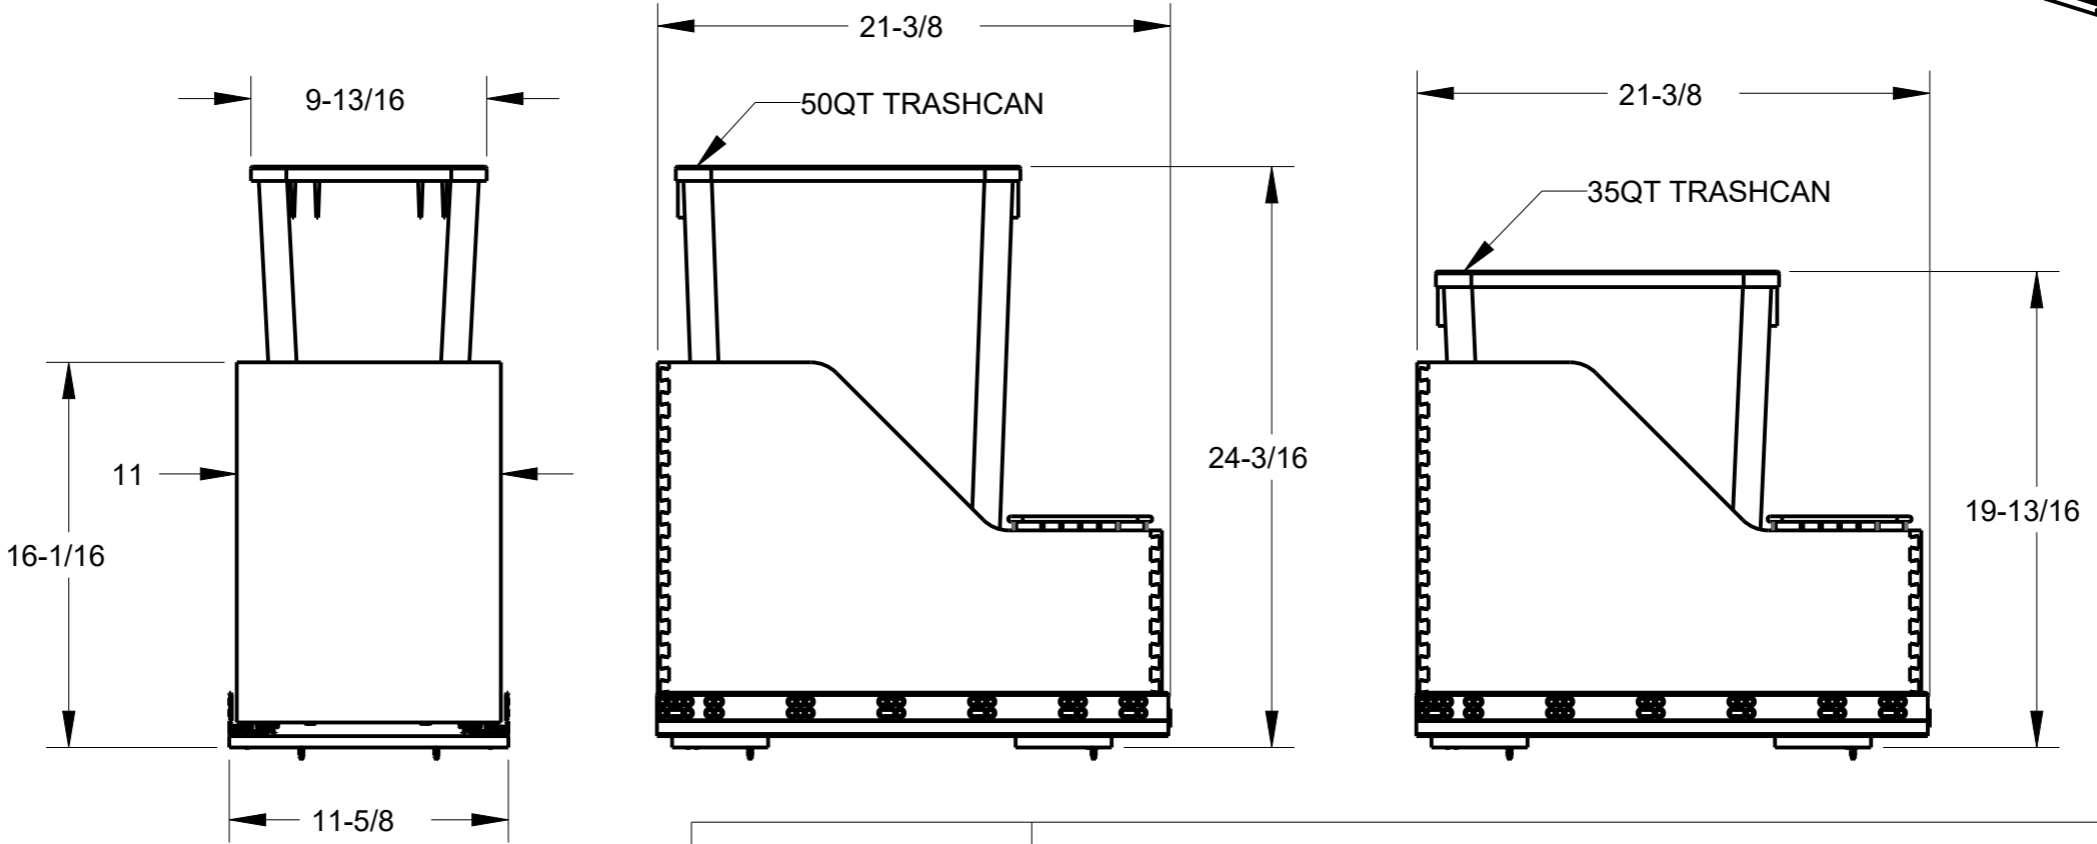

8 7 6 5 4 3 2 1

F E D C B A

HR ITEM NUMBER	PRODUCT DESCRIPTION
CAN-WBMS35B	SINGLE 35QT WOOD BOTTOM MOUNT SOFT CLOSE TRASHCAN ROLLOUT, HINGED DOOR, BLACK
CAN-WBMS35WH	SINGLE 35QT WOOD BOTTOM MOUNT SOFT CLOSE TRASHCAN ROLLOUT, HINGED DOOR, WHITE
CAN-WBMS35G	SINGLE 35QT WOOD BOTTOM MOUNT SOFT CLOSE TRASHCAN ROLLOUT, HINGED DOOR, GREY
CAN-WBMS50B	SINGLE 50QT WOOD BOTTOM MOUNT SOFT CLOSE TRASHCAN ROLLOUT, HINGED DOOR, BLACK
CAN-WBMS50WH	SINGLE 50QT WOOD BOTTOM MOUNT SOFT CLOSE TRASHCAN ROLLOUT, HINGED DOOR, WHITE
CAN-WBMS50G	SINGLE 50QT WOOD BOTTOM MOUNT SOFT CLOSE TRASHCAN ROLLOUT, HINGED DOOR, GREY

DOCUMENT STATUS Released	
UNLESS OTHERWISE SPECIFIED DIMENSIONS ARE IN INCHES (IN)	
MATERIAL WHITE BIRCH	FINISH UV COATED
THIRD ANGLE PROJECTION	DATE 18JAN2023

DESCRIPTION WOOD BOTTOM MOUNT SOFT CLOSE TRASHCAN ROLLOUT FOR HINGED DOOR, 12INCH OPENING		
DRAWING NUMBER CAN-WBMS12		REV C
SIZE A3	SCALE 0.125	SHEET 1 / 1