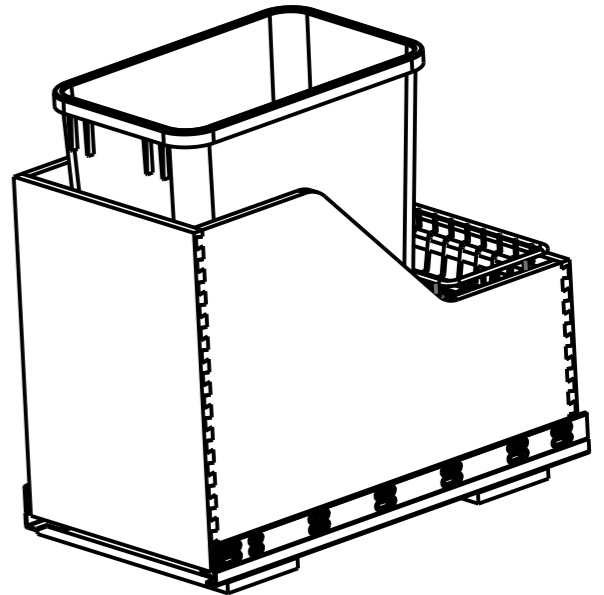

8 7 6 5 4 3 2 1

F E D C B A

HR ITEM NUMBER	PRODUCT DESCRIPTION
CAN-WBMS35B	SINGLE 35QT WOOD BOTTOM MOUNT SOFT CLOSE TRASHCAN ROLLOUT, HINGED DOOR, BLACK
CAN-WBMS35WH	SINGLE 35QT WOOD BOTTOM MOUNT SOFT CLOSE TRASHCAN ROLLOUT, HINGED DOOR, WHITE
CAN-WBMS35G	SINGLE 35QT WOOD BOTTOM MOUNT SOFT CLOSE TRASHCAN ROLLOUT, HINGED DOOR, GREY
CAN-WBMS50B	SINGLE 50QT WOOD BOTTOM MOUNT SOFT CLOSE TRASHCAN ROLLOUT, HINGED DOOR, BLACK
CAN-WBMS50WH	SINGLE 50QT WOOD BOTTOM MOUNT SOFT CLOSE TRASHCAN ROLLOUT, HINGED DOOR, WHITE
CAN-WBMS50G	SINGLE 50QT WOOD BOTTOM MOUNT SOFT CLOSE TRASHCAN ROLLOUT, HINGED DOOR, GREY

DOCUMENT STATUS Released	
UNLESS OTHERWISE SPECIFIED DIMENSIONS ARE IN INCHES (IN)	
MATERIAL WHITE BIRCH	FINISH UV COATED
THIRD ANGLE PROJECTION	DATE 18JAN2023

DESCRIPTION WOOD BOTTOM MOUNT SOFT CLOSE TRASHCAN ROLLOUT FOR HINGED DOOR, 12INCH OPENING		
DRAWING NUMBER CAN-WBMS12		REV C
SIZE A3	SCALE 0.125	SHEET 1 / 1