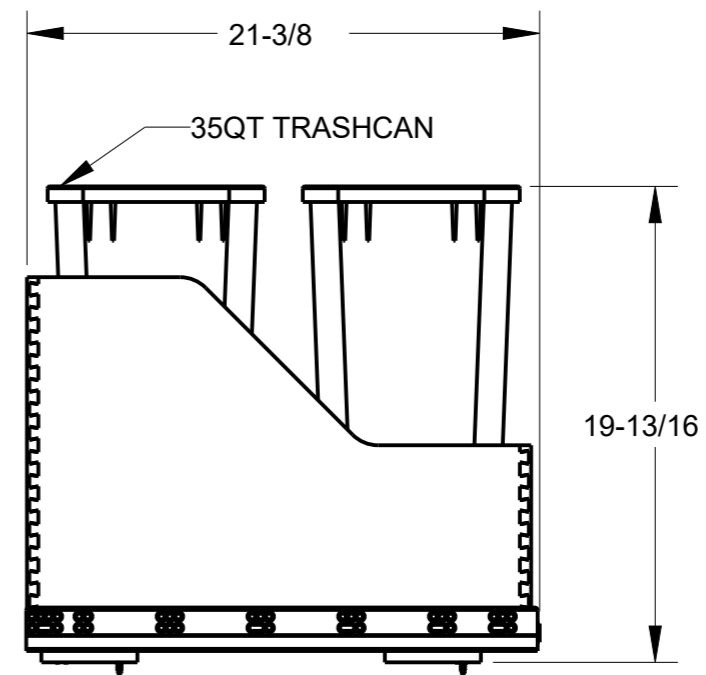

8 7 6 5 4 3 2 1

F E D C B A

HR ITEM NUMBER	PRODUCT DESCRIPTION
CAN-WBMD3518B	DOUBLE 35QT WOOD BOTTOM MOUNT SOFT CLOSE TRASHCAN ROLLOUT, HINGED DOOR, BLACK
CAN-WBMD3518WH	DOUBLE 35QT WOOD BOTTOM MOUNT SOFT CLOSE TRASHCAN ROLLOUT, HINGED DOOR, WHITE
CAN-WBMD3518G	DOUBLE 35QT WOOD BOTTOM MOUNT SOFT CLOSE TRASHCAN ROLLOUT, HINGED DOOR, GREY
CAN-WBMD5018B	DOUBLE 50QT WOOD BOTTOM MOUNT SOFT CLOSE TRASHCAN ROLLOUT, HINGED DOOR, BLACK
CAN-WBMD5018WH	DOUBLE 50QT WOOD BOTTOM MOUNT SOFT CLOSE TRASHCAN ROLLOUT, HINGED DOOR, WHITE
CAN-WBMD5018G	DOUBLE 50QT WOOD BOTTOM MOUNT SOFT CLOSE TRASHCAN ROLLOUT, HINGED DOOR, GREY

DOCUMENT STATUS Released	
UNLESS OTHERWISE SPECIFIED DIMENSIONS ARE IN INCHES (IN)	
MATERIAL WHITE BIRCH	FINISH UV COATED
THIRD ANGLE PROJECTION	DATE 18JAN2023

DESCRIPTION WOOD BOTTOM MOUNT SOFT CLOSE TRASHCAN ROLLOUT FOR HINGED DOOR, 18INCH OPENING		
DRAWING NUMBER CAN-WBMD18		REV C
SIZE A3	SCALE 0.125	SHEET 1 / 1