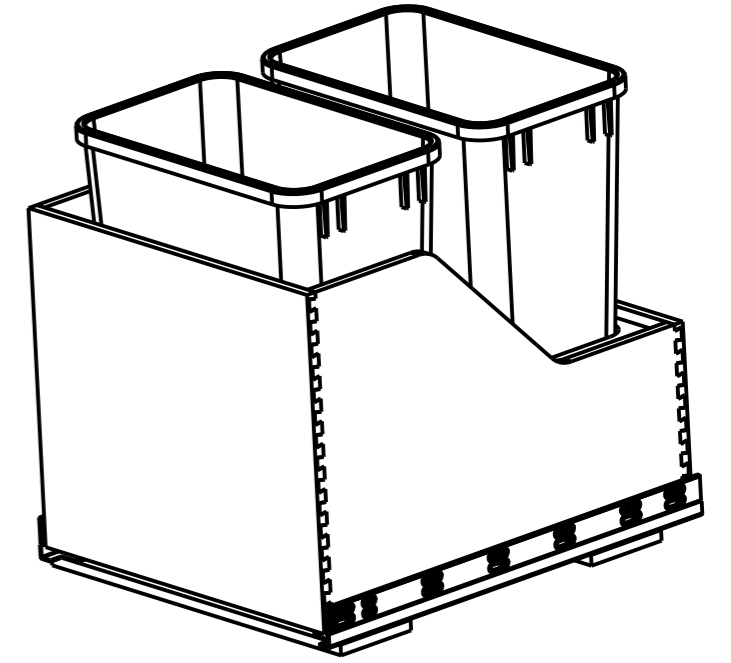

8 7 6 5 4 3 2 1

F E D C B A

HR ITEM NUMBER	PRODUCT DESCRIPTION
CAN-WBMD3518B	DOUBLE 35QT WOOD BOTTOM MOUNT SOFT CLOSE TRASHCAN ROLLOUT, HINGED DOOR, BLACK
CAN-WBMD3518WH	DOUBLE 35QT WOOD BOTTOM MOUNT SOFT CLOSE TRASHCAN ROLLOUT, HINGED DOOR, WHITE
CAN-WBMD3518G	DOUBLE 35QT WOOD BOTTOM MOUNT SOFT CLOSE TRASHCAN ROLLOUT, HINGED DOOR, GREY
CAN-WBMD5018B	DOUBLE 50QT WOOD BOTTOM MOUNT SOFT CLOSE TRASHCAN ROLLOUT, HINGED DOOR, BLACK
CAN-WBMD5018WH	DOUBLE 50QT WOOD BOTTOM MOUNT SOFT CLOSE TRASHCAN ROLLOUT, HINGED DOOR, WHITE
CAN-WBMD5018G	DOUBLE 50QT WOOD BOTTOM MOUNT SOFT CLOSE TRASHCAN ROLLOUT, HINGED DOOR, GREY

DOCUMENT STATUS Released	
UNLESS OTHERWISE SPECIFIED DIMENSIONS ARE IN INCHES (IN)	
MATERIAL WHITE BIRCH	FINISH UV COATED
THIRD ANGLE PROJECTION	DATE 18JAN2023

DESCRIPTION WOOD BOTTOM MOUNT SOFT CLOSE TRASHCAN ROLLOUT FOR HINGED DOOR, 18INCH OPENING		
DRAWING NUMBER CAN-WBMD18		REV C
SIZE A3	SCALE 0.125	SHEET 1 / 1