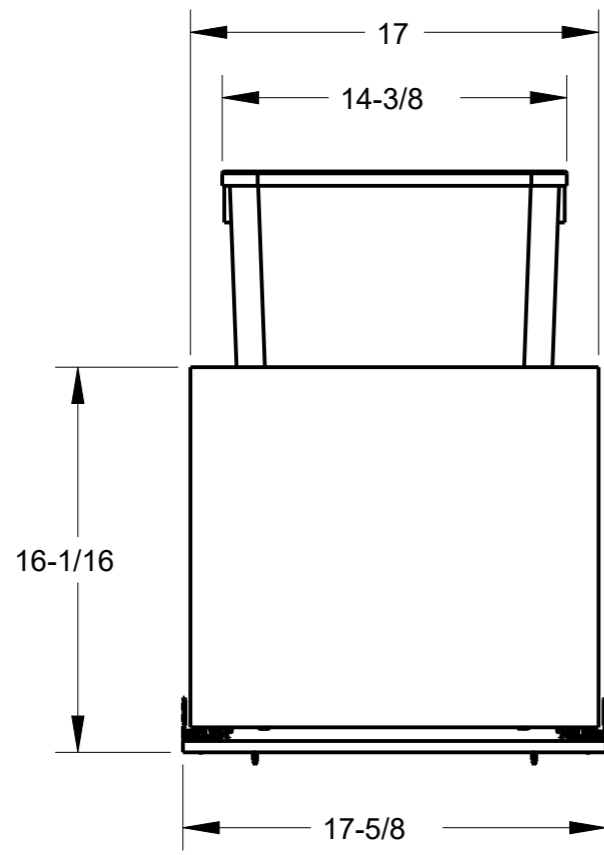

8 7 6 5 4 3 2 1

F E D C B A

HR ITEM NUMBER	PRODUCT DESCRIPTION
CAN-WBMD3518B	DOUBLE 35QT WOOD BOTTOM MOUNT SOFT CLOSE TRASHCAN ROLLOUT, HINGED DOOR, BLACK
CAN-WBMD3518WH	DOUBLE 35QT WOOD BOTTOM MOUNT SOFT CLOSE TRASHCAN ROLLOUT, HINGED DOOR, WHITE
CAN-WBMD3518G	DOUBLE 35QT WOOD BOTTOM MOUNT SOFT CLOSE TRASHCAN ROLLOUT, HINGED DOOR, GREY
CAN-WBMD5018B	DOUBLE 50QT WOOD BOTTOM MOUNT SOFT CLOSE TRASHCAN ROLLOUT, HINGED DOOR, BLACK
CAN-WBMD5018WH	DOUBLE 50QT WOOD BOTTOM MOUNT SOFT CLOSE TRASHCAN ROLLOUT, HINGED DOOR, WHITE
CAN-WBMD5018G	DOUBLE 50QT WOOD BOTTOM MOUNT SOFT CLOSE TRASHCAN ROLLOUT, HINGED DOOR, GREY

DOCUMENT STATUS Released	
UNLESS OTHERWISE SPECIFIED DIMENSIONS ARE IN INCHES (IN)	
MATERIAL WHITE BIRCH	FINISH UV COATED
THIRD ANGLE PROJECTION	DATE 18JAN2023

DESCRIPTION WOOD BOTTOM MOUNT SOFT CLOSE TRASHCAN ROLLOUT FOR HINGED DOOR, 18INCH OPENING		
DRAWING NUMBER CAN-WBMD18		REV C
SIZE A3	SCALE 0.125	SHEET 1 / 1