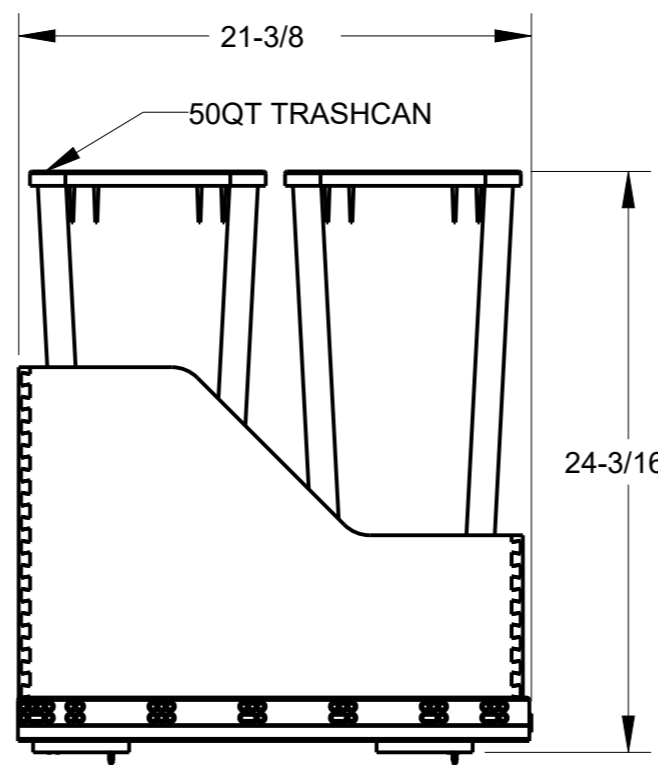

8 7 6 5 4 3 2 1

F E D C B A

HR ITEM NUMBER	PRODUCT DESCRIPTION
CAN-WBMD3518B	DOUBLE 35QT WOOD BOTTOM MOUNT SOFT CLOSE TRASHCAN ROLLOUT, HINGED DOOR, BLACK
CAN-WBMD3518WH	DOUBLE 35QT WOOD BOTTOM MOUNT SOFT CLOSE TRASHCAN ROLLOUT, HINGED DOOR, WHITE
CAN-WBMD3518G	DOUBLE 35QT WOOD BOTTOM MOUNT SOFT CLOSE TRASHCAN ROLLOUT, HINGED DOOR, GREY
CAN-WBMD5018B	DOUBLE 50QT WOOD BOTTOM MOUNT SOFT CLOSE TRASHCAN ROLLOUT, HINGED DOOR, BLACK
CAN-WBMD5018WH	DOUBLE 50QT WOOD BOTTOM MOUNT SOFT CLOSE TRASHCAN ROLLOUT, HINGED DOOR, WHITE
CAN-WBMD5018G	DOUBLE 50QT WOOD BOTTOM MOUNT SOFT CLOSE TRASHCAN ROLLOUT, HINGED DOOR, GREY

DOCUMENT STATUS Released	
UNLESS OTHERWISE SPECIFIED DIMENSIONS ARE IN INCHES (IN)	
MATERIAL WHITE BIRCH	FINISH UV COATED
THIRD ANGLE PROJECTION	DATE 18JAN2023

DESCRIPTION WOOD BOTTOM MOUNT SOFT CLOSE TRASHCAN ROLLOUT FOR HINGED DOOR, 18INCH OPENING		
DRAWING NUMBER CAN-WBMD18		REV C
SIZE A3	SCALE 0.125	SHEET 1 / 1