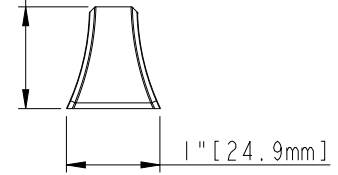

8-32 UNC - ∇ 8mm

12" [305mm] CC

13/16" [20.6mm]

11-1/4" [285.8mm]

3/4" [19mm]

12-3/4" [323.9mm]

1-1/16" [26.9mm]

1" [24.9mm]

1/2" [13mm]

ACCESSORY:
SCREW: 8-32x1" 2PCS
BREAK AWAY SCREW: 8-32x45 2PCS
ALL SCREW MATERIAL: STEEL-SAE1006