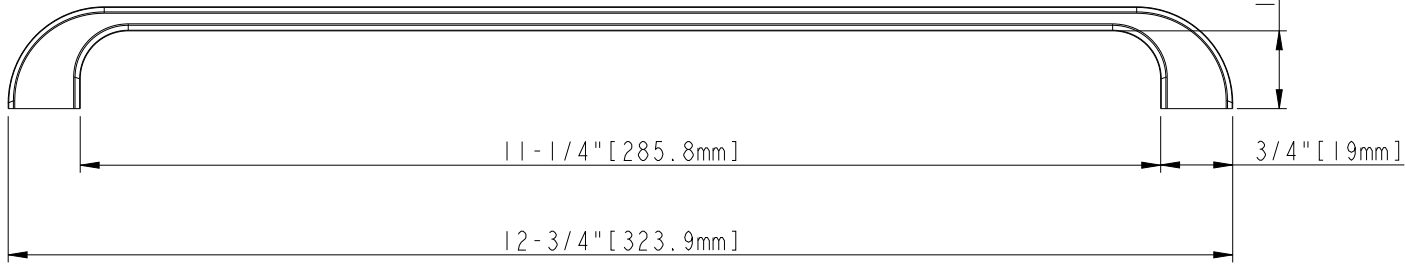

8-32 UNC - ∇ 8mm

12" [305mm] CC

13/16" [20.6mm]

11-1/4" [285.8mm]

3/4" [19mm]

12-3/4" [323.9mm]

1-1/16" [26.9mm]

1" [24.9mm]

1/2" [13mm]

ACCESSORY:
SCREW: 8-32x1" 2PCS
BREAK AWAY SCREW: 8-32x45 2PCS
ALL SCREW MATERIAL: STEEL-SAE1006