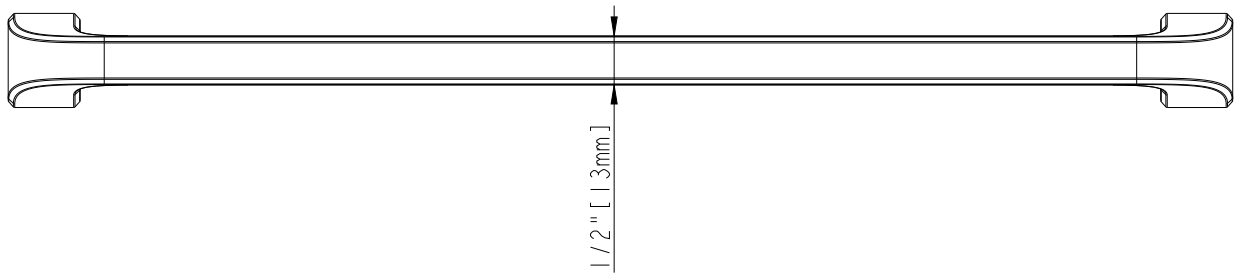

8-32 UNC - ∇ 8mm

12" [305mm] CC

13/16" [20.6mm]

11-1/4" [285.8mm]

3/4" [19mm]

12-3/4" [323.9mm]

1-1/16" [26.9mm]

1" [24.9mm]

1/2" [13mm]

ACCESSORY:
SCREW: 8-32x1" 2PCS
BREAK AWAY SCREW: 8-32x45 2PCS
ALL SCREW MATERIAL: STEEL-SAE1006