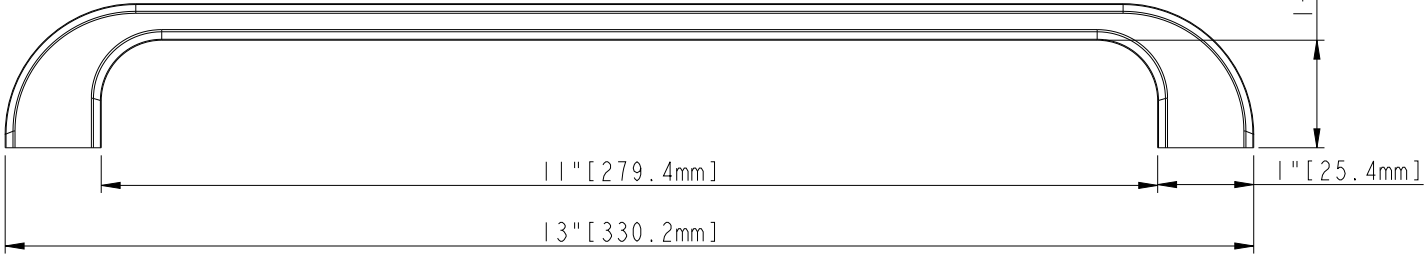

8-32 UNC - ∇ 8mm

12" [305mm] CC

11" [279.4mm]

13" [330.2mm]

1-1/8" [28.4mm]

1" [25.4mm]

1-1/2" [38.1mm]

1-3/8" [34.8mm]

11/16" [17.8mm]

ACCESSORY:
SCREW: 8-32x1" 2PCS
BREAK AWAY SCREW: 8-32x45 2PCS
ALL SCREW MATERIAL: STEEL-SAE1006