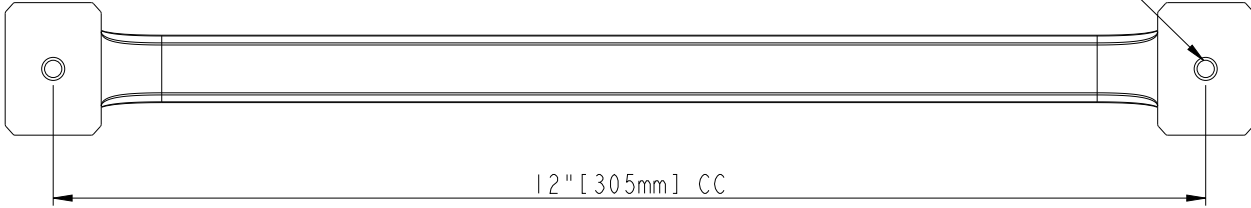

8-32 UNC - ∇ 8mm

12" [305mm] CC

11" [279.4mm]

13" [330.2mm]

1-1/8" [28.4mm]

1" [25.4mm]

1-1/2" [38.1mm]

1-3/8" [34.8mm]

11/16" [17.8mm]

ACCESSORY:
SCREW: 8-32x1" 2PCS
BREAK AWAY SCREW: 8-32x45 2PCS
ALL SCREW MATERIAL: STEEL-SAE1006