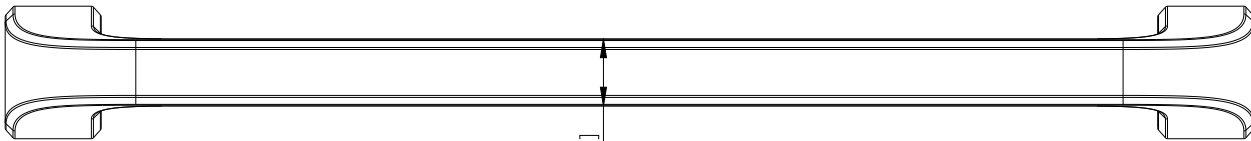

8-32 UNC - ∇ 8mm

12" [305mm] CC

11" [279.4mm]

13" [330.2mm]

1-1/8" [28.4mm]

1" [25.4mm]

1-1/2" [38.1mm]

1-3/8" [34.8mm]

11/16" [17.8mm]

ACCESSORY:
SCREW: 8-32x1" 2PCS
BREAK AWAY SCREW: 8-32x45 2PCS
ALL SCREW MATERIAL: STEEL-SAE1006