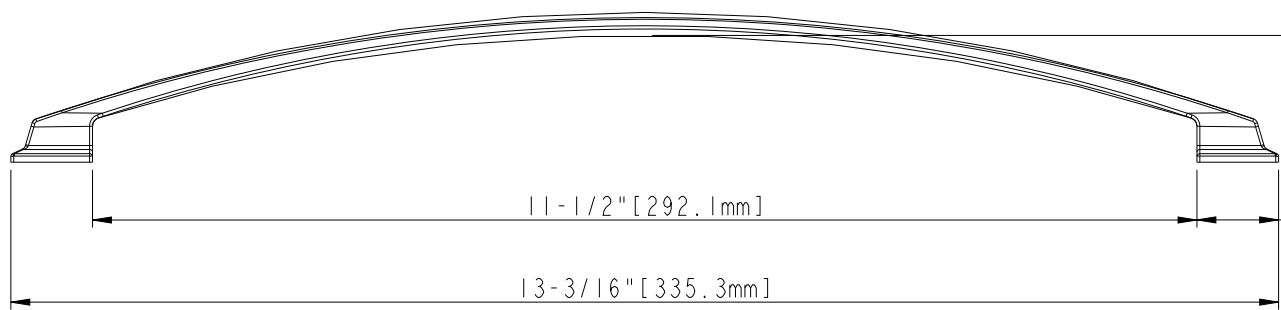

12" [305mm] CC

8-32 UNC - 8mm

1-5/16" [33.7mm]

11-1/2" [292.1mm]

7/8" [21.6mm]

13-3/16" [335.3mm]

1-9/16" [39.6mm]

15/16" [24.1mm]

1/2" [12.4mm]

ACCESSORY:
SCREW: 8-32x1" 2PCS
BREAK AWAY SCREW: 8-32x45 2PCS
ALL SCREW MATERIAL: STEEL-SAE1006