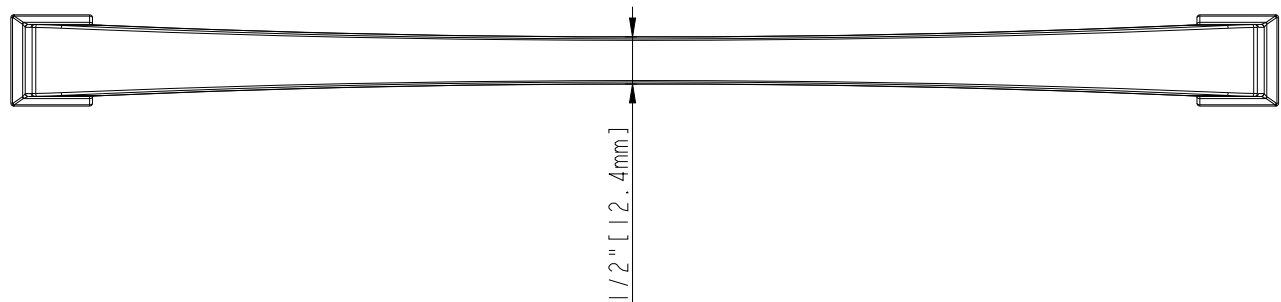

12" [305mm] CC

8-32 UNC - 8mm

1-5/16" [33.7mm]

11-1/2" [292.1mm]

7/8" [21.6mm]

13-3/16" [335.3mm]

1-9/16" [39.6mm]

15/16" [24.1mm]

1/2" [12.4mm]

ACCESSORY:
SCREW: 8-32x1" 2PCS
BREAK AWAY SCREW: 8-32x45 2PCS
ALL SCREW MATERIAL: STEEL-SAE1006