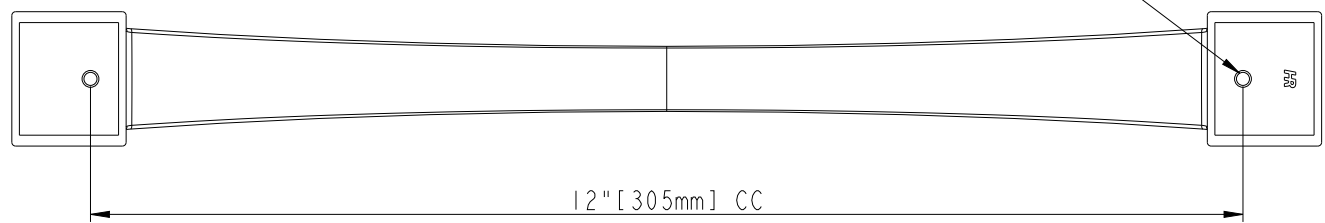

8-32 UNC - ∇ 8mm

12" [305mm] CC

11-1/4" [285.9mm]

1-9/16" [39.5mm]

13-5/8" [346.4mm]

1-7/8" [48mm]

1-3/16" [30.2mm]

1-3/8" [35.5mm]

1-1/16" [17.2mm]

ACCESSORY:
SCREW: 8-32x1" 2PCS
BREAK AWAY SCREW: 8-32x45 2PCS
ALL SCREW MATERIAL: STEEL-SAE1006