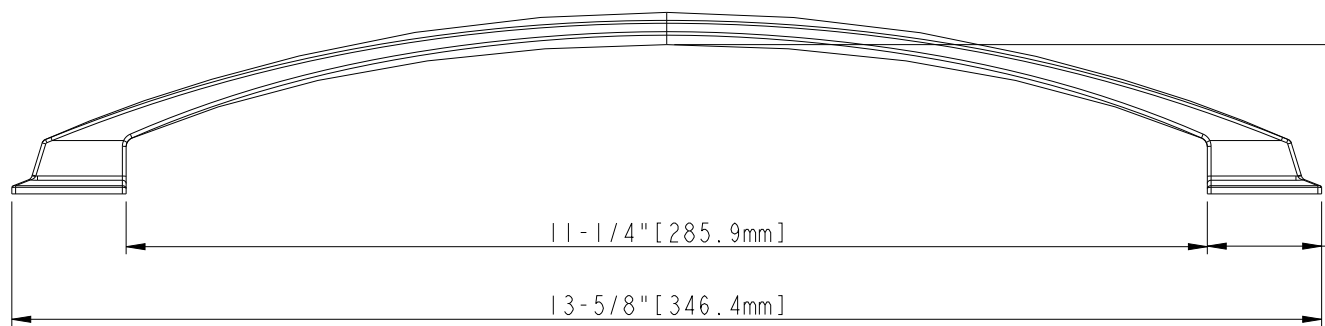

8-32 UNC - ∇ 8mm

12" [305mm] CC

11-1/4" [285.9mm]

1-9/16" [39.5mm]

13-5/8" [346.4mm]

1-7/8" [48mm]

1-3/16" [30.2mm]

1-3/8" [35.5mm]

1-1/16" [17.2mm]

ACCESSORY:
SCREW: 8-32x1" 2PCS
BREAK AWAY SCREW: 8-32x45 2PCS
ALL SCREW MATERIAL: STEEL-SAE1006