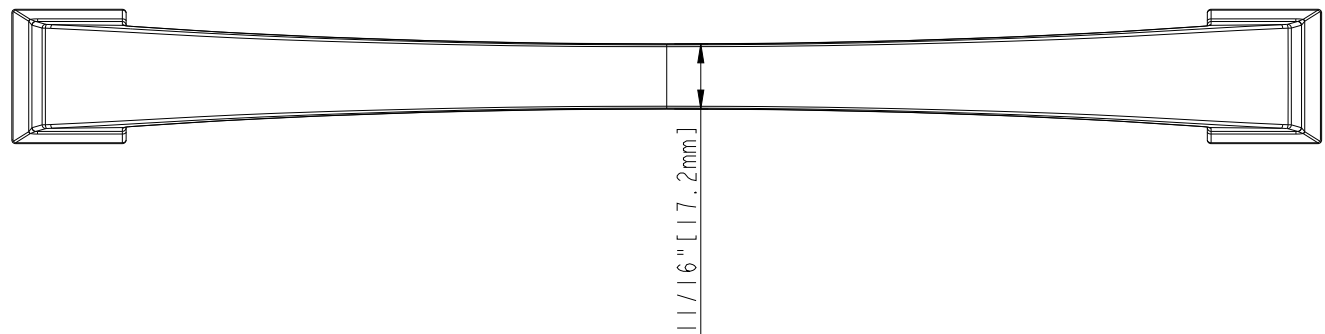

8-32 UNC - ∇ 8mm

12" [305mm] CC

11-1/4" [285.9mm]

1-9/16" [39.5mm]

13-5/8" [346.4mm]

1-7/8" [48mm]

1-3/16" [30.2mm]

1-3/8" [35.5mm]

1-1/16" [17.2mm]

ACCESSORY:
SCREW: 8-32x1" 2PCS
BREAK AWAY SCREW: 8-32x45 2PCS
ALL SCREW MATERIAL: STEEL-SAE1006