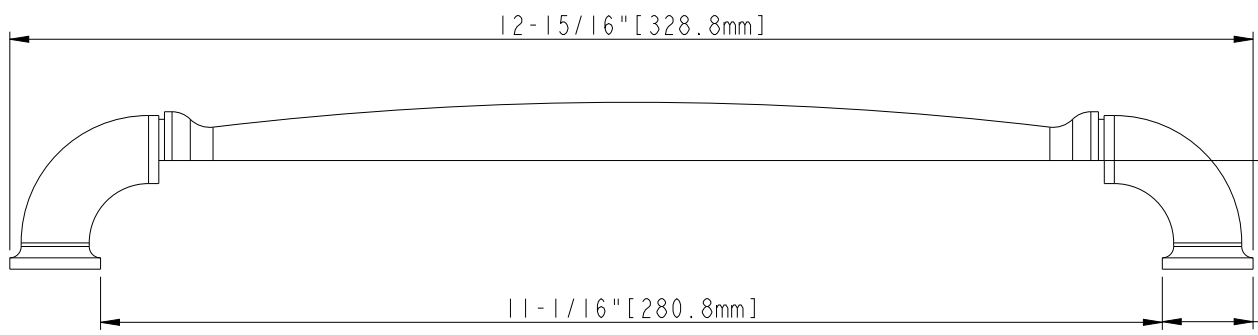

8-32 UNC - ∇ 1/2"

12" [305mm] CC

12-15/16" [328.8mm]

1-1/8" [28.7mm]

11-1/16" [280.8mm]

\varnothing 15/16" [24mm]

1-3/4" [44.1mm]

\varnothing 15/16" [24mm]

1" [24.7mm]

ACCESSORY:
SCREW: 8-32x1" 2PCS
BREAK AWAY SCREW: 8-32x45 2PCS
ALL SCREW MATERIAL: STEEL-SAE1006