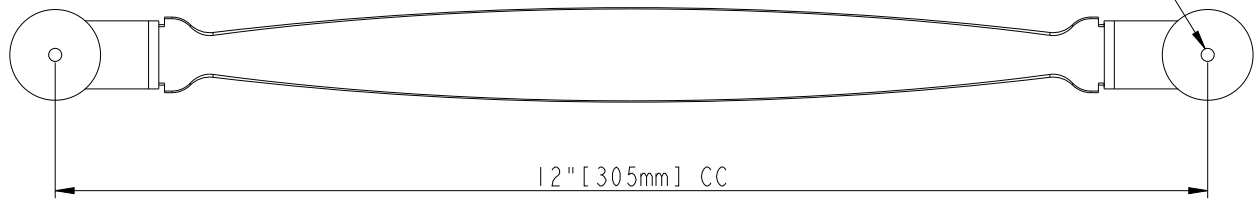

8-32 UNC - ∇ 1/2"

12" [305mm] CC

12-15/16" [328.8mm]

1-1/8" [28.7mm]

11-1/16" [280.8mm]

\varnothing 15/16" [24mm]

1-3/4" [44.1mm]

\varnothing 15/16" [24mm]

1" [24.7mm]

ACCESSORY:
SCREW: 8-32x1" 2PCS
BREAK AWAY SCREW: 8-32x45 2PCS
ALL SCREW MATERIAL: STEEL-SAE1006