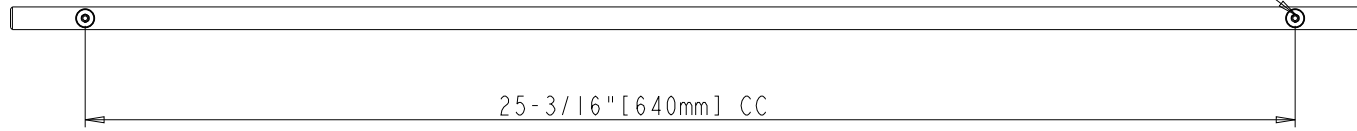

8-32 UNC- ∇ 1/2"

ACCESSORY:

SCREW: 8-32X1-1/8" 2PCS

BREAK AWAY SCREW: 8-32x45 2PCS

ALL SCREW MATERIAL: STEEL-SAE1006