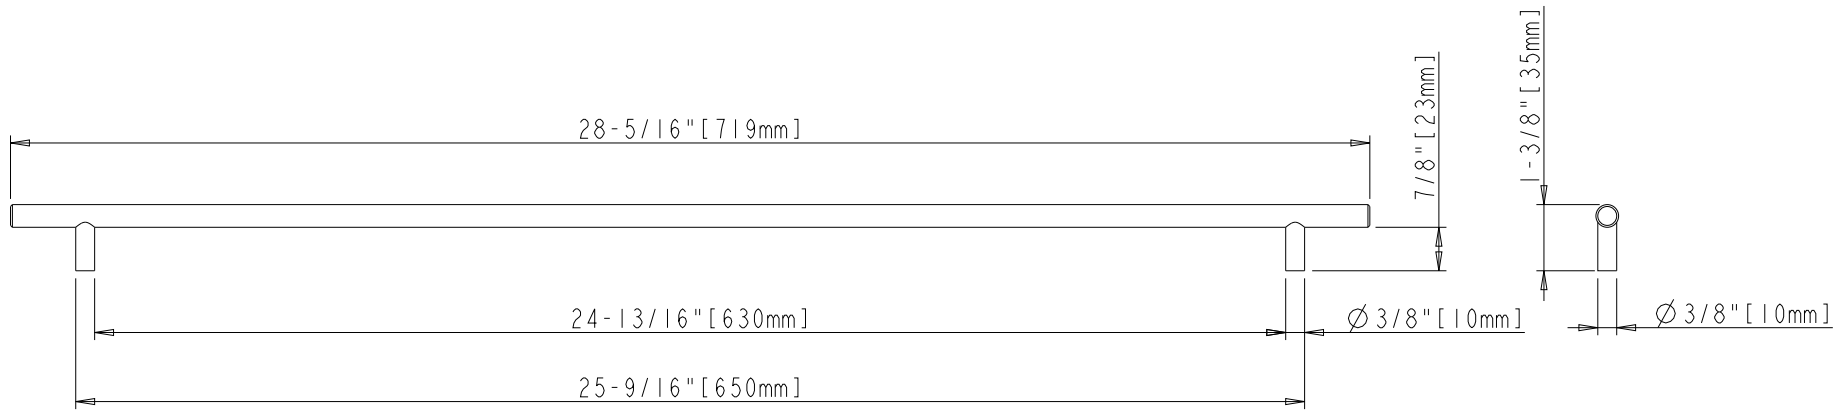

8-32 UNC- ∇ 1/2"

ACCESSORY:

SCREW: 8-32X1-1/8" 2PCS

BREAK AWAY SCREW: 8-32x45 2PCS

ALL SCREW MATERIAL: STEEL-SAE1006