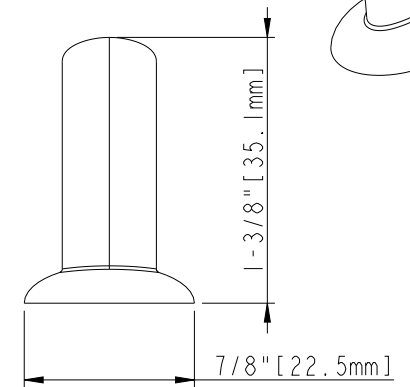

8-32 UNC - ∇ 8mm

ACCESSORY:
SCREW: 8-32x1" 2PCS
BREAK AWAY SCREW: 8-32x45 2PCS
ALL SCREW MATERIAL: STEEL-SAE1006