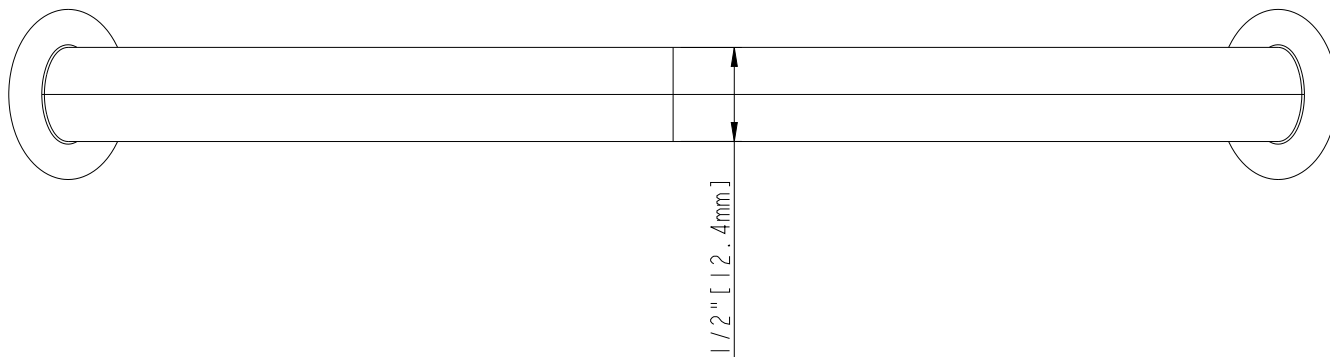

8-32 UNC - ∇ 8mm

ACCESSORY:
SCREW: 8-32x1" 2PCS
BREAK AWAY SCREW: 8-32x45 2PCS
ALL SCREW MATERIAL: STEEL-SAE1006