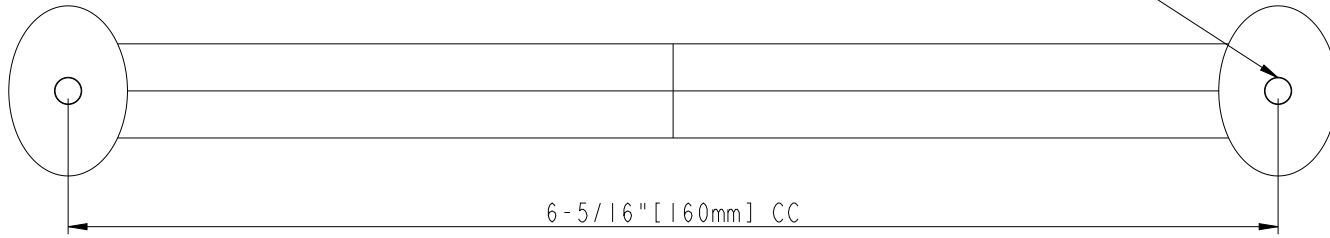

8-32 UNC - ∇ 8mm

ACCESSORY:
SCREW: 8-32x1" 2PCS
BREAK AWAY SCREW: 8-32x45 2PCS
ALL SCREW MATERIAL: STEEL-SAE1006