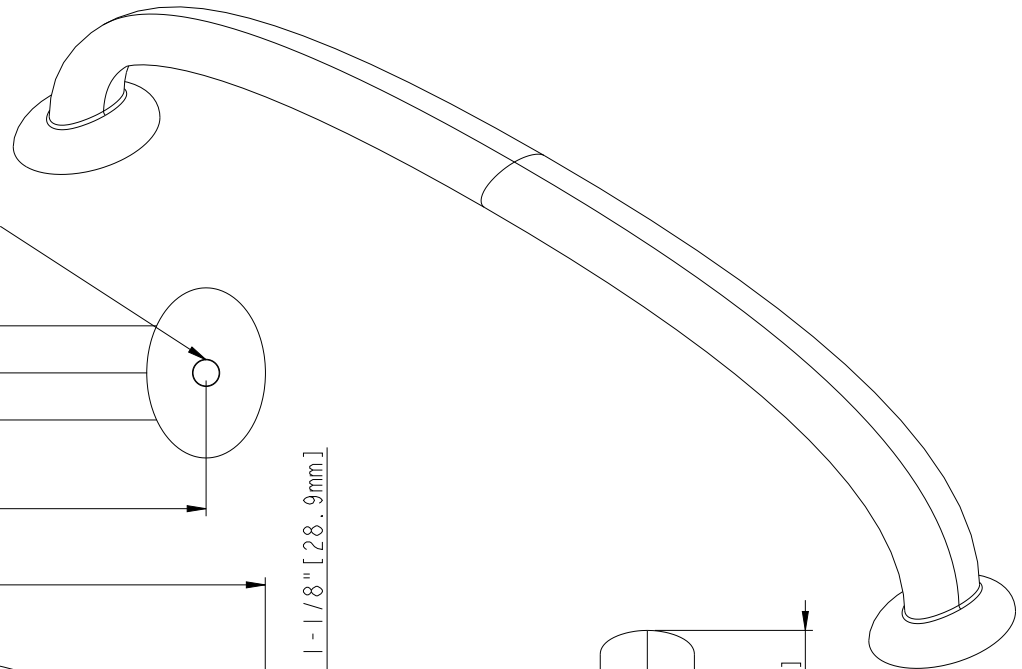

8-32 UNC - ∇ 8mm

ACCESSORY:
SCREW: 8-32x1" 2PCS
BREAK AWAY SCREW: 8-32x45 2PCS
ALL SCREW MATERIAL: STEEL-SAE1006