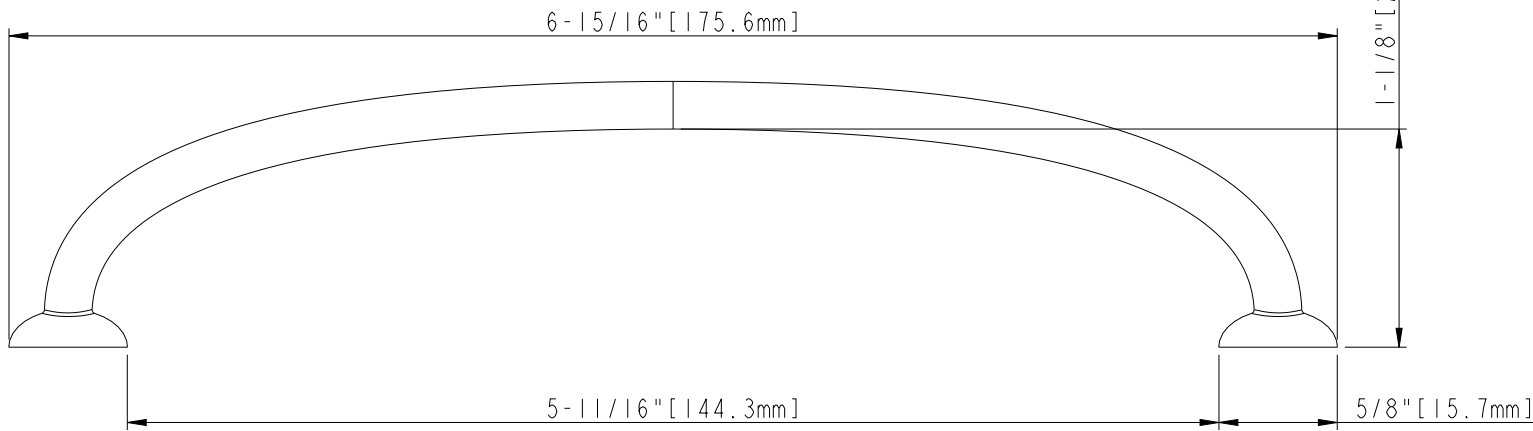

8-32 UNC - ∇ 8mm

ACCESSORY:
SCREW: 8-32x1" 2PCS
BREAK AWAY SCREW: 8-32x45 2PCS
ALL SCREW MATERIAL: STEEL-SAE1006