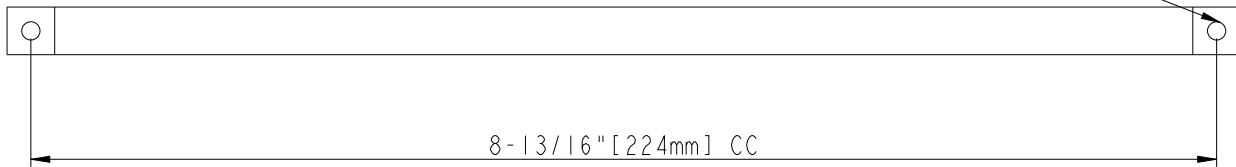

8-32 UNC - ∇ 8mm

8-13/16" [224mm] CC

8-7/16" [215mm]

9-3/16" [233mm]

3/4" [19mm]

3/8" [9mm]

1-1/8" [28mm]

3/8" [9mm]

3/8" [9mm]

ACCESSORY:
SCREW: 8-32x1" 2PCS
BREAK AWAY SCREW: 8-32x45 2PCS
ALL SCREW MATERIAL: STEEL-SAE1006