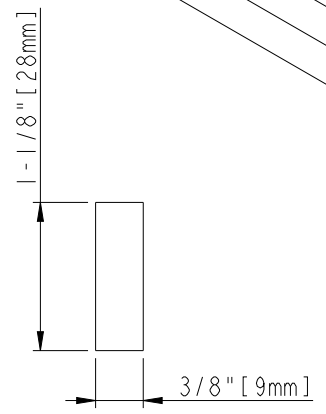

8-32 UNC - ∇ 8mm

8-13/16" [224mm] CC

8-7/16" [215mm]

9-3/16" [233mm]

3/4" [19mm]

3/8" [9mm]

1-1/8" [28mm]

3/8" [9mm]

3/8" [9mm]

ACCESSORY:
SCREW: 8-32x1" 2PCS
BREAK AWAY SCREW: 8-32x45 2PCS
ALL SCREW MATERIAL: STEEL-SAE1006