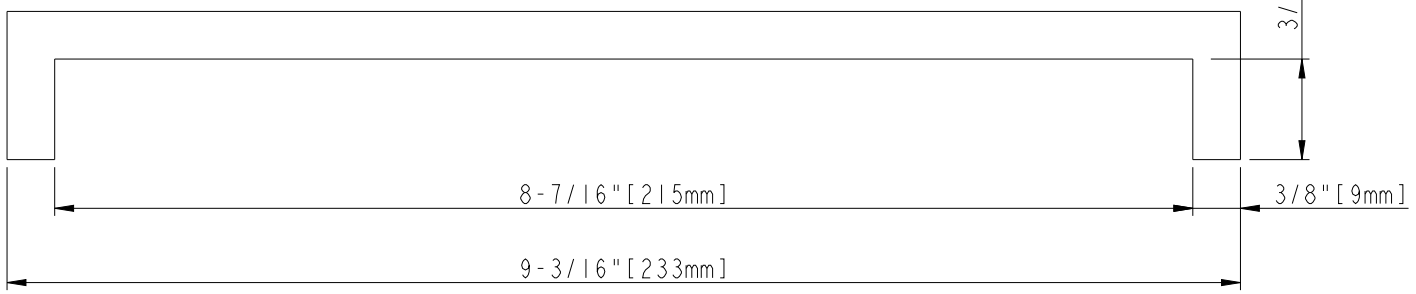

8-32 UNC - ∇ 8mm

8-13/16" [224mm] CC

8-7/16" [215mm]

9-3/16" [233mm]

3/4" [19mm]

3/8" [9mm]

1-1/8" [28mm]

3/8" [9mm]

3/8" [9mm]

ACCESSORY:
SCREW: 8-32x1" 2PCS
BREAK AWAY SCREW: 8-32x45 2PCS
ALL SCREW MATERIAL: STEEL-SAE1006