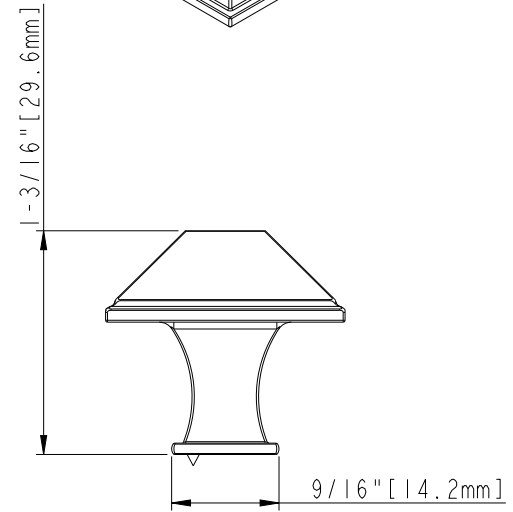

8-32 UNC - ∇ 1/2"

ACCESSORY:
SCREW: 8-32X1-1/8" 1PCS
BREAK AWAY SCREW: 8-32x45 1PCS
ALL SCREW MATERIAL: STEEL-SAE1006