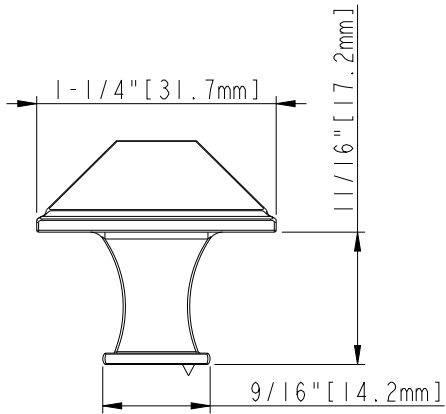

8-32 UNC - ∇ 1/2"

ACCESSORY:
SCREW: 8-32X1-1/8" 1PCS
BREAK AWAY SCREW: 8-32x45 1PCS
ALL SCREW MATERIAL: STEEL-SAE1006