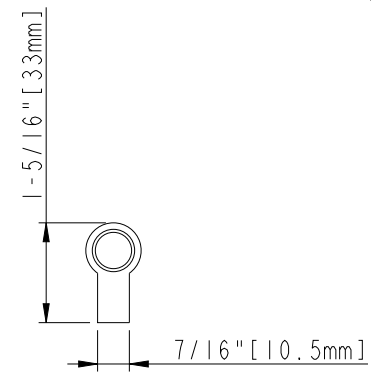

12-9/16" [319mm] CC

ACCESSORY:
 SCREW: 8-32x1" 2PCS
 BREAK AWAY SCREW: 8-32x45 2PCS
 ALL SCREW MATERIAL: STEEL-SAE1006