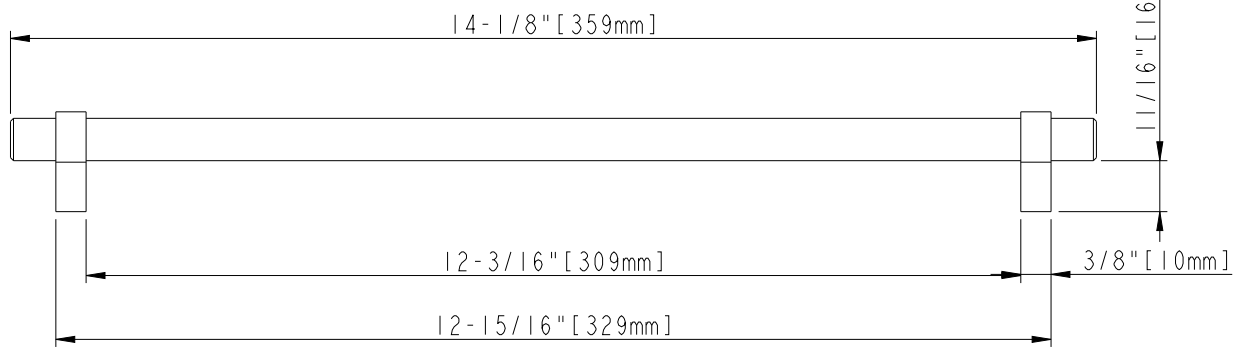

12-9/16" [319mm] CC

ACCESSORY:
 SCREW: 8-32x1" 2PCS
 BREAK AWAY SCREW: 8-32x45 2PCS
 ALL SCREW MATERIAL: STEEL-SAE1006