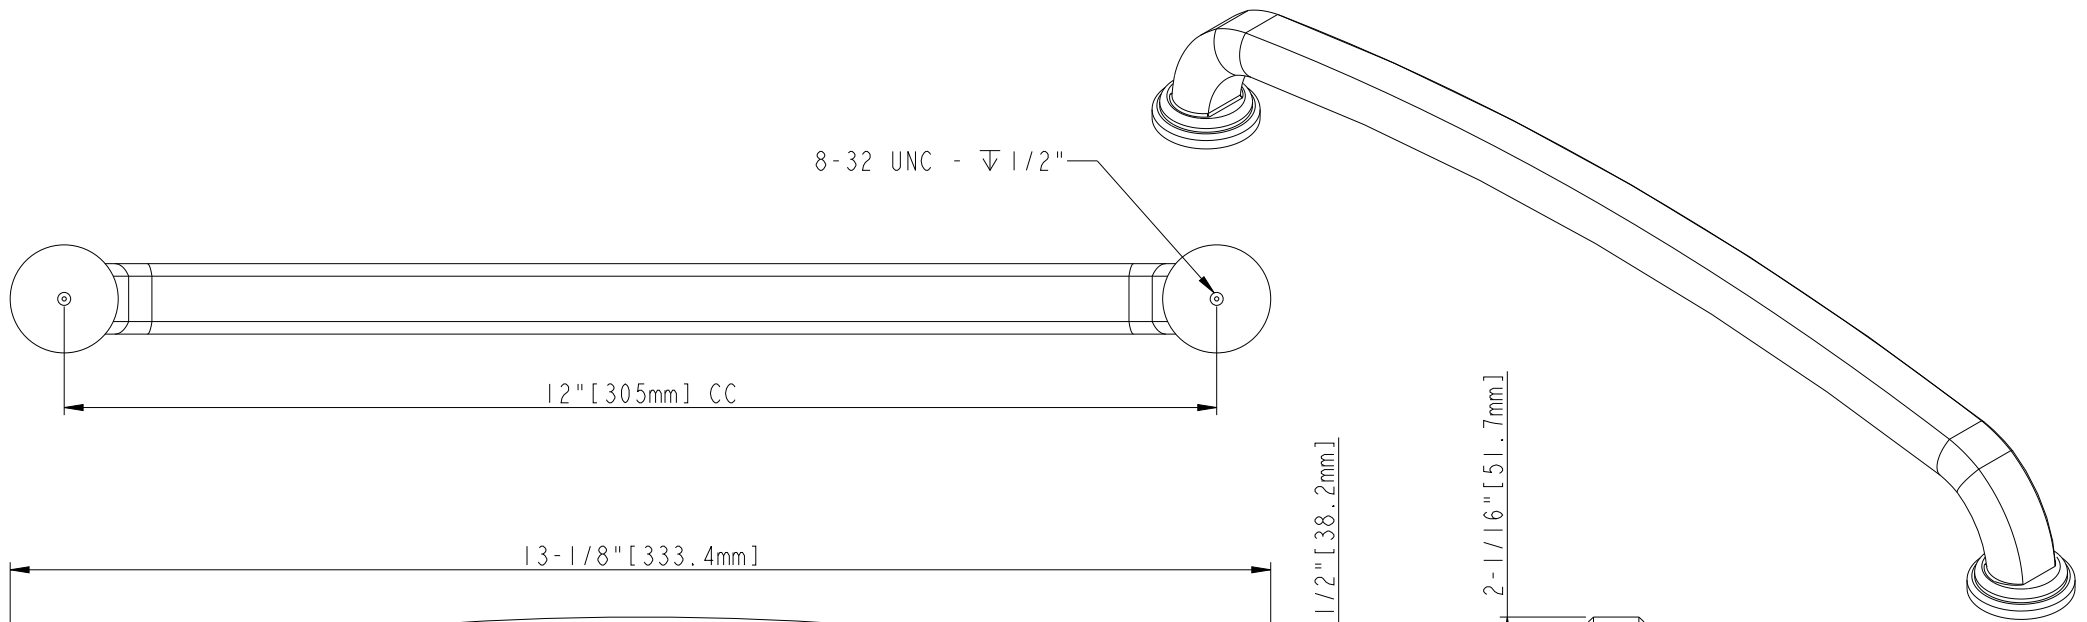

8-32 UNC - ∇ 1/2"

12" [305mm] CC

13-1/8" [333.4mm]

1-1/2" [38.2mm]

2-1/16" [51.7mm]

10-7/8" [276.2mm]

\varnothing 1-1/8" [28.6mm]

\varnothing 1-1/8" [28.6mm]

3/4" [18.6mm]

ACCESSORY:

SCREW: 8-32X1" 2PCS

BREAK AWAY SCREW: 8-32x45 2PCS

ALL SCREW MATERIAL: STEEL-SAE1006