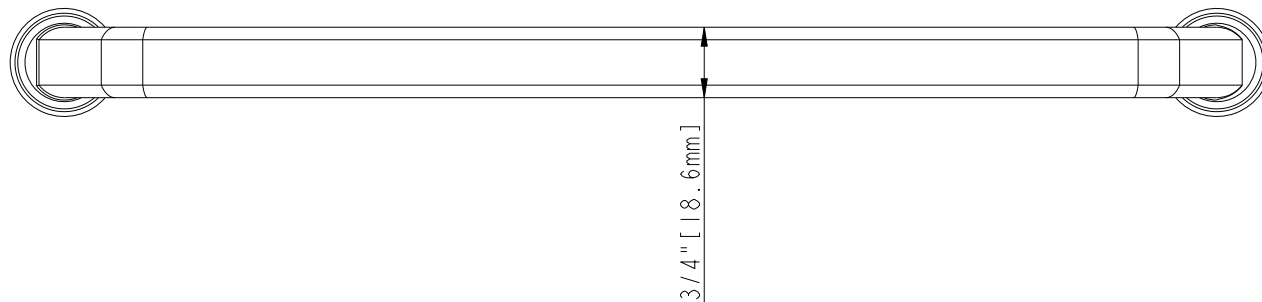

8-32 UNC - ∇ 1/2"

12" [305mm] CC

13-1/8" [333.4mm]

1-1/2" [38.2mm]

2-1/16" [51.7mm]

10-7/8" [276.2mm]

\varnothing 1-1/8" [28.6mm]

\varnothing 1-1/8" [28.6mm]

3/4" [18.6mm]

ACCESSORY:

SCREW: 8-32X1" 2PCS

BREAK AWAY SCREW: 8-32x45 2PCS

ALL SCREW MATERIAL: STEEL-SAE1006