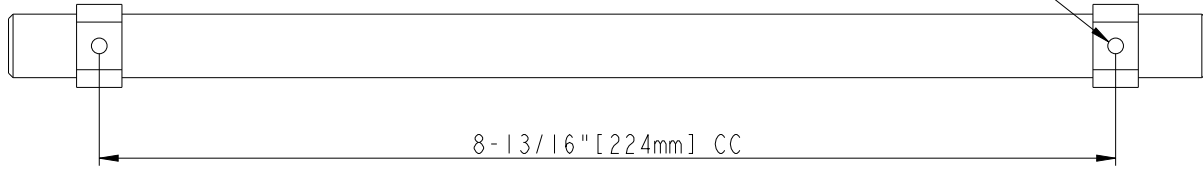

8-32 UNC - ∇ 8mm

ACCESSORY:
SCREW: 8-32x1" 2PCS
BREAK AWAY SCREW: 8-32x45 2PCS
ALL SCREW MATERIAL: STEEL-SAE1006