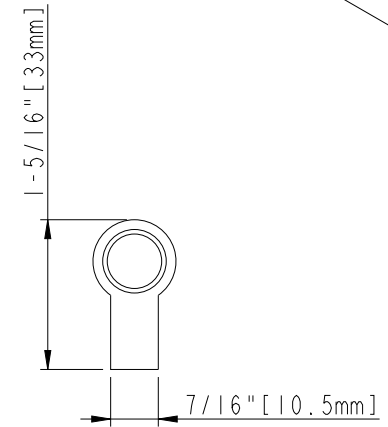

8-32 UNC - ∇ 8mm

ACCESSORY:
SCREW: 8-32x1" 2PCS
BREAK AWAY SCREW: 8-32x45 2PCS
ALL SCREW MATERIAL: STEEL-SAE1006