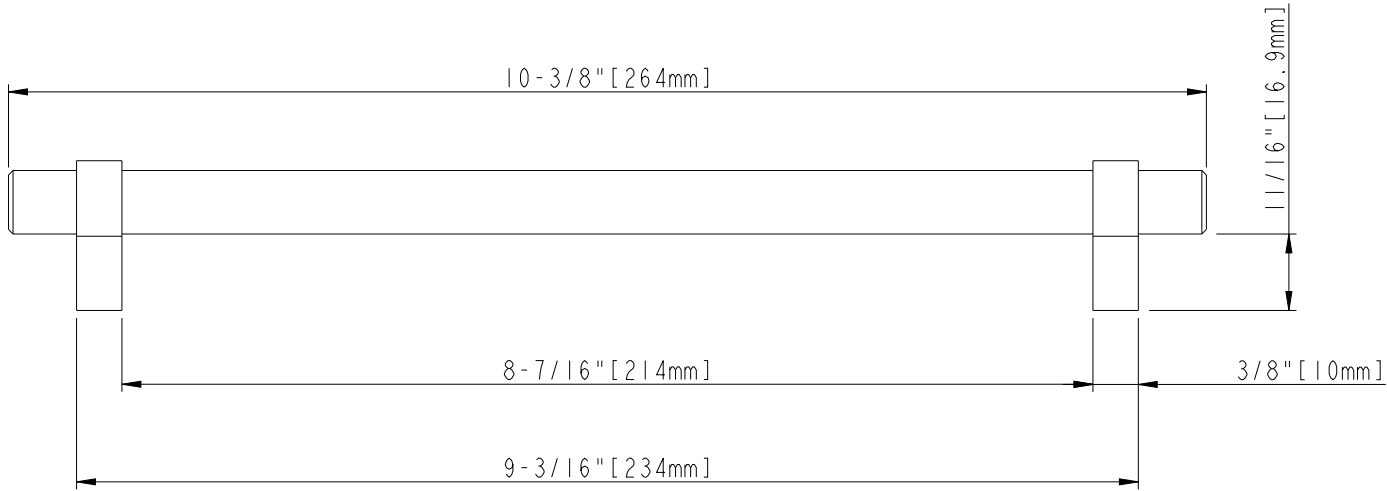

8-32 UNC - ∇ 8mm

ACCESSORY:
SCREW: 8-32x1" 2PCS
BREAK AWAY SCREW: 8-32x45 2PCS
ALL SCREW MATERIAL: STEEL-SAE1006