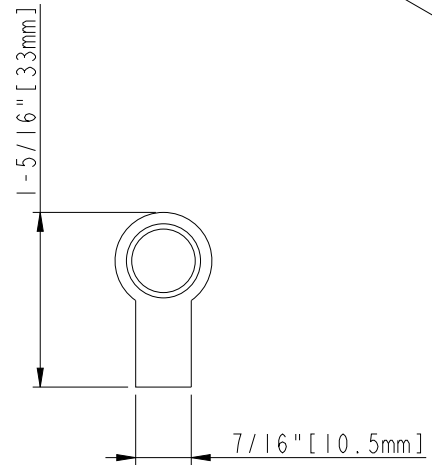

8-32 UNC - 8mm

7-9/16" [192mm] CC

9-1/8" [232mm]

1-1/16" [16.9mm]

7-3/16" [182mm]

3/8" [10mm]

7-15/16" [202mm]

1-5/16" [33mm]

7/16" [10.5mm]

9/16" [14mm]

ACCESSORY:
SCREW: 8-32x1" 2PCS
BREAK AWAY SCREW: 8-32x45 2PCS
ALL SCREW MATERIAL: STEEL-SAE1006