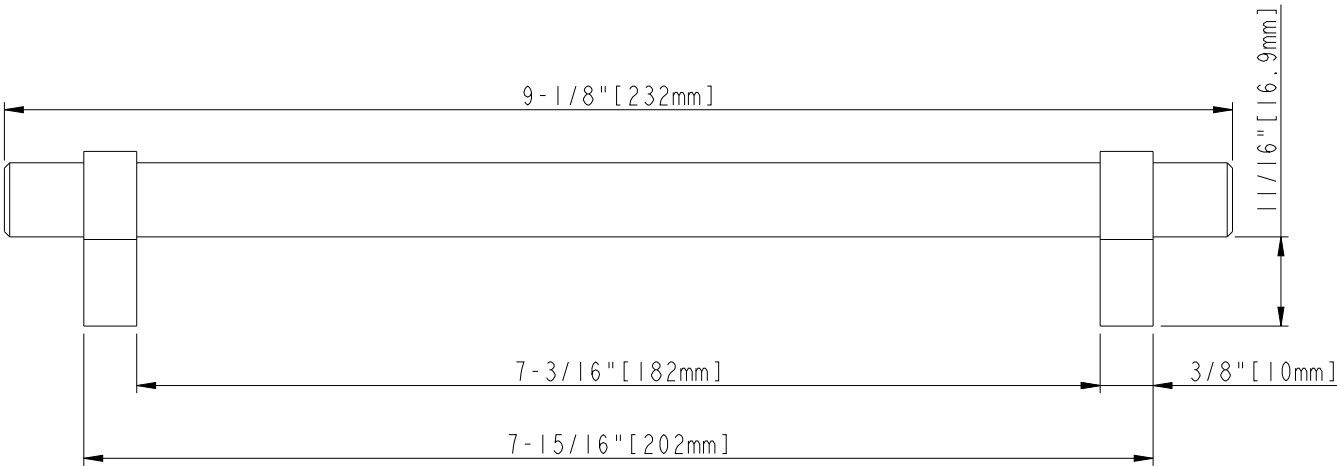

8-32 UNC - 8mm

7-9/16" [192mm] CC

9-1/8" [232mm]

1-1/16" [16.9mm]

7-3/16" [182mm]

3/8" [10mm]

7-15/16" [202mm]

1-5/16" [33mm]

7/16" [10.5mm]

9/16" [14mm]

ACCESSORY:
SCREW: 8-32x1" 2PCS
BREAK AWAY SCREW: 8-32x45 2PCS
ALL SCREW MATERIAL: STEEL-SAE1006