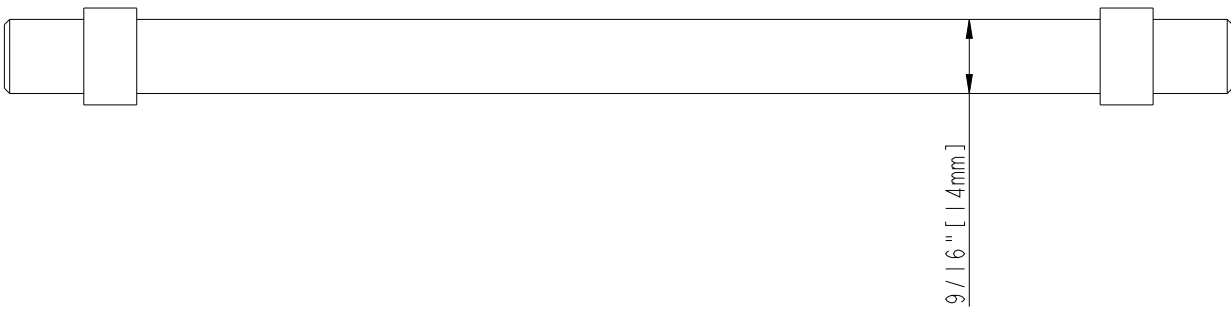

8-32 UNC - 8mm

7-9/16" [192mm] CC

9-1/8" [232mm]

1-1/16" [16.9mm]

7-3/16" [182mm]

3/8" [10mm]

7-15/16" [202mm]

1-5/16" [33mm]

7/16" [10.5mm]

9/16" [14mm]

ACCESSORY:
SCREW: 8-32x1" 2PCS
BREAK AWAY SCREW: 8-32x45 2PCS
ALL SCREW MATERIAL: STEEL-SAE1006