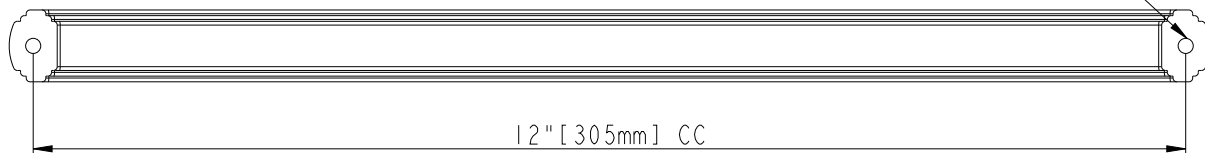

8-32 UNC -  $\nabla$  1/2"

12" [305mm] CC

12-1/2" [317.5mm]

1" [25.4mm]

1-1/2" [38.1mm]

11-1/2" [292.1mm]

1/2" [12.7mm]

3/4" [19mm]

3/4" [19mm]

ACCESSORY:  
SCREW: 8-32x1" 2PCS  
BREAK AWAY SCREW: 8-32x45 2PCS  
ALL SCREW MATERIAL: STEEL-SAE1006