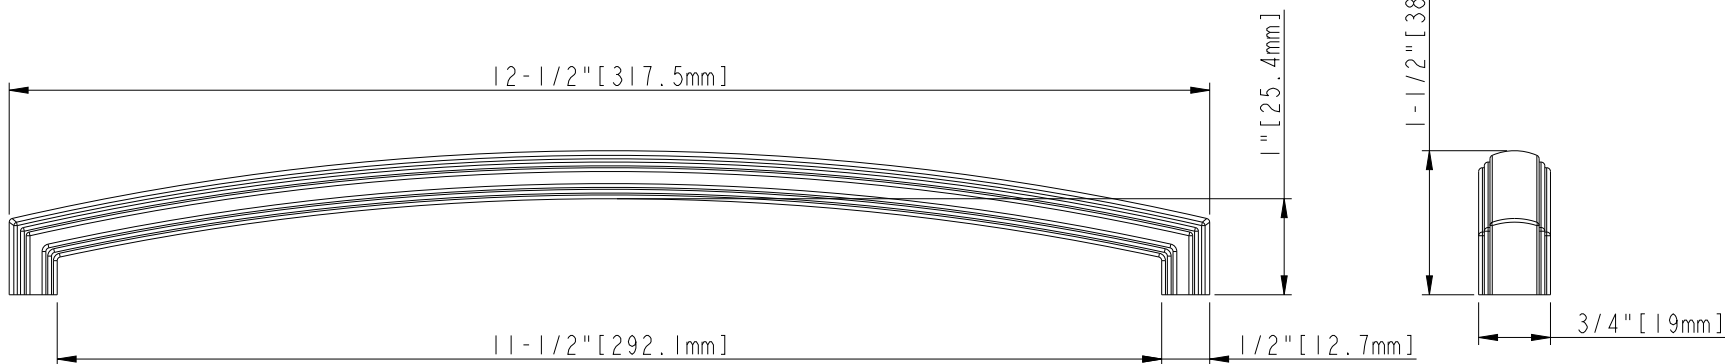

8-32 UNC -  $\nabla$  1/2"

12" [305mm] CC

12-1/2" [317.5mm]

1" [25.4mm]

1-1/2" [38.1mm]

11-1/2" [292.1mm]

1/2" [12.7mm]

3/4" [19mm]

3/4" [19mm]

ACCESSORY:  
SCREW: 8-32x1" 2PCS  
BREAK AWAY SCREW: 8-32x45 2PCS  
ALL SCREW MATERIAL: STEEL-SAE1006