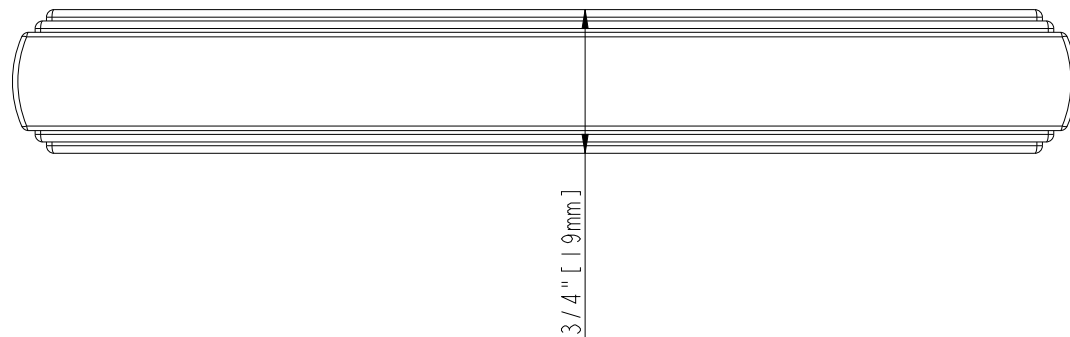

5-1/16" [128mm] CC

5-9/16" [140.7mm]

11/16" [17.5mm]

4-9/16" [115.3mm]

1/2" [12.7mm]

1-3/16" [30.2mm]

3/4" [19mm]

3/4" [19mm]

ACCESSORY:
 SCREW: 8-32x1" 2PCS
 BREAK AWAY SCREW: 8-32x45 2PCS
 ALL SCREW MATERIAL: STEEL-SAE1006