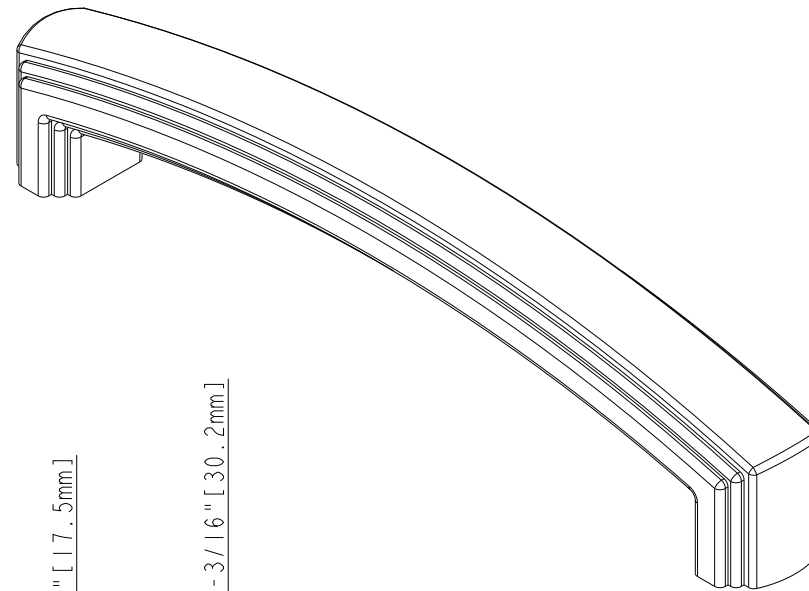

5-1/16" [128mm] CC

5-9/16" [140.7mm]

11/16" [17.5mm]

4-9/16" [115.3mm]

1/2" [12.7mm]

1-3/16" [30.2mm]

3/4" [19mm]

3/4" [19mm]

ACCESSORY:
 SCREW: 8-32x1" 2PCS
 BREAK AWAY SCREW: 8-32x45 2PCS
 ALL SCREW MATERIAL: STEEL-SAE1006