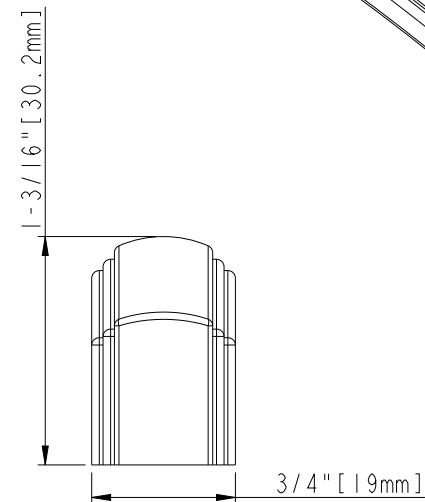

5-1/16" [128mm] CC

5-9/16" [140.7mm]

11/16" [17.5mm]

4-9/16" [115.3mm]

1/2" [12.7mm]

1-3/16" [30.2mm]

3/4" [19mm]

3/4" [19mm]

ACCESSORY:
 SCREW: 8-32x1" 2PCS
 BREAK AWAY SCREW: 8-32x45 2PCS
 ALL SCREW MATERIAL: STEEL-SAE1006