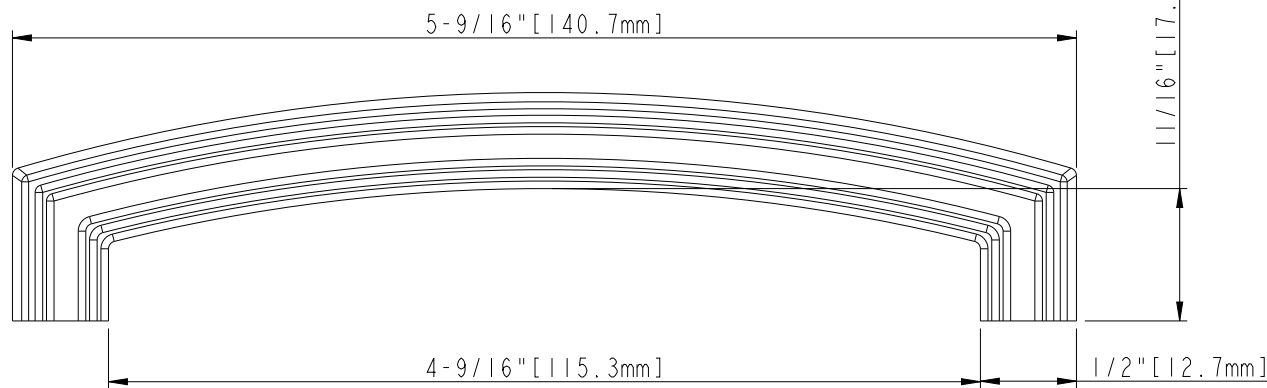

5-1/16" [128mm] CC

5-9/16" [140.7mm]

11/16" [17.5mm]

4-9/16" [115.3mm]

1/2" [12.7mm]

1-3/16" [30.2mm]

3/4" [19mm]

3/4" [19mm]

ACCESSORY:
 SCREW: 8-32x1" 2PCS
 BREAK AWAY SCREW: 8-32x45 2PCS
 ALL SCREW MATERIAL: STEEL-SAE1006