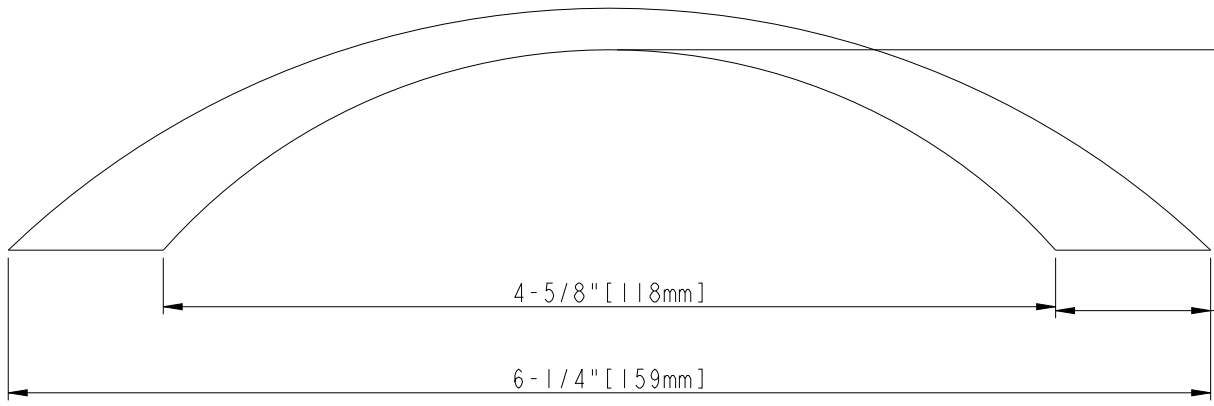

8-32 UNC - $\sqrt{8}$ mm

5-1/16" [128mm] CC

4-5/8" [118mm]

1-1/16" [26.5mm]

6-1/4" [159mm]

1-1/4" [32mm]

7/16" [11.2mm]

3/16" [5.5mm]

ACCESSORY:
SCREW: 8-32x1" 2PCS
BREAK AWAY SCREW: 8-32x45 2PCS
ALL SCREW MATERIAL: STEEL-SAE1006