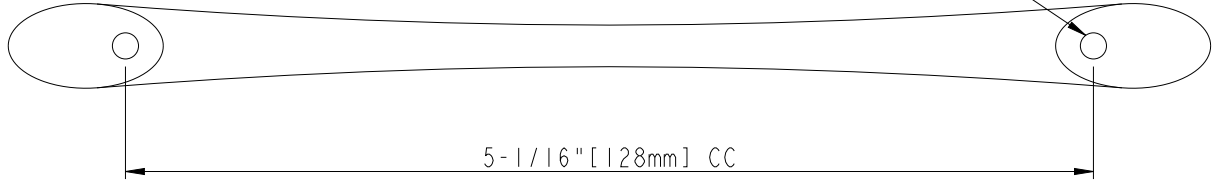

8-32 UNC - $\sqrt{8}$ mm

5-1/16" [128mm] CC

4-5/8" [118mm]

1-1/16" [26.5mm]

6-1/4" [159mm]

1-1/4" [32mm]

7/16" [11.2mm]

3/16" [5.5mm]

ACCESSORY:
SCREW: 8-32x1" 2PCS
BREAK AWAY SCREW: 8-32x45 2PCS
ALL SCREW MATERIAL: STEEL-SAE1006