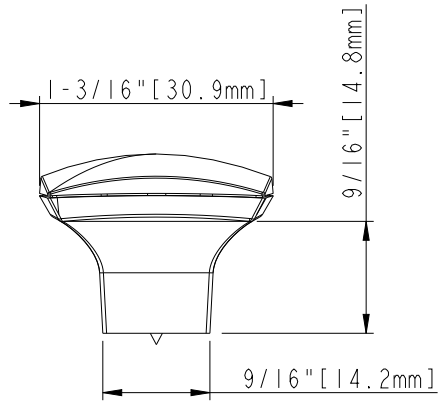

8-32 UNC - ∇ 1/2"

ACCESSORY:
SCREW: 8-32X1-1/8" 1PCS
BREAK AWAY SCREW: 8-32x45 1PCS
ALL SCREW MATERIAL: STEEL-SAE1006