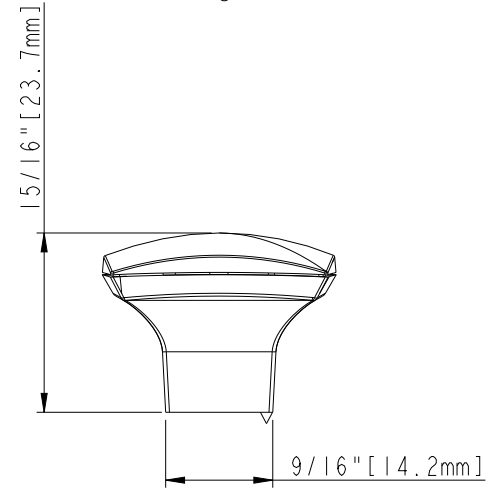

8-32 UNC - ∇ 1/2"

ACCESSORY:
SCREW: 8-32X1-1/8" 1PCS
BREAK AWAY SCREW: 8-32x45 1PCS
ALL SCREW MATERIAL: STEEL-SAE1006