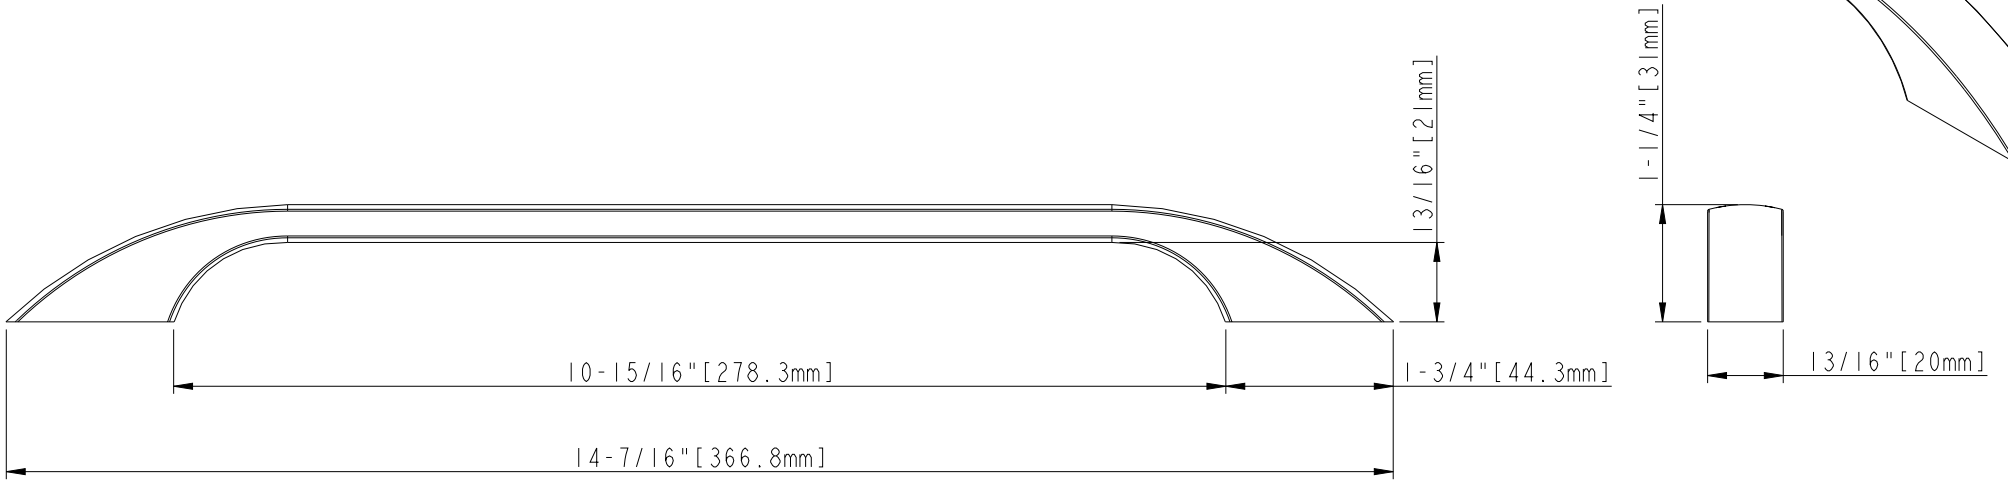

8-32 UNC - ∇ 8mm

11-5/16" [288mm] CC

ACCESSORY:
SCREW: 8-32x1" 2PCS
BREAK AWAY SCREW: 8-32x45 2PCS
ALL SCREW MATERIAL: STEEL-SAE1006