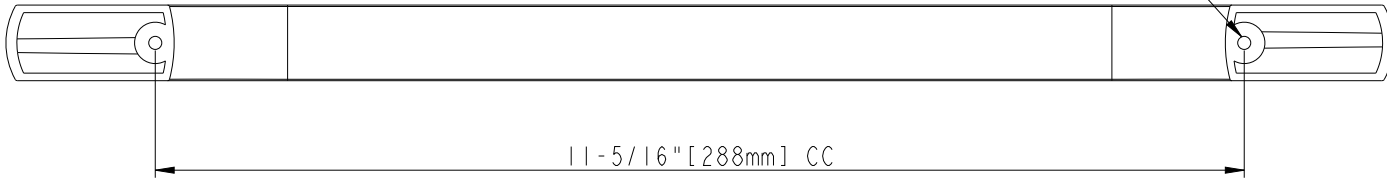

8-32 UNC - ∇ 8mm

11-5/16" [288mm] CC

ACCESSORY:
SCREW: 8-32x1" 2PCS
BREAK AWAY SCREW: 8-32x45 2PCS
ALL SCREW MATERIAL: STEEL-SAE1006