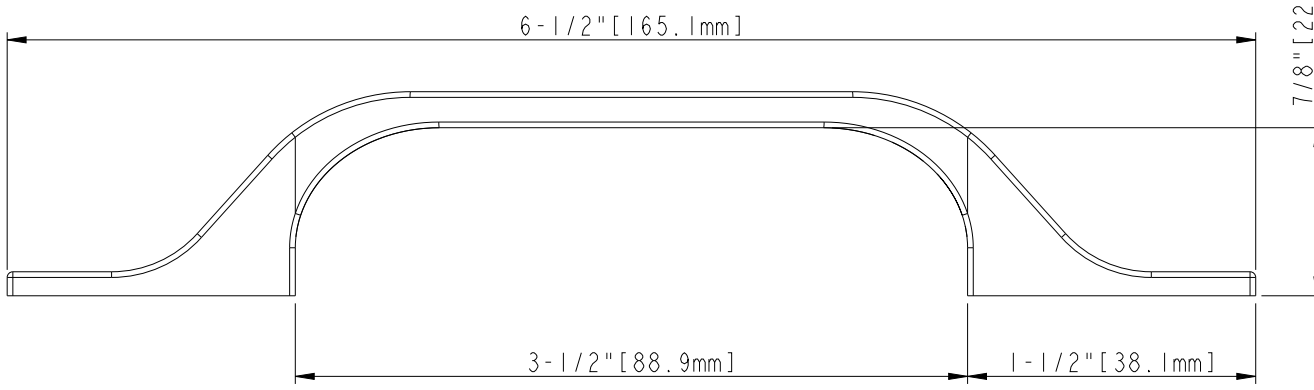

8-32 UNC - ∇ 1/2"

ACCESSORY:
SCREW: 8-32X1" 2PCS
BREAK AWAY SCREW: 8-32x45 2PCS
ALL SCREW MATERIAL: STEEL-SAE1006