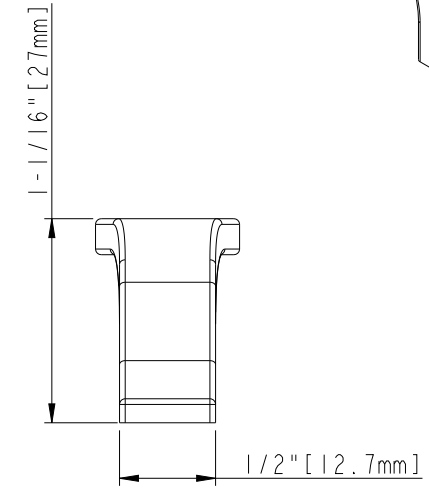

8-32 UNC - ∇ 1/2"

ACCESSORY:
SCREW: 8-32X1" 2PCS
BREAK AWAY SCREW: 8-32x45 2PCS
ALL SCREW MATERIAL: STEEL-SAE1006