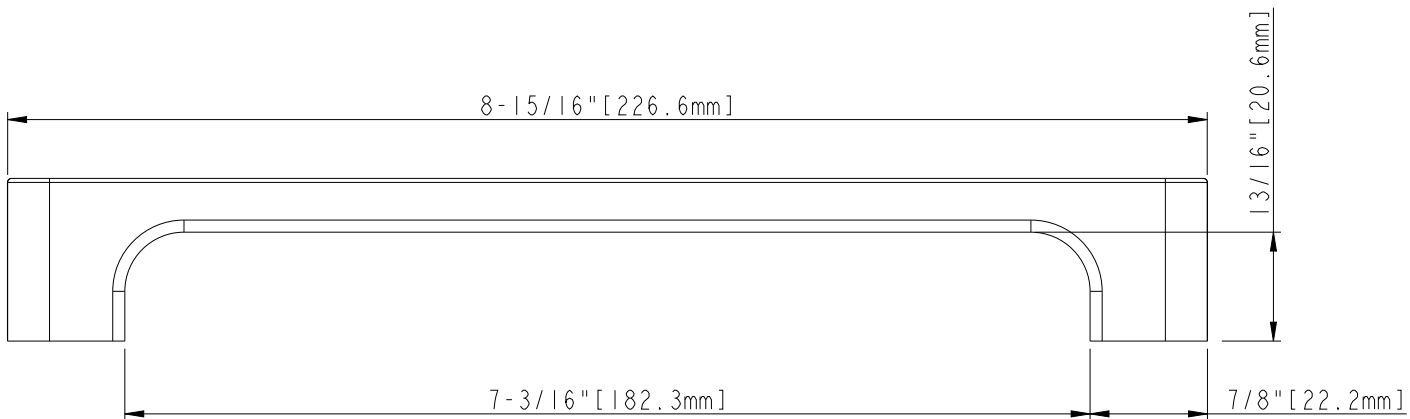

8-32 UNC - ∇ 8mm

7-9/16" [192mm] CC

8-15/16" [226.6mm]

13/16" [20.6mm]

7/8" [22.2mm]

7-3/16" [182.3mm]

1-3/16" [30.7mm]

5/16" [8.1mm]

5/16" [8.1mm]

ACCESSORY:
SCREW: 8-32x1" 2PCS
BREAK AWAY SCREW: 8-32x45 2PCS
ALL SCREW MATERIAL: STEEL-SAE1006