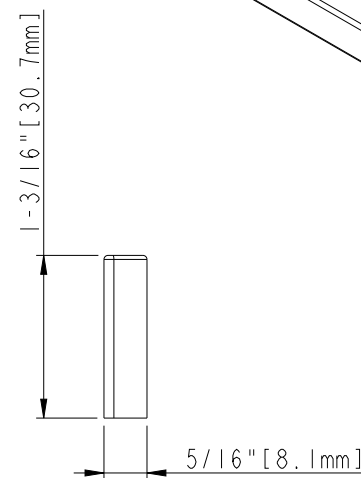

8-32 UNC - ∇ 8mm

7-9/16" [192mm] CC

8-15/16" [226.6mm]

13/16" [20.6mm]

7/8" [22.2mm]

7-3/16" [182.3mm]

1-3/16" [30.7mm]

5/16" [8.1mm]

5/16" [8.1mm]

ACCESSORY:
SCREW: 8-32x1" 2PCS
BREAK AWAY SCREW: 8-32x45 2PCS
ALL SCREW MATERIAL: STEEL-SAE1006