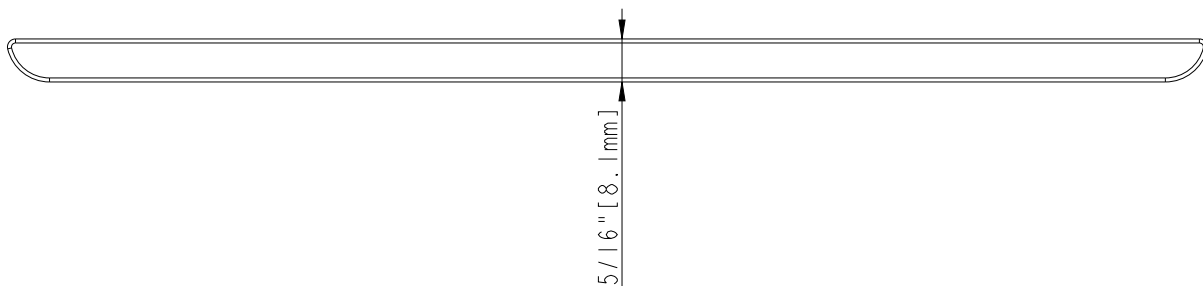

8-32 UNC - ∇ 8mm

7-9/16" [192mm] CC

8-15/16" [226.6mm]

13/16" [20.6mm]

7/8" [22.2mm]

7-3/16" [182.3mm]

1-3/16" [30.7mm]

5/16" [8.1mm]

5/16" [8.1mm]

ACCESSORY:
SCREW: 8-32x1" 2PCS
BREAK AWAY SCREW: 8-32x45 2PCS
ALL SCREW MATERIAL: STEEL-SAE1006