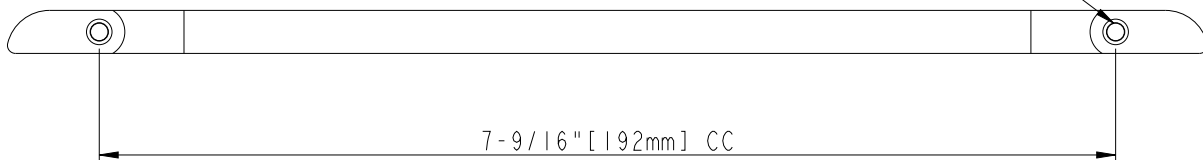

8-32 UNC - ∇ 8mm

7-9/16" [192mm] CC

8-15/16" [226.6mm]

13/16" [20.6mm]

7/8" [22.2mm]

7-3/16" [182.3mm]

1-3/16" [30.7mm]

5/16" [8.1mm]

5/16" [8.1mm]

ACCESSORY:
SCREW: 8-32x1" 2PCS
BREAK AWAY SCREW: 8-32x45 2PCS
ALL SCREW MATERIAL: STEEL-SAE1006