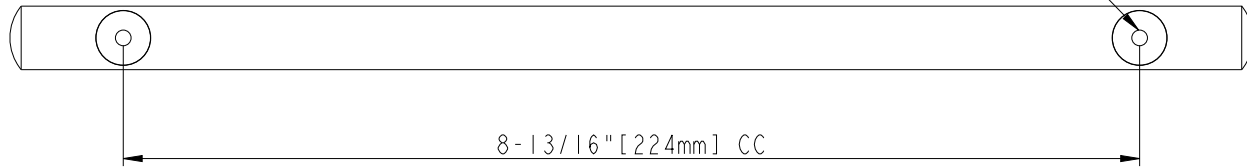

8-32 UNC - ∇ 8mm

ACCESSORY:
SCREW: 8-32x1" 2PCS
BREAK AWAY SCREW: 8-32x45 2PCS
ALL SCREW MATERIAL: STEEL-SAE1006