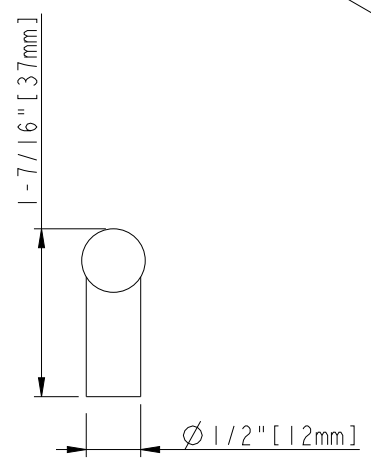

8-32 UNC - ∇ 8mm

ACCESSORY:
SCREW: 8-32x1" 2PCS
BREAK AWAY SCREW: 8-32x45 2PCS
ALL SCREW MATERIAL: STEEL-SAE1006