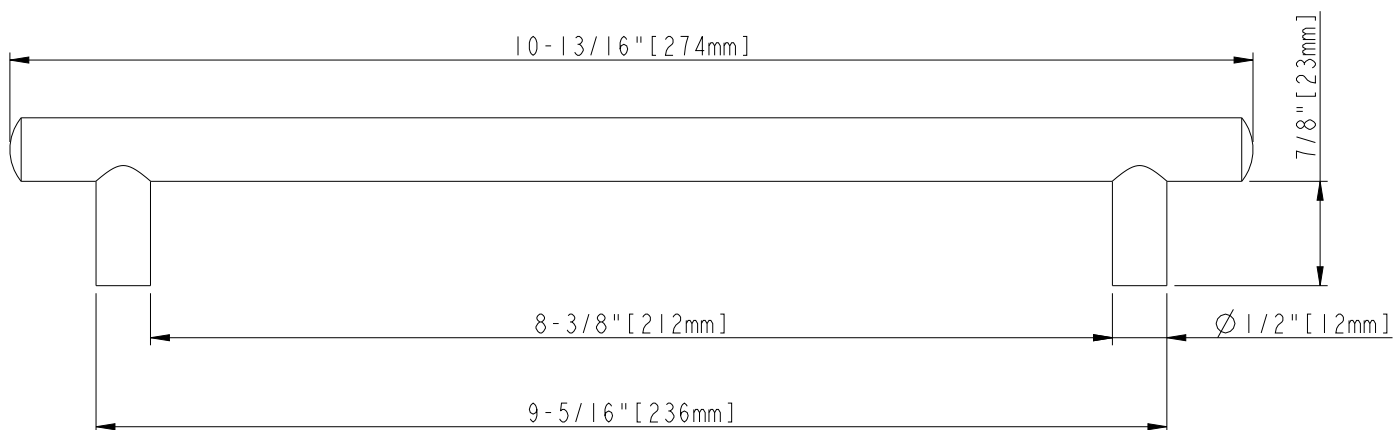

8-32 UNC - ∇ 8mm

ACCESSORY:
SCREW: 8-32x1" 2PCS
BREAK AWAY SCREW: 8-32x45 2PCS
ALL SCREW MATERIAL: STEEL-SAE1006